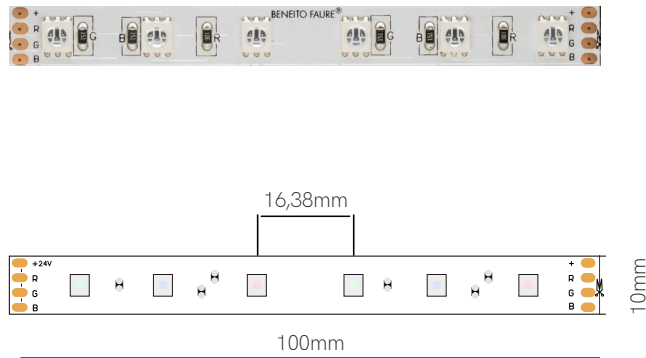

Fine 46

*High: IP20 = 2,2mm / IP65 = 3,5mm.

Technical Information

Version	Fine 46
Power	14,4 W/m
Color Temperature	RGB
Lumens	From 38 Lm/w to 41 Lm/w
Ingress Protection	IP20 / IP65

	Code	Lumens	CCT	IP
Code	46460	38 Lm/w	RGB	IP20
	46465	41 Lm/w	RGB	IP65

Accessories

End Cap
20635

End Cap
20625

Joint
13,54x11,7x4,1mm
20240

Joint
13,56x13,46x4,7mm
20140

Joint
24,3x14,6x7,68mm
20245

Joint
24,3x14,6x7,68mm
20145

*Available in reel of 5 or 25 meters.