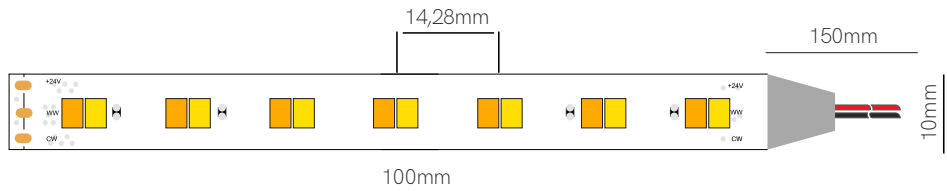

Fine 36

+ Compatible profiles p. 294.

Technical Information

V / A / W 24V / 0,5A / 12W/m

Code	Code	Lumens/w	Lumens/m	CCT	IP
	36360	100 lm/w	1.200 lm/m	2.700-5.000K	IP20

Accessories

Joint  
13,57x11,63x3,5mm  
 20230

Joint  
13,57x11,63x4,7mm  
 20130

\*Available in reel of 5 meters.  
Accessories pages 282-293.

5 YEARS WARRANTY | 12 W/m | 140 LED/m | | | 24 VDC | 100mm | 2835