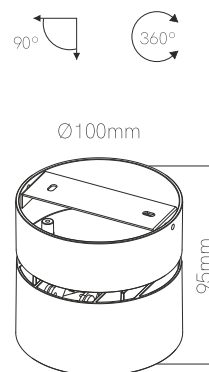

Concord Switch

decorative lighting

Technical Data

Decorative cylindrical ceiling or wall lamp.

Light

LED with SWITCH technology in 2,700K/3,200K/4,000K with CRI>97.

Finishes

White and Matt Black, Aluminium.

	Code	Color	Power	CCT	Lumens
Concord	4232-N	○ White	14 W	2,700K-3,200K-4,000K	1205 Lm
	4233-N	● Black	14 W	2,700K-3,200K-4,000K	1205 Lm