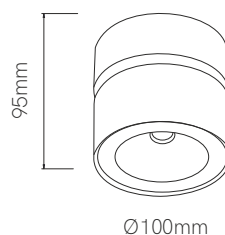

Concord

decorative lighting

Technical Data

Decorative cylindrical ceiling or wall lamp.

Light

LED with SWITCH technology in
2.700K / 3.200K / 4.000K with CRI >97.

Finishes

Matt white and black. Aluminium.

	Code	Color	Power	CCT	Lumens
Concord	4232-N	○ White	14W	2.700K/3.200K/4.000K	1.205 lm
	4233-N	● Black	14W	2.700K/3.200K/4.000K	1.205 lm