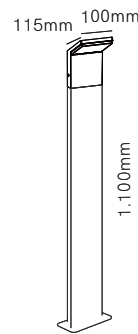

Cam 60

Cam 110

Technical Information

Power	9W	9W
Installation	Floor	Floor
Color Temperature	3.000K / 4.000K	3.000K / 4.000K
Lumens	690 lm / 700 lm	690 lm / 700 lm
Material	Aluminium	Aluminium
Finishes	White / Black	White / Black

1/4

1/2

3 YEARS WARRANTY | 25.000 HOURS | → | IP 54 | 220/240 VAC | PF >0,7 | CRI ≥80 | | 120° | 50 Hz | IK08 | +45°C / -25°C