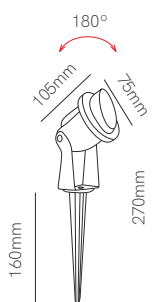

Caddie

Technical Information

Power	3W
Installation	Floor
Color Temperature	3.000K
Lumens	270 lm
Material	Aluminium
Finishes	Black / Corten
Code	<div style="display: flex; align-items: center; gap: 10px;"> 3581 4923 </div>