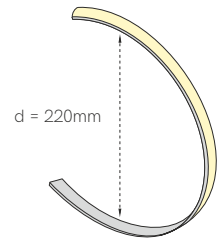

Box 13

\*Useful area: 12x3mm.

Compatible led strips p. 294.

Technical Information

Max. power	15W/m
Installation	Surface / flex
Material	Aluminium
Finishes	Aluminium
Code	13113

Accessories

Diffuser PC  
Opal 70%  
13480

End Cap  
13633

End Cap  
13623

Clip  
Metallic  
13330

3 YEARS WARRANTY | IP 20 | 2m Max | AL 6063