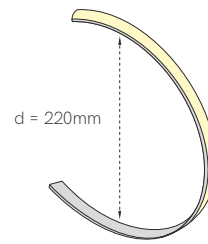

Box 13

\*Useful area: 12x3mm.

Technical Information

Version	Box 13
Max. power	15W
Installation	Surface
Material	Aluminium
Finishes	Aluminium
Code	13113

Accessories

Diffuser PC  
Opal 70%  
 13480

End Cap  
 13633

End Cap  
 13623

Clip  
Metallic  
 13330

3 YEARS WARRANTY | 
 IP 20 | 
 2m Max | 
 AL 6063 | 
 p.172