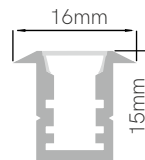

Box 11

profiles

Technical Data
Recessed profile 15W Max.

Finishes
Aluminium.

PC Diffusers

● 20480
Opal
70% transp.

Useful area:
5x10mm

PC End Caps

● 11633

● 11623

12mm x L

| | Code | Type | Color | Standard Size |
|--------|-------|----------|-------------|---------------|
| Box 11 | 11119 | Recessed | ● Aluminium | 2m |