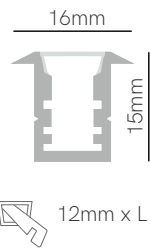

Box 11

*Useful area: 5x10mm.

Technical Information

Version	Box 11
Max. power	15W
Installation	Recessed
Material	Aluminium
Finishes	Aluminium
Code	11119 <input type="checkbox"/>

Accessories

Diffuser PC
Opal 70%
 20480

End Cap
 11633

End Cap
 11623

3 YEARS WARRANTY | IP 20 | | 2m Max | | AL 6063 | p.172