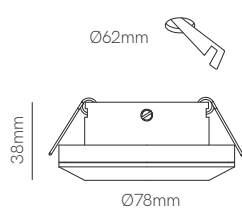

Bathroom

*G5.3 Bulbholder included.

Technical Information

Installation	Recessed
Material	Aluminium
Finishes	White / Brushed aluminium
Bulbholder	50mm G5.3
Code	<input type="checkbox"/> 223232
	<input type="checkbox"/> 223233