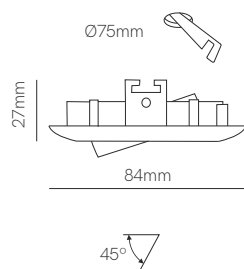

 Basculante

*G5.3 Bulbholder included.

 Technical Information

Installation	Recessed
Material	Aluminium
Finishes	White / Gray / Brushed chrome
Bulbholder	50mm G5.3

Code	<input type="checkbox"/> 205280
	<input type="checkbox"/> 205284
	<input type="checkbox"/> 205285
	<input checked="" type="checkbox"/> Custom RAL