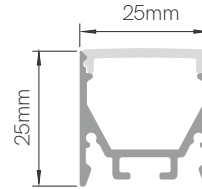

BOX-19

Code	Type	Color	Standard Size
19119	Surface	● Aluminium	2m
19122	Surface	● Black	2m

○ Useful area: 13x17.7mm

Diffusers

- 20490
- 20502

Accessories

- 19623
- 19622

- 19330

- 20510

- 20520

- 20720

BOX-10

Code	Type	Color	Standard Size
10119	Recessed	● Aluminium	2m
10122	Recessed	● Black	2m

○ Useful area: 13x17.7mm

☞ 22mmxL

Diffusers