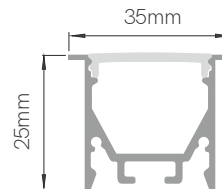

BOX-19

Code	Type	Color	Standard Size
19119	Surface	● Aluminium	2m
19122	Surface	● Black	2m

○ Useful area: 13x17.7mm

Diffusers

- 20490
- 20502

Accessories

- 19623
- 19622

- 19330

- 20510

- 20520

- 20720

BOX-10

Code	Type	Color	Standard Size
10119	Recessed	● Aluminium	2m
10122	Recessed	● Black	2m

○ Useful area: 13x17.7mm

☞ 22mmxL

Diffusers