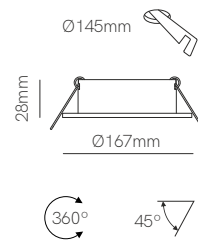

Avant round

Avant square

Avant surface round

*GU10 Bulbholder included.

Technical Information

Installation	Recessed	Recessed	Surface
Material	Aluminium	Aluminium	Aluminium
Finishes	White / Black	White / Black	White / Black
Bulbholder	111mm GU10	111mm GU10	111mm GU10
Code	<input type="checkbox"/> 4486	<input type="checkbox"/> 4484	<input type="checkbox"/> 4933
	<input checked="" type="checkbox"/> 4487	<input checked="" type="checkbox"/> 4485	<input checked="" type="checkbox"/> 4934
	Custom RAL	Custom RAL	Custom RAL
	Electrolytic Plating	Electrolytic Plating	Electrolytic Plating
	1/20	1/20	1/10