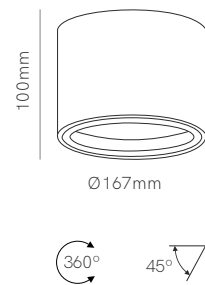

Avant round

Avant square

Avant surface round

*GU10 Bulbholder included.

Technical Information

Installation	Recessed	Recessed	Surface
Material	Aluminium	Aluminium	Aluminium
Finishes	White / Black	White / Black	White / Black
Bulbholder	111mm GU10	111mm GU10	111mm GU10
Code	<input type="checkbox"/> 4486	<input type="checkbox"/> 4484	<input type="checkbox"/> 4933
	<input checked="" type="checkbox"/> 4487	<input checked="" type="checkbox"/> 4485	<input checked="" type="checkbox"/> 4934
	Custom RAL	Custom RAL	Custom RAL
	Electrolytic Plating	Electrolytic Plating	Electrolytic Plating
	1/20	1/20	1/10