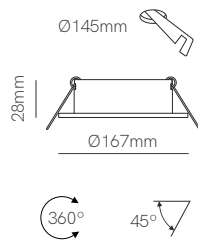

Avant round

Avant square

Avant surface round

*GU10 Bulbholder included.

Technical Information

Installation	Recessed	Recessed	Surface
Material	Aluminium	Aluminium	Aluminium
Finishes	White / Black	White / Black	White / Black
Bulbholder	111mm GU10	111mm GU10	111mm GU10
Code	<input type="checkbox"/> 4486	<input type="checkbox"/> 4484	<input type="checkbox"/> 4933
	<input checked="" type="checkbox"/> 4487	<input checked="" type="checkbox"/> 4485	<input checked="" type="checkbox"/> 4934
	Custom RAL	Custom RAL	Custom RAL
	Electrolytic Plating	Electrolytic Plating	Electrolytic Plating
	1/20	1/20	1/10