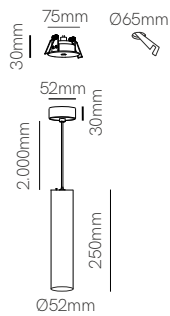

Atmos 25

Atmos 45

Technical Information

Power	7W	10W
Installation	Surface / Recessed	Surface / Recessed
Color Temperature	Switch 2.700K / 3.200K / 4.000K	Switch 2.700K / 3.200K / 4.000K
Lumens	770 lm	1.100 lm
Material	Aluminium	Aluminium
Finishes	White / Black / Chrome	White / Black / Chrome
Code	<input type="checkbox"/> 4461 <input checked="" type="checkbox"/> 4462 <input type="checkbox"/> 4952 <input checked="" type="checkbox"/> Custom RAL	<input type="checkbox"/> 4463 <input checked="" type="checkbox"/> 4464 <input type="checkbox"/> 4953 <input checked="" type="checkbox"/> Custom RAL

ⓘ Consult delivery terms and conditions.

Accessories

Included with:  
4461 / 4463

Included with:  
4461 / 4462 / 4463 / 4464

\*All versions included surface base (mounted) and recessed base (not mounted).