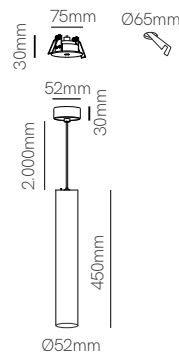

Atmos 25

Atmos 45

Technical Information

Power	7W	10W
Installation	Surface / Recessed	Surface / Recessed
Color Temperature	Switch 2.700K / 3.200K / 4.000K	Switch 2.700K / 3.200K / 4.000K
Lumens	770 lm	1.100 lm
Material	Aluminium	Aluminium
Finishes	White / Black / Chrome	White / Black / Chrome
Code	<input type="checkbox"/> 4461 <input checked="" type="checkbox"/> 4462 <input type="checkbox"/> 4952 <input checked="" type="checkbox"/> Custom RAL	<input type="checkbox"/> 4463 <input checked="" type="checkbox"/> 4464 <input type="checkbox"/> 4953 <input checked="" type="checkbox"/> Custom RAL

ⓘ Consult delivery terms and conditions.

Accessories

Included with:  
4461 / 4463

Included with:  
4461 / 4462 / 4463 / 4464

\*All versions included surface base (mounted) and recessed base (not mounted).