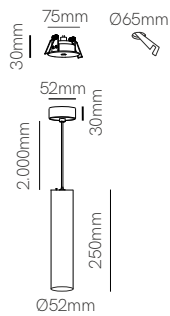

Atmos 25

Atmos 45

Technical Information

Power	7W	10W
Installation	Surface / Recessed	Surface / Recessed
Color Temperature	Switch 2.700K / 3.200K / 4.000K	Switch 2.700K / 3.200K / 4.000K
Lumens	770 lm	1.100 lm
Material	Aluminium	Aluminium
Finishes	White / Black / Chrome	White / Black / Chrome
Code	<input type="checkbox"/> 4461 <input checked="" type="checkbox"/> 4462 <input type="checkbox"/> 4952 <input checked="" type="checkbox"/> Custom RAL	<input type="checkbox"/> 4463 <input checked="" type="checkbox"/> 4464 <input type="checkbox"/> 4953 <input checked="" type="checkbox"/> Custom RAL

Consult delivery terms and conditions.

Accessories

Included with:
4461 / 4463

Included with:
4461 / 4462 / 4463 / 4464

*All versions included surface base (mounted) and recessed base (not mounted).

3 YEARS WARRANTY | 30.000 HOURS | IP 20 | 220/240 VAC | UGR <19 | PF >0,9 | CRI ≥80 | 15° / 38° / 60° | 50/60 Hz | +50°C / -20°C | CCT SWITCH