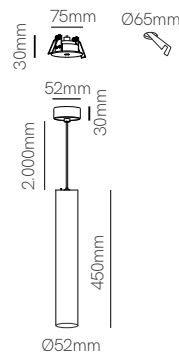

Atmos 25

Atmos 45

Technical Information

Power	7W	10W
Installation	Surface / Recessed	Surface / Recessed
Color Temperature	Switch 2.700K / 3.200K / 4.000K	Switch 2.700K / 3.200K / 4.000K
Lumens	770 lm	1.100 lm
Material	Aluminium	Aluminium
Finishes	White / Black / Chrome	White / Black / Chrome
Code	<input type="checkbox"/> 4461 <input checked="" type="checkbox"/> 4462 <input type="checkbox"/> 4952 <input checked="" type="checkbox"/> Custom RAL	<input type="checkbox"/> 4463 <input checked="" type="checkbox"/> 4464 <input type="checkbox"/> 4953 <input checked="" type="checkbox"/> Custom RAL

Consult delivery terms and conditions.

Accessories

Included with:
4461 / 4463

Included with:
4461 / 4462 / 4463 / 4464

*All versions included surface base (mounted) and recessed base (not mounted).

3 YEARS WARRANTY | 30.000 HOURS | IP 20 | 220/240 VAC | UGR <19 | PF >0,9 | CRI ≥80 | 15° / 38° / 60° | 50/60 Hz | +50°C / -20°C | CCT SWITCH