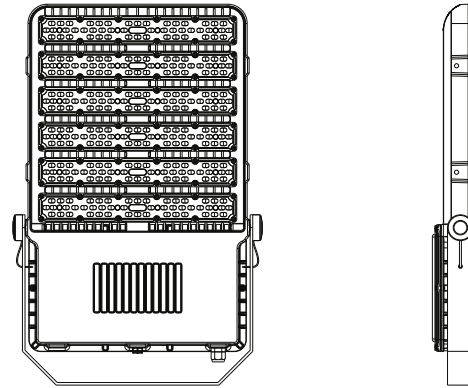

Krion 400W

outdoor/spot

4510, 4512

400W

BENEITO FAURE®

passion for led light

Instrucciones de montaje/ Assembly instructions/ Instructions de montage/ Montageanleitung/ Istruzioni di montaggio

1.0

2.0

3.0

L	Brown	Black
N	Blue	White
⊕ GND	Yellow/Green	Green

4.0

5.0

6.0