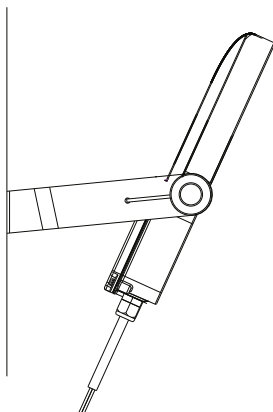

Krion 400W

outdoor/spot

4510, 4512

400W

BENEITO FAURE®

passion for led light

Instrucciones de montaje/ Assembly instructions/ Instructions de montage/ Montageanleitung/ Istruzioni di montaggio

1.0

2.0

3.0

L	Brown	Black
N	Blue	White
⊕ GND	Yellow/Green	Green

4.0

5.0

6.0