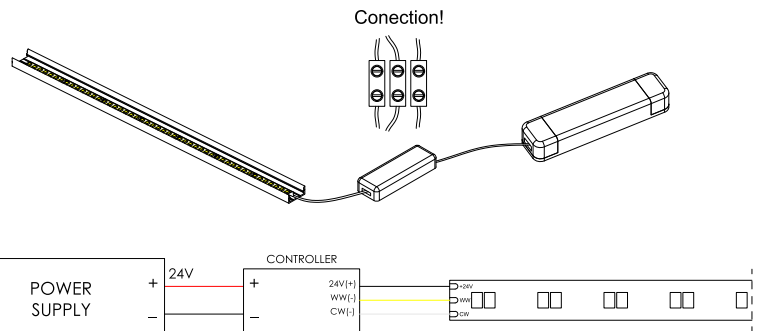

LED Strips IP20

indoor / CCT

56360, 63360, 36360, 42360

BENEITO FAURE®

passion for led light

Instrucciones de montaje/ Assembly instructions/ Instructions de montage/ Montageanleitung/ Istruzioni di montaggio

1.0

Danger!
220/240 VAC

Qualified
Electrician

2.0

3.0

4.0

5.0

6.0

7.0

RoHS

5
YEARS
WARRANTY

50.000
HOURS

IP
20

+45°C
-25°C

24
VDC