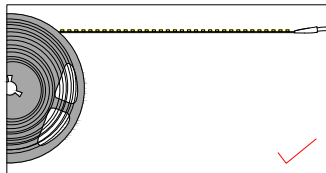

LED Strips IP20

indoor / CCT

56360, 63360, 36360, 42360

BENEITO FAURE®

passion for led light

Instrucciones de montaje/ Assembly instructions/ Instructions de montage/ Montageanleitung/ Istruzioni di montaggio

1.0

Danger!
220/240 VAC

Qualified
Electrician

2.0

3.0

4.0

5.0

6.0

7.0

RoHS

5
YEARS
WARRANTY

50.000
HOURS

IP
20

+45°C
-25°C

24
VDC