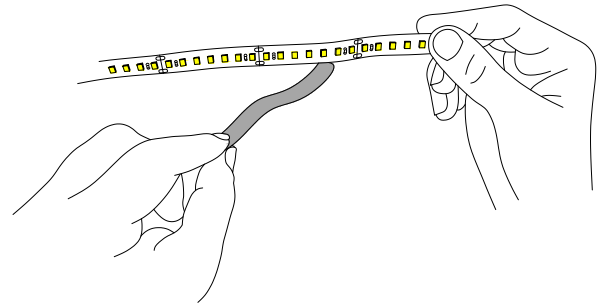

LED Strips IP20

indoor / CCT

56360, 63360, 36360, 42360

BENEITO FAURE®

passion for led light

Instrucciones de montaje/ Assembly instructions/ Instructions de montage/ Montageanleitung/ Istruzioni di montaggio

1.0

Danger!
220/240 VAC

Qualified
Electrician

2.0

3.0

4.0

5.0

6.0

7.0

RoHS

5
YEARS
WARRANTY

50.000
HOURS

IP
20

+45°C
-25°C

24
VDC