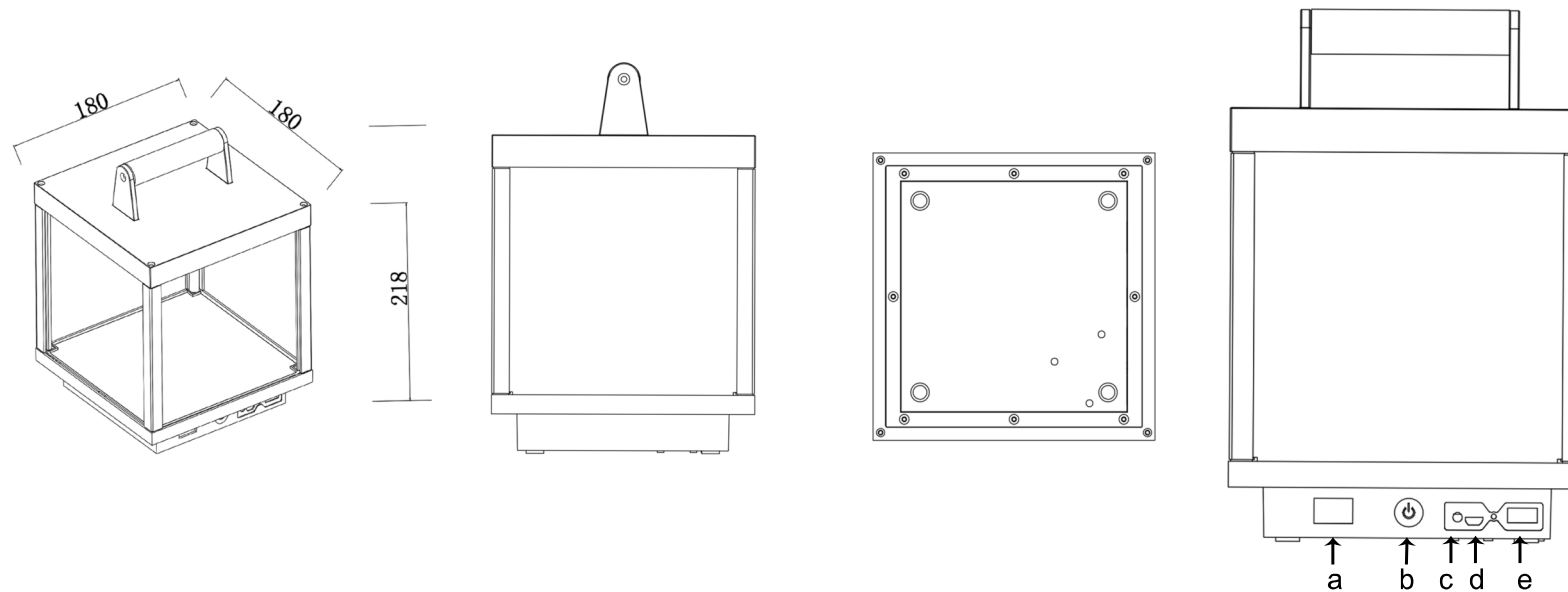

## Function:

1. Lithium battery 3.7V/7800mAh.
2. Touch sensor: 3 ways dimming: 10% ,50%, 100%.
3. With USB port; For fixture charging input 5V/1.2A (within 6.5hrs full filled of charging); For mobile charging output 5V/1A (Automatic regulate the current according to the mobile current; Fast charging).

Power: 5W; Continuous turn on 10% (25hrs); 50% (11hrs); 100% (5hrs)

- a. ON/OFF switch (before to charge the lamp, pls turn on the switch).
- b. ON/OFF sensor.
- c. LED guiding light.
- d. USB port input 5V/1.2A.
- e. Mobile charger port output 5V/1A.