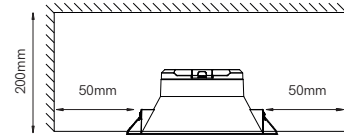

Thesis Dimmable 25W Switch downlights

4691

Danger !

Installation by
electricians only

CE RoHS

DIMMABLE	40 IP	220/240 VAC	3 YEARS WARRANTY	25.000 HOURS	UGR <19	>0,9 PF	≥85 CRI

90°	IK06	50/60 Hz	+40°C -20°C	CCT SWITCH: 3.000K, 4.000K, 5.000K	2.625 Lm

Políg. Valldoriolf C/Thomas Edison 4-6
08430 La Roca del Vallés (Barcelona) Spain
Tel.: 00 34 93.568.40.45 www.beneito-faure.com
B-63378673 Made in P.R.C. WEEE DE98004440

Energy efficiency class for light source is Class G.