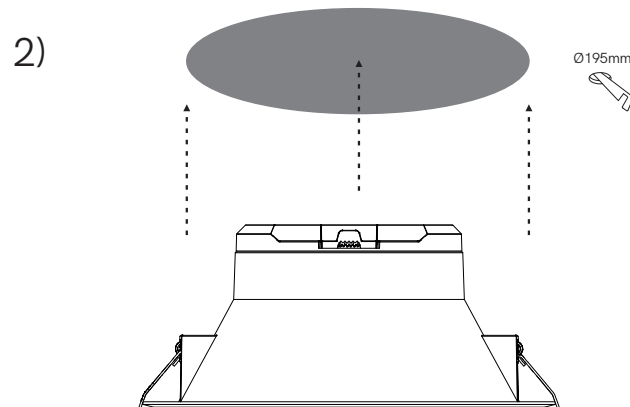

Thesis Dimmable 25W Switch downlights

4691

Danger !

Installation by
electricians only

CE RoHS

DIMMABLE	40 IP	220/240 VAC	3 YEARS WARRANTY	25.000 HOURS	UGR <19	>0,9 PF	≥85 CRI

90°	IK06	50/60 Hz	+40°C -20°C	CCT SWITCH: 3.000K, 4.000K, 5.000K	2.625 Lm

Políg. Valldoriolf C/Thomas Edison 4-6
08430 La Roca del Vallés (Barcelona) Spain
Tel.: 00 34 93.568.40.45 www.beneito-faure.com
B-63378673 Made in P.R.C. WEEE DE98004440

Energy efficiency class for light source is Class G.