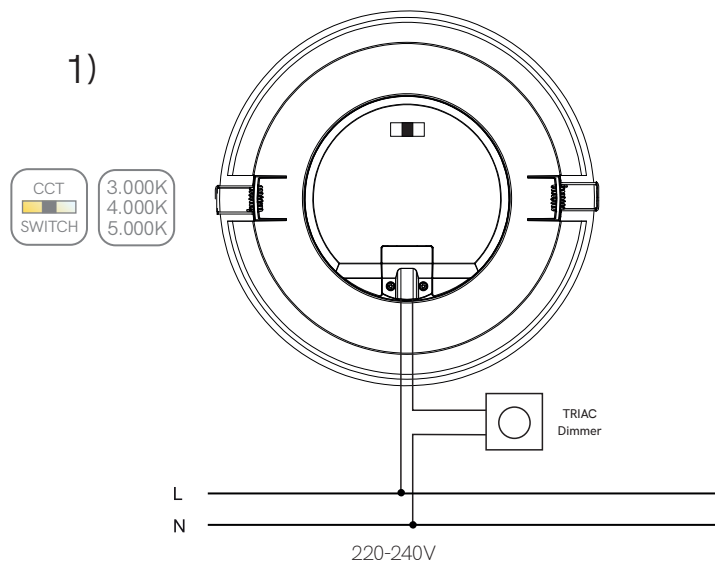

Thesis Dimmable 25W Switch downlights

4691

Danger !

Installation by
electricians only

CE RoHS

DIMMABLE	40 IP	220/240 VAC	3 YEARS WARRANTY	25.000 HOURS	UGR <19	>0,9 PF	≥85 CRI

90°	IK06	50/60 Hz	+40°C -20°C	CCT SWITCH: 3.000K, 4.000K, 5.000K	2.625 Lm

Políg. Valldoriolf C/Thomas Edison 4-6
08430 La Roca del Vallés (Barcelona) Spain
Tel.: 00 34 93.568.40.45 www.beneito-faure.com
B-63378673 Made in P.R.C. WEEE DE98004440

Energy efficiency class for light source is Class G.