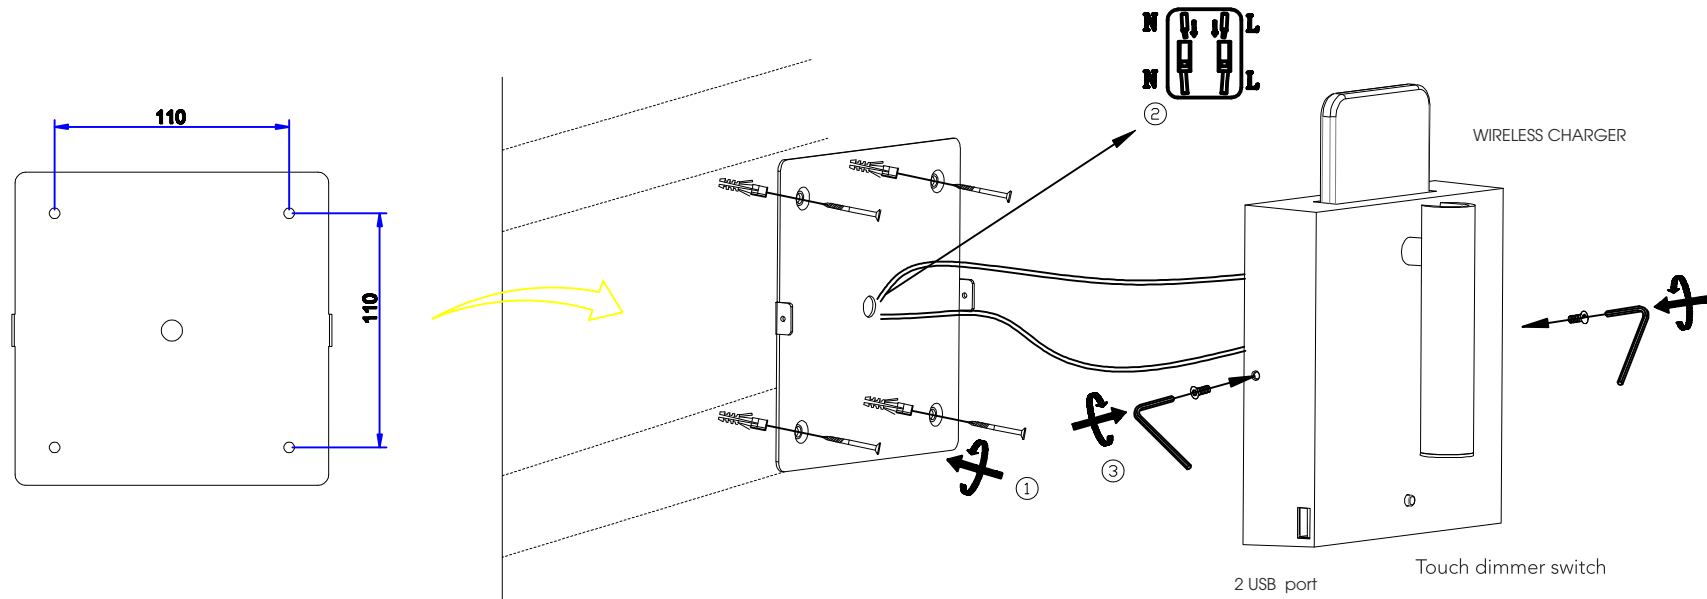

SWEET 4W

CODE: 4174, 4175

IP20

10.000 on off LED

+40°C
-20°C