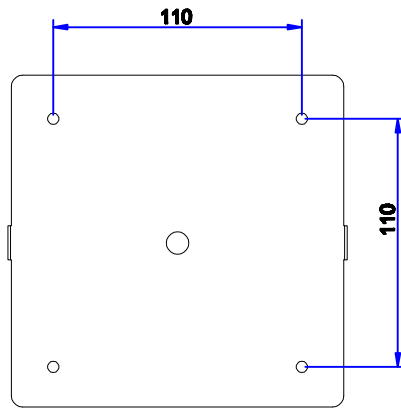

Sweet 4W

decorative lighting

4174 / 4175

Installation by electricians only

 5W	 20°	 >0,4 PF		 +40°C -20°C	 3 YEARS WARRANTY
 USB-C	 220/240 VAC	 ≥80 CRI	 50/60 Hz	 3 INTENSITIES	 150 90/40 Lm

Políg. Valldoríolf C/Thomas Edison 4-6
08430 La Roca del Vallés (Barcelona) Spain
Tel.: 00 34 93.568.40.45 www.beneito-faure.com
B-63378673 Made in P.R.C. WEEE DE98004440