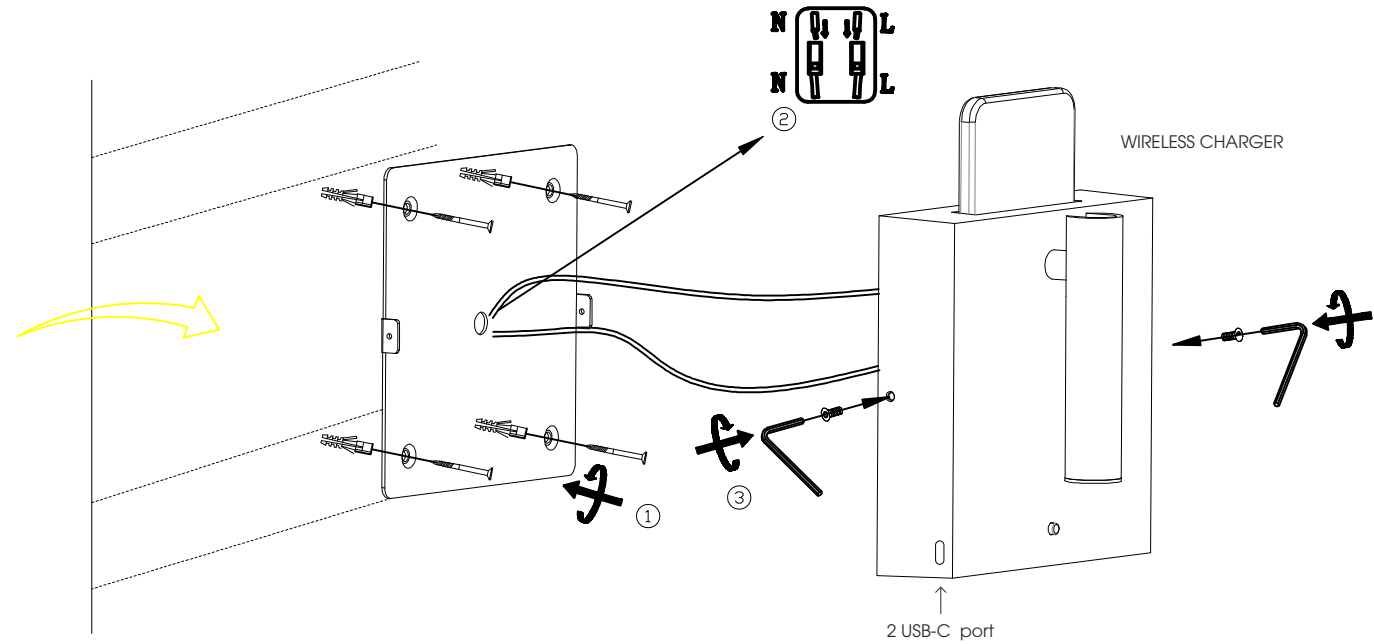

Sweet 4W

decorative lighting

4174 / 4175

Installation by electricians only

 5W	 20°	 >0,4 PF		 +40°C -20°C	 3 YEARS WARRANTY
 USB-C	 220/240 VAC	 ≥80 CRI	 50/60 Hz	 3 INTENSITIES	 150 90/40 Lm

Políg. Valldoríolf C/Thomas Edison 4-6
08430 La Roca del Vallés (Barcelona) Spain
Tel.: 00 34 93.568.40.45 www.beneito-faure.com
B-63378673 Made in P.R.C. WEEE DE98004440