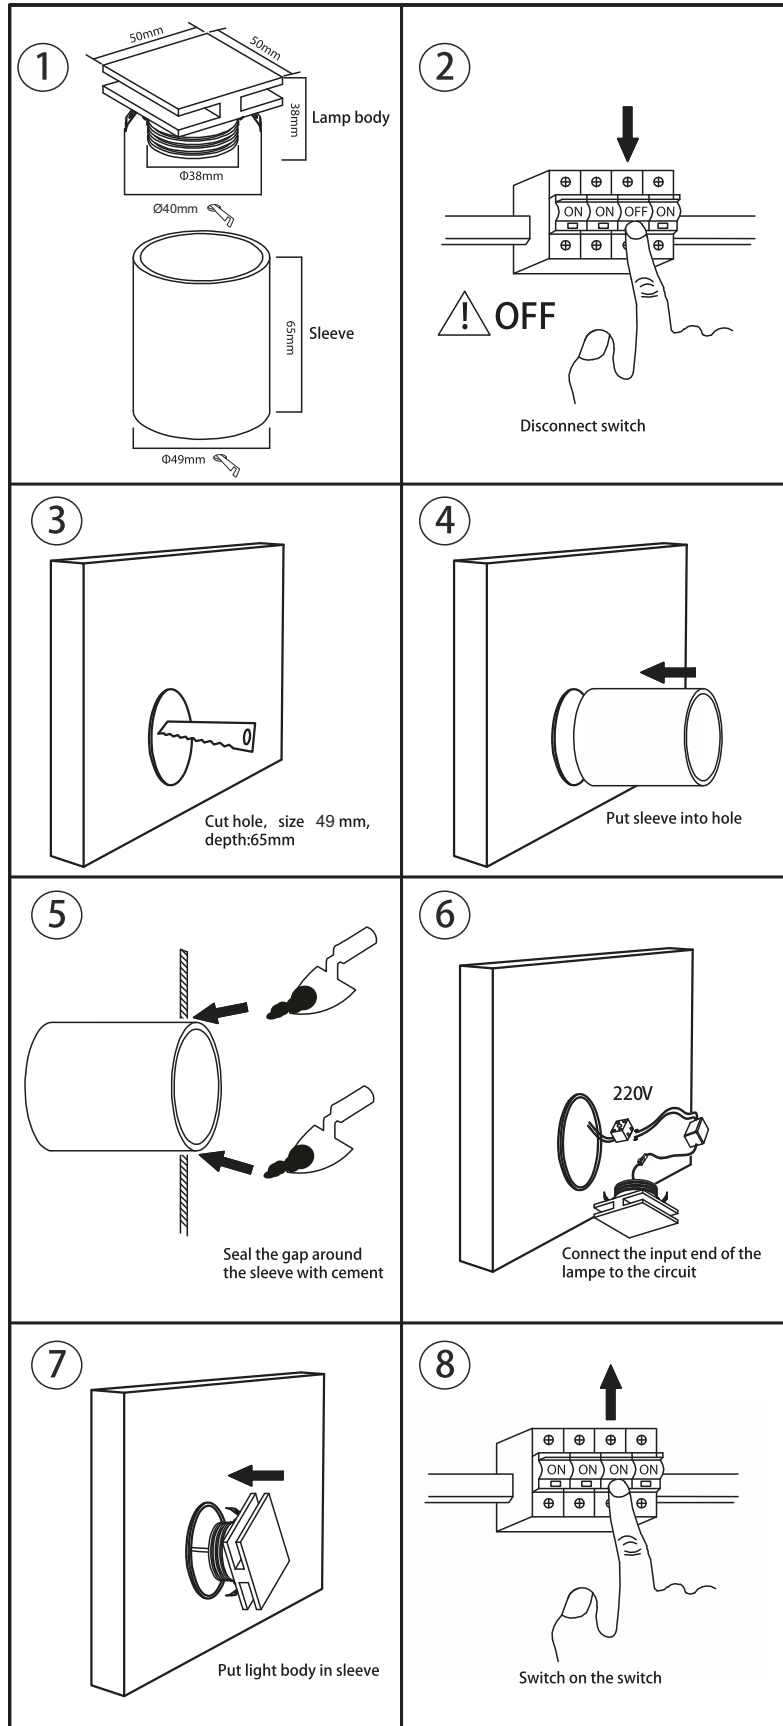

Port 4W 3.000K

decorative lighting

4112 / 4113

 3 YEARS WARRANTY	 220/240 VAC	 20 IP	 25.000 HOURS	 +50°C -20°C	 AKZO NOBEL ANTI CORROSION MARINE PAINT
 IK07	 >0,5 PF	 ≥80 CRI	 120°	 50/60 Hz	 60 Lm