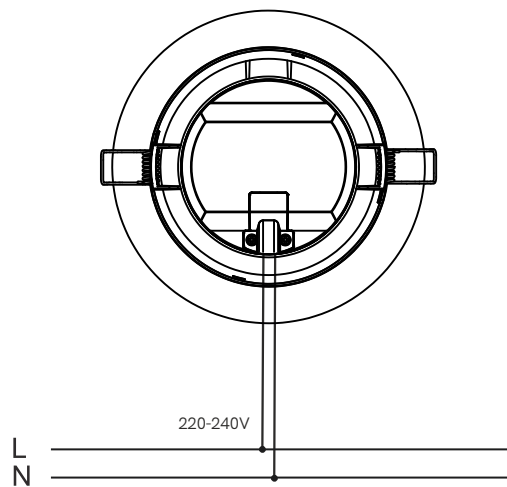

# Noi 14W

## dowlights

242337-15C3 / 242337-15F

1)

Danger!

Installation by electricians only

2)

CE RoHS  

40 IP	220/240 VAC	3 YEARS WARRANTY	25.000 HOURS	>0,9 PF	≥80 CRI
 100°	50/60 Hz	 +40°C -20°C	3.000K 1.100 Lm	4.000K 1.320 Lm	