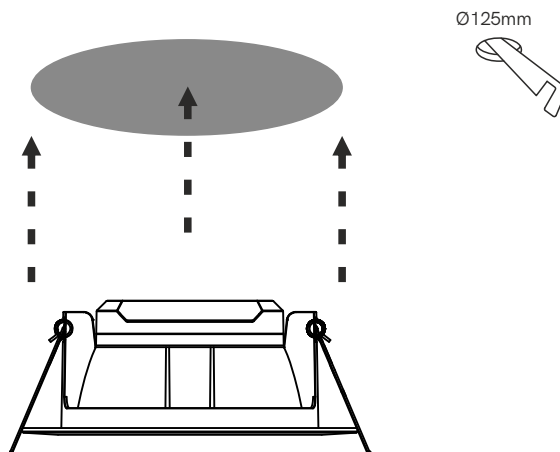

## dowlights

242337-15C3 / 242337-15F

1)

Danger!

Installation by electricians only

2)

CE RoHS  

40 IP	220/240 VAC	3 YEARS WARRANTY	25.000 HOURS	>0,9 PF	≥80 CRI
 100°	50/60 Hz	 +40°C -20°C	3.000K 1.100 Lm	4.000K 1.320 Lm	