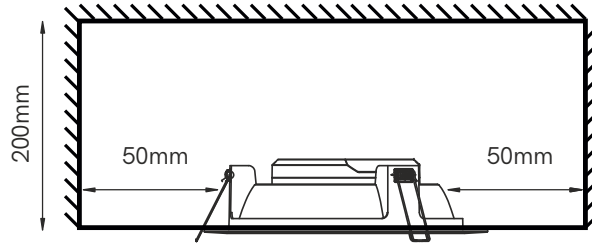

## dowlights

242337-15C3 / 242337-15F

1)

Danger!

Installation by electricians only

2)

CE RoHS  

40 IP	220/240 VAC	3 YEARS WARRANTY	25.000 HOURS	>0,9 PF	≥80 CRI
 100°	50/60 Hz	 +40°C -20°C	3.000K 1.100 Lm	4.000K 1.320 Lm	