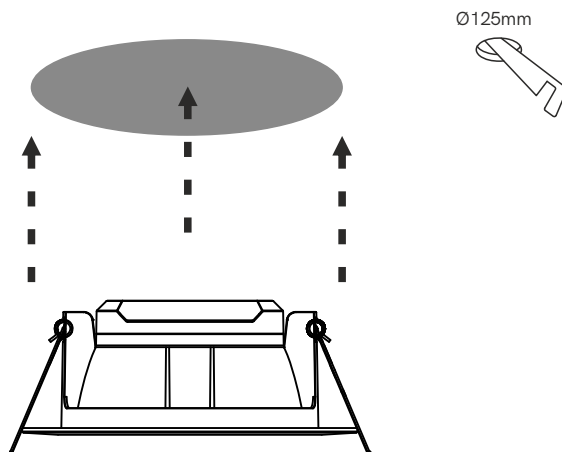

Noi Dimmable 14W downlights

3485 / 3486

1)

Danger!

Installation by electricians only

2)

CE RoHS

DIMMABLE	40 IP	220/240 VAC	3 YEARS WARRANTY	25.000 HOURS	>0,9 PF	≥80 CRI
100°	50/60 Hz	+40°C -20°C	≥ 80	3.000K 1.100 Lm	4.000K 1.320 Lm	