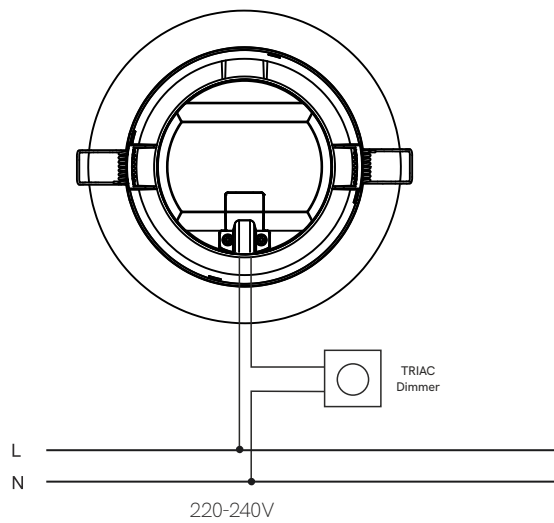

Noi Dimmable 14W downlights

3485 / 3486

1)

Danger!

Installation by electricians only

2)

CE RoHS

DIMMABLE	40 IP	220/240 VAC	3 YEARS WARRANTY	25.000 HOURS	>0,9 PF	≥80 CRI
100°	50/60 Hz	+40°C -20°C	≥ 80	3.000K 1.100 Lm	4.000K 1.320 Lm	