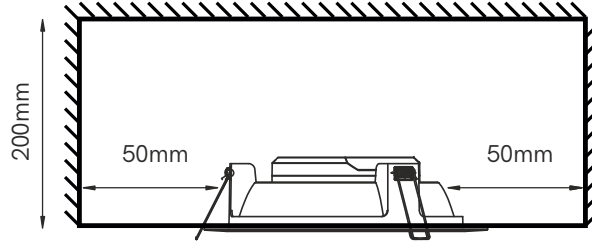

Noi Dimmable 14W downlights

3485 / 3486

1)

Danger!

Installation by electricians only

2)

CE RoHS

DIMMABLE	40 IP	220/240 VAC	3 YEARS WARRANTY	25.000 HOURS	>0,9 PF	≥80 CRI
100°	50/60 Hz	+40°C -20°C	≥ 80	3.000K 1.100 Lm	4.000K 1.320 Lm	