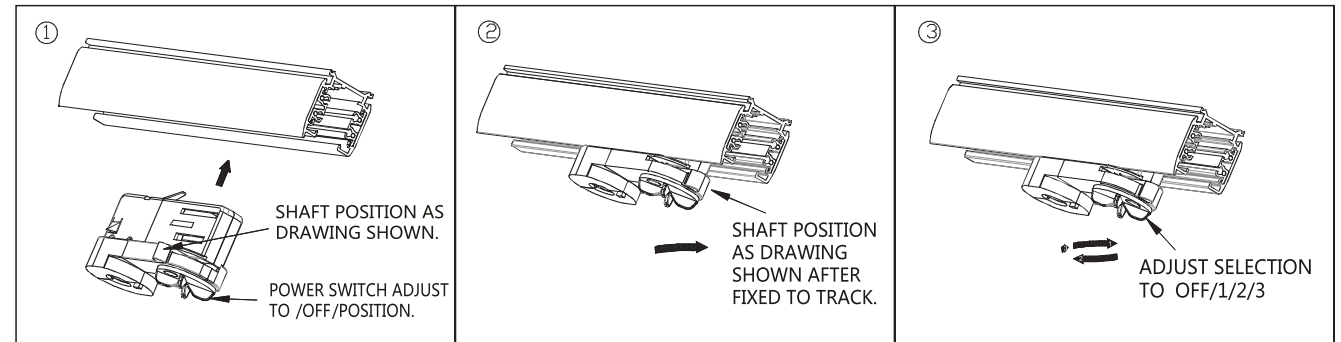

INSTALLATION DIAGRAM