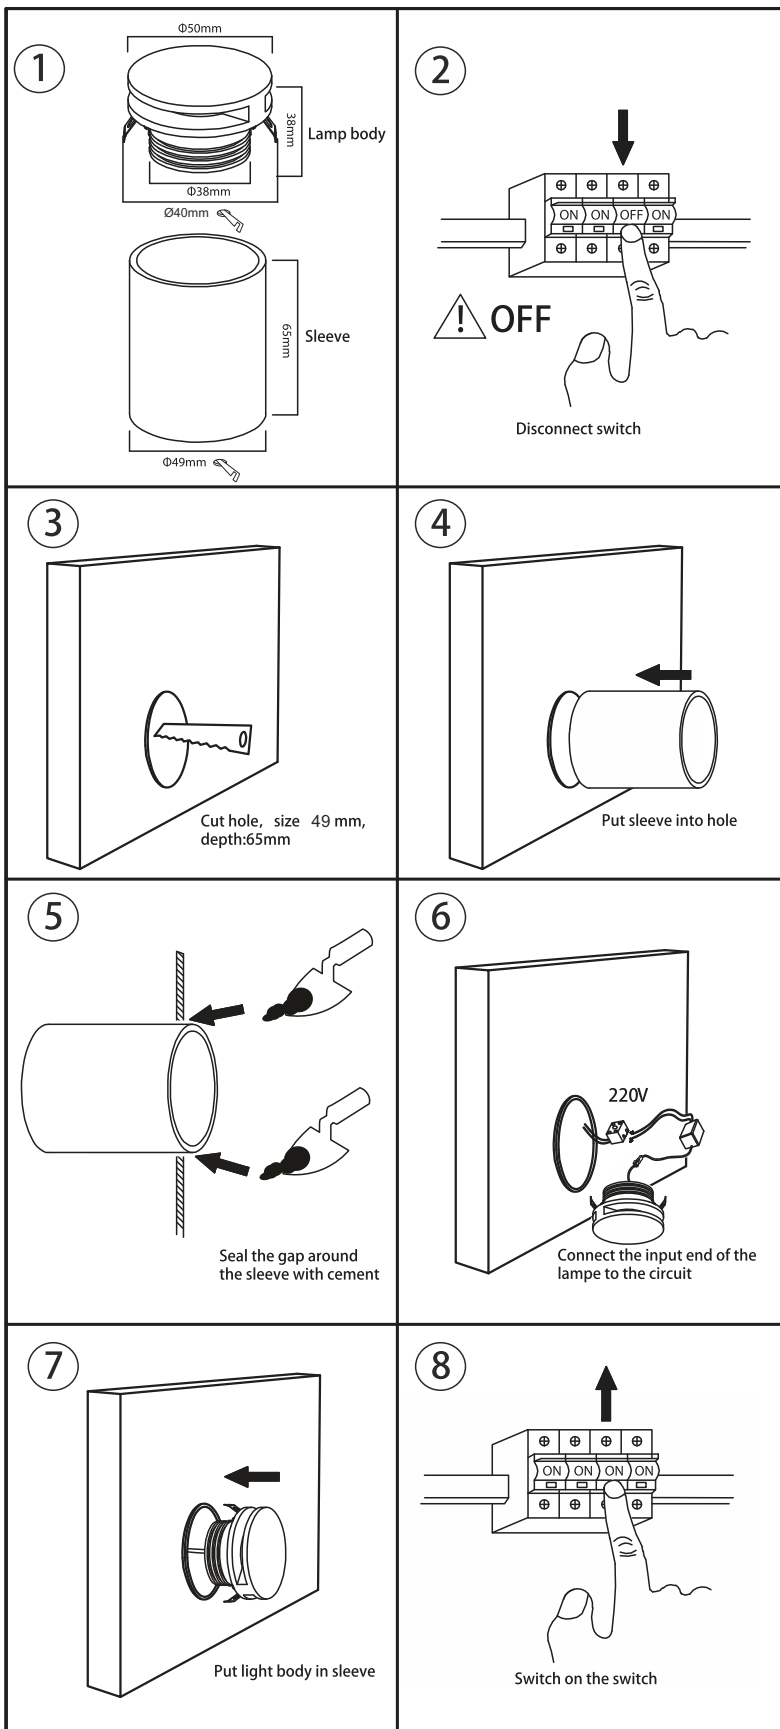

# Grow 4W 3.000K

decorative lighting

4106 / 4107

 3 YEARS WARRANTY	 220/240 VAC	 20 IP	 25.000 HOURS	 +50°C -20°C	 AKZO NOBEL ANTI CORROSIVE MARINE PAINT
 IK07	 >0,5 PF	 ≥80 CRI	 120°	 50/60 Hz	 60 Lm