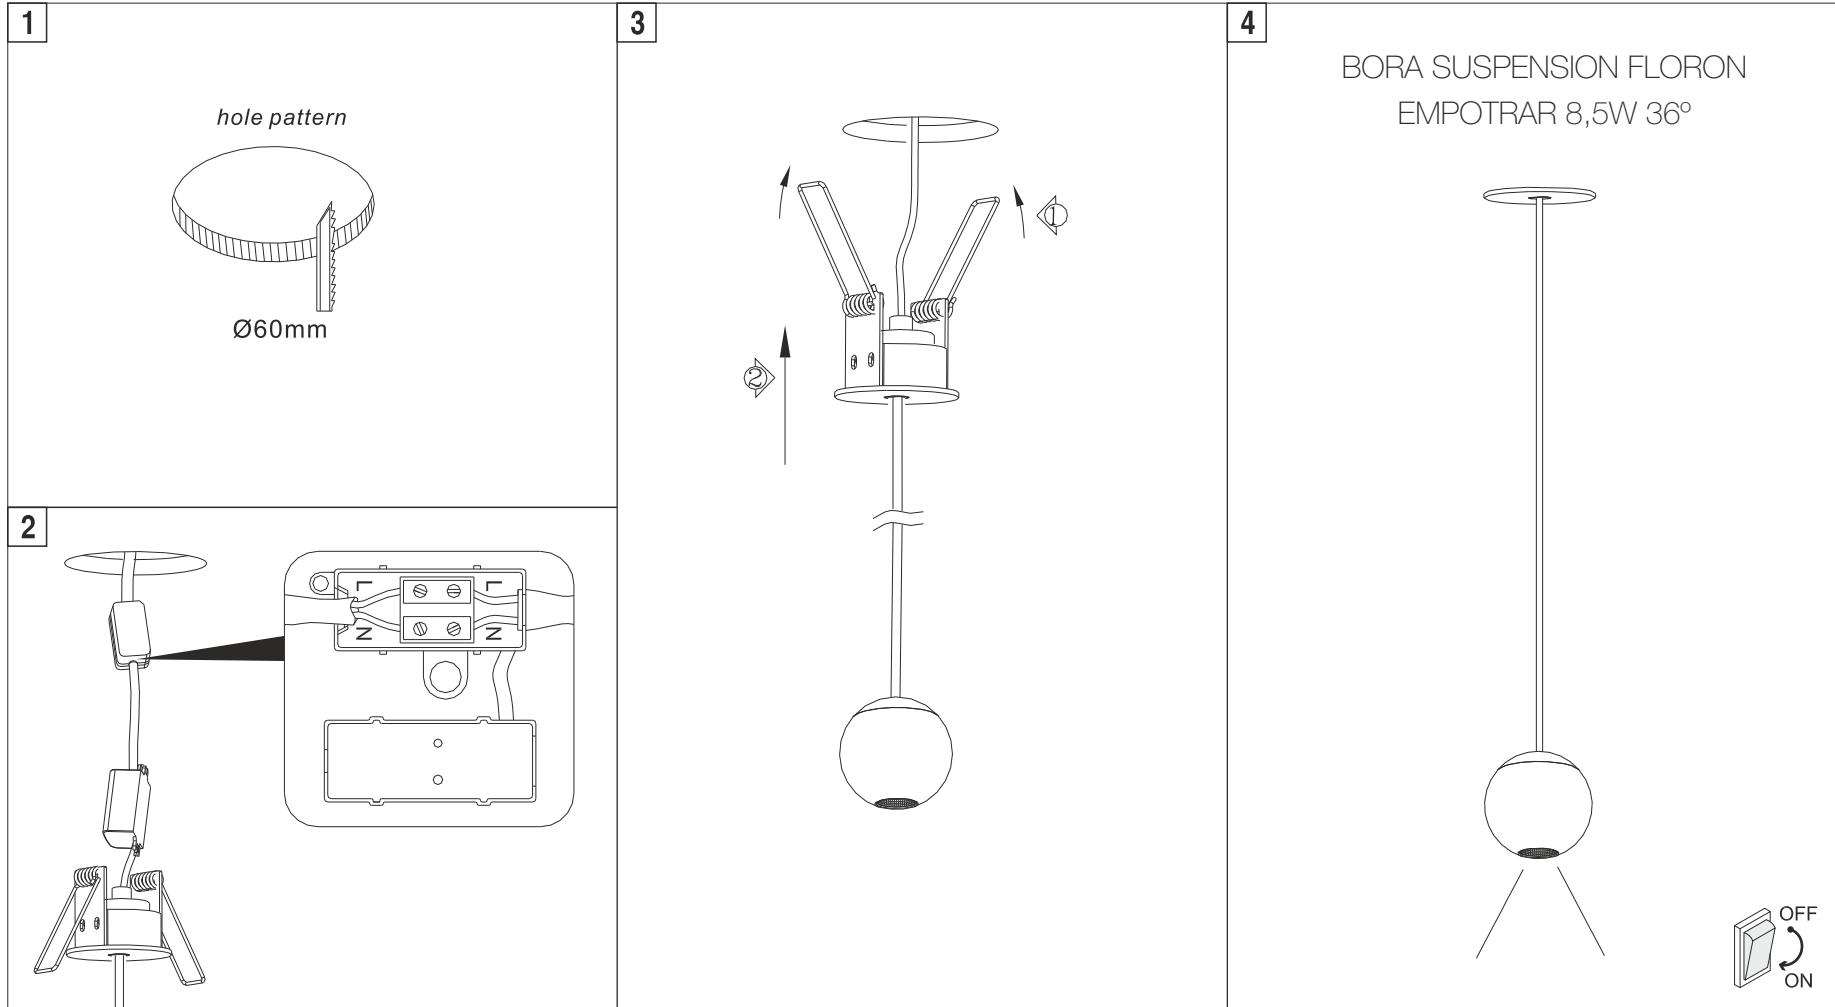

CODE 4613, 4614, 4615, 4616, 4617, 4618, 4619, 4620

ATTENTION: YOU HAVE TO CUT OFF THE POWER BEFORE INSTALLING THE LAMP

ALUMINIUM

IP20

MAC ADAM
3 step

UGR <15

+40°C
-20°C

RoHS