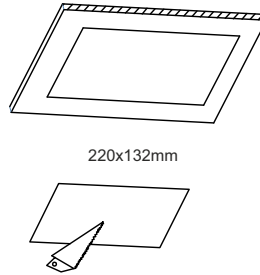

BONN ALUMINIUM PROYECTOR 30W 100-240V 100° LED CREE

COD. 256225B-C3/T, 256225CR-C3/T, 256225CR-T/F

1. Cut a hole from the position needed in the ceiling roof according to the product size.

Instalar solo por especialistas.

Installation à réaliser par électriciens spécialistes.

Installation by electricians only.

2. Connect the cable to the electricity 100-240V.

3. Push the product into the hole.

AKZO NOBEL
ANTI CORROSIVE
MARINE PAINT