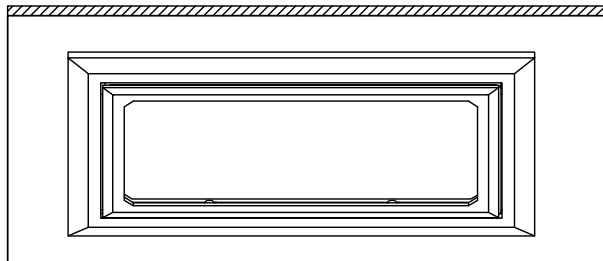

BONN ALUMINIUM PROYECTOR 30W 100-240V 100° LED CREE

COD. 256225B-C3/T, 256225CR-C3/T, 256225CR-T/F

1. Cut a hole from the position needed in the ceiling roof according to the product size.

Instalar solo por especialistas.

Installation à réaliser par électriciens spécialistes.

Installation by electricians only.

2. Connect the cable to the electricity 100-240V.

3. Push the product into the hole.

AKZO NOBEL
ANTI CORROSIVE
MARINE PAINT