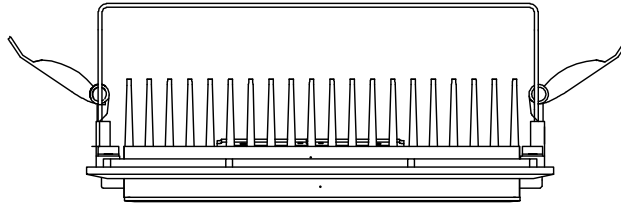

BONN ALUMINIUM PROYECTOR 30W 100-240V 100° LED CREE

COD. 256225B-C3/T, 256225CR-C3/T, 256225CR-T/F

1. Cut a hole from the position needed in the ceiling roof according to the product size.

Instalar solo por especialistas.

Installation à réaliser par électriciens spécialistes.

Installation by electricians only.

2. Connect the cable to the electricity 100-240V.

3. Push the product into the hole.

AKZO NOBEL
ANTI CORROSIVE
MARINE PAINT