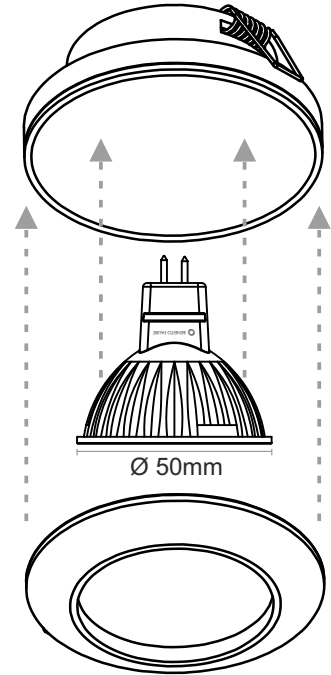

BENEITO FAURE®

passion for led light

BATHROOM

COD. 223232, 223233

1

2

3

Ø 62mm

Ø 82

35