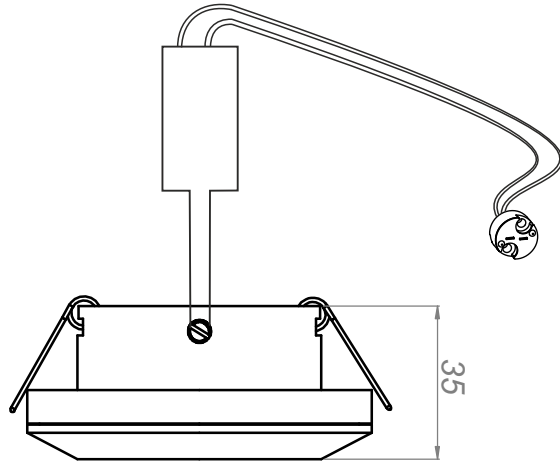

BENEITO FAURE®

passion for led light

BATHROOM

COD. 223232, 223233

1

2

3

Ø 62mm

Ø 82

35