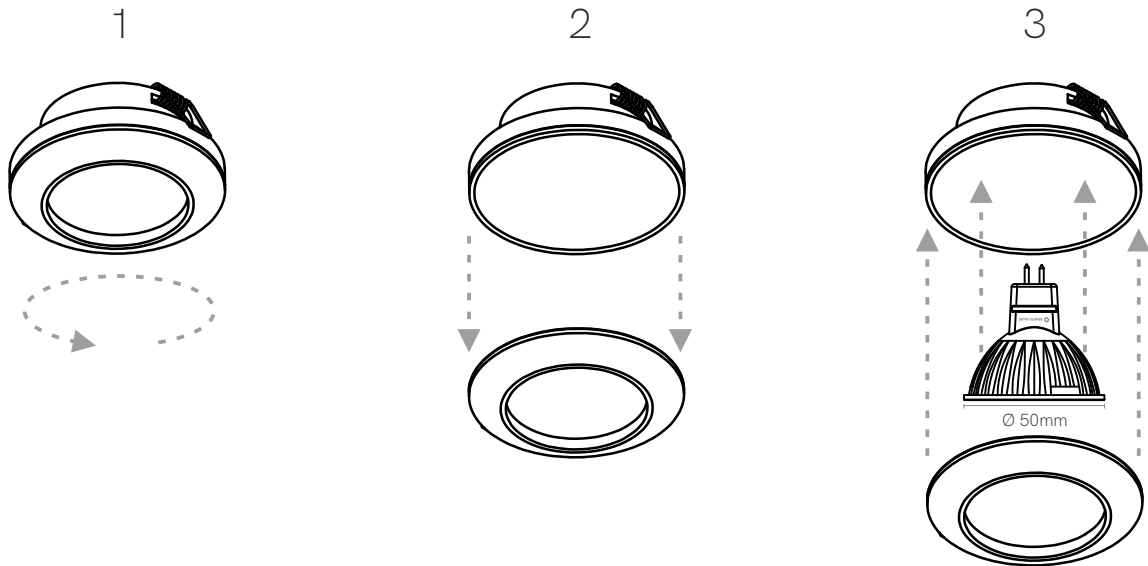

# Bathroom rings

223232 / 223233

Danger !

Installation by  
electricians only

Ø 62mm

Ø 82

12V

35