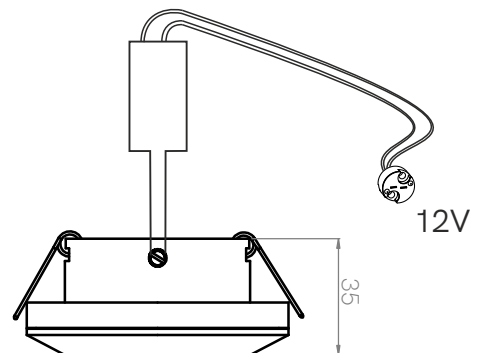

# Bathroom rings

223232 / 223233

Danger !

Installation by  
electricians only

Ø 62mm

Ø 82

12V

35