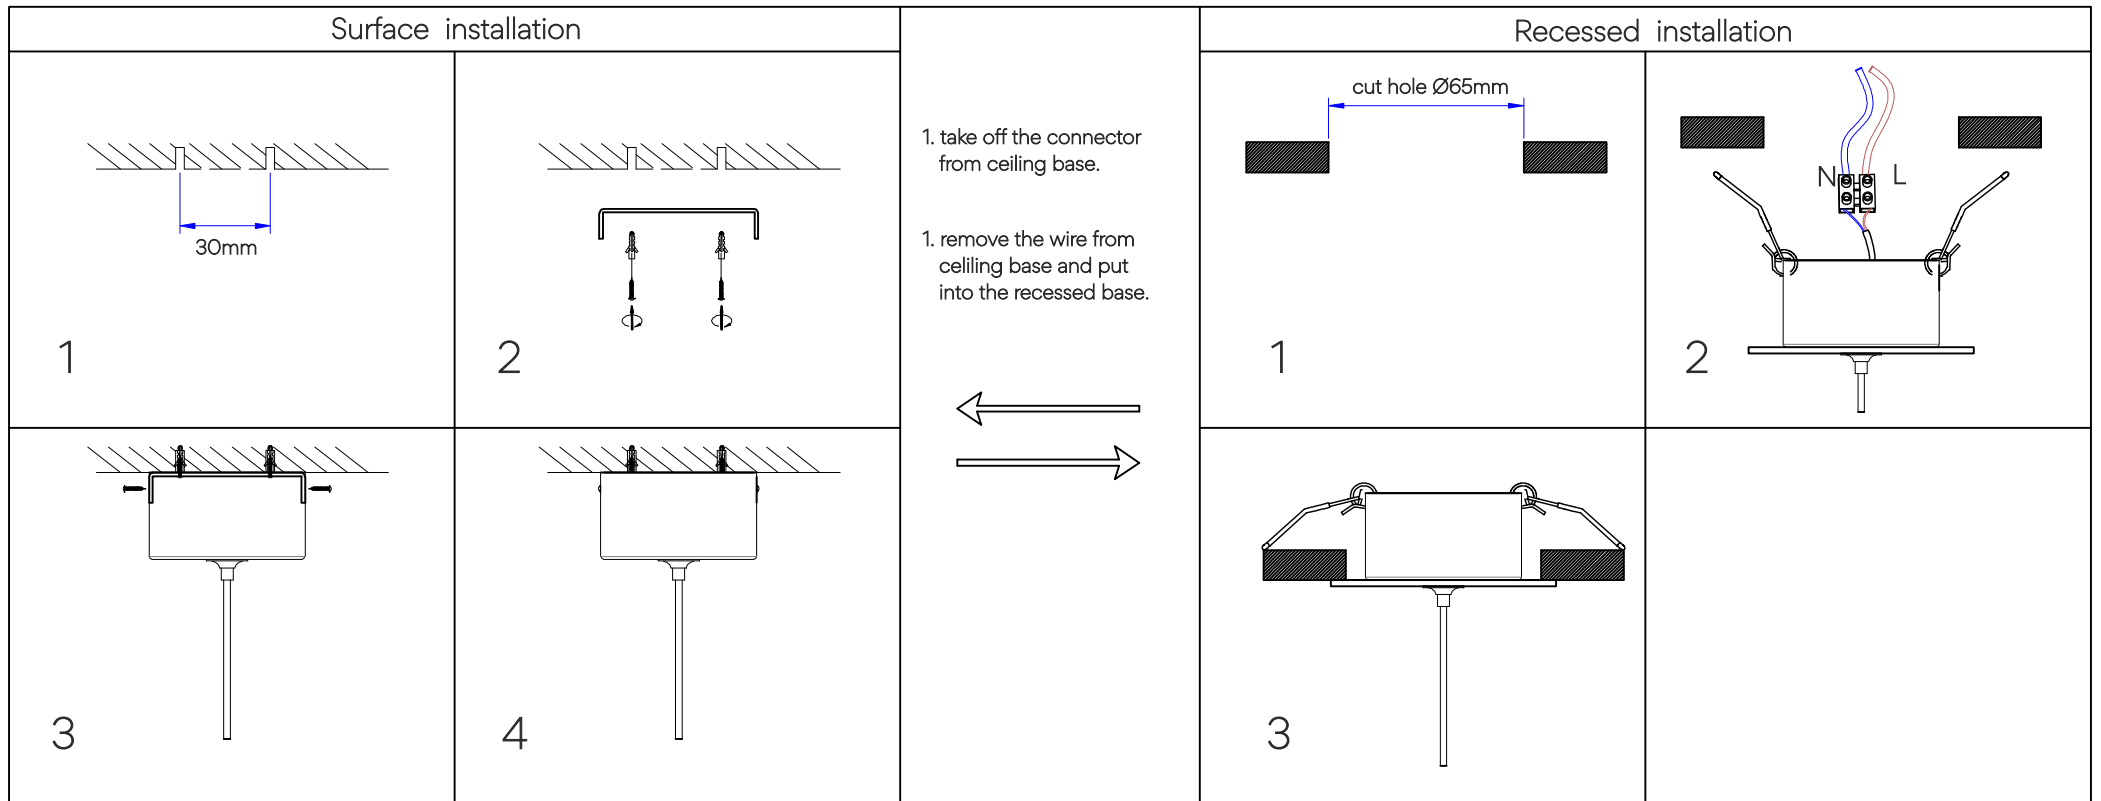

ATMOS LED 15°/38°/60°

CODE 4461, 4462, 4463, 4464, 4952, 4953

ALUMINIUM

IP20

MAC ADAM
3 step

110lm/w

LIFUD
DRIVER

RoHS