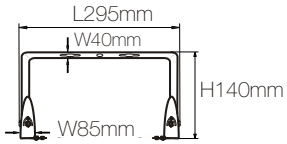

ufo lens

LIRA 100W - 150W - 200W
CODE 4566

100W - 150W - 200W

LIRA 240W
CODE 4567

240W

2M CABLE

POLYCARBONATE COVER ANTI IMPACTS

MULTI
TENSION

60° 90° 120°

UFO 100W

110°

1m	4m	8m
4648lx	290lx	73x

UFO 150W

110°

1m	5m	10m
7168lx	287lx	72x

UFO 200W