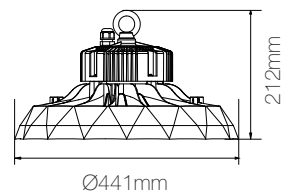

ufo lens

LIRA 100W - 150W - 200W
CODE 4566

100W - 150W - 200W

LIRA 240W
CODE 4567

240W

2M CABLE

POLYCARBONATE COVER ANTI IMPACTS

MULTI
TENSION