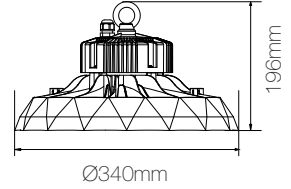

ufo lens

LIRA 100W - 150W - 200W
CODE 4566

100W - 150W - 200W

LIRA 240W
CODE 4567

240W

2M CABLE

POLYCARBONATE COVER ANTI IMPACTS

MULTI
TENSION