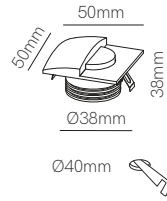

Ilo

Skin

*Recessed box included.

Technical Information

Power	2W	2W
Installation	Recessed	Recessed
Color Temperature	3.000K	3.000K
Lumens	60 lm	60 lm
Material	Aluminium	Aluminium
Finishes	White / Black	White / Black
Code	☐ 4126 ☐ 4127 ☐ Custom RAL	☐ 4108 ☐ 4109 ☐ Custom RAL

ⓘ Consult delivery terms and conditions.

3 YEARS WARRANTY | 25.000 HOURS | IP 20 | 220/240 VAC | PF >0,5 | CRI ≥80 | 120° | 50/60 Hz | IK07 | +50°C / -20°C | 1/50