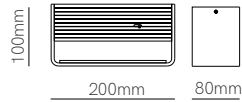

Mini Icon wall

Icon wall

Technical Information

Power	7W	12W
Installation	Surface	Surface
Color Temperature	Switch 2.700K / 3.200K / 4.000K	Switch 2.700K / 3.200K / 4.000K
Lumens	770 lm	1.320 lm
Material	Aluminium	Aluminium
Finishes	White / Black / Corten	White / Black / Corten
Code	☐ 4383 ☐ 4384 ☐ 4385 ☒ Custom RAL	☐ 4386 ☐ 4387 ☐ 4388 ☒ Custom RAL

ⓘ Consult delivery terms and conditions.

3 YEARS WARRANTY | 30.000 HOURS | IP 20 | 220/240 VAC | UGR <14 | PF >0,5 | CRI >90 | 120° | 50/60 Hz | +50°C / -20°C | CCT SWITCH | 1/12