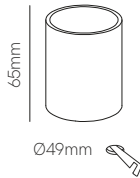

WALL

Wall

Lao

Recessed box included
66mm x Ø73mm

White and black cover included

*Recessed box, white and black cover included.

Technical Information

Power	1,5W
Installation	Recessed
Color Temperature	Switch 2.700K / 3.200K / 4.000K
Lumens	20 lm
Material	Aluminium
Finishes	White / Black
Code	<input type="checkbox"/> <input type="checkbox"/> 5027 <input type="checkbox"/> Custom RAL

ⓘ Consult delivery terms and conditions.

Ilo

Skin

*Recessed box included.

Technical Information

Power	2W	2W
Installation	Recessed	Recessed
Color Temperature	3.000K	3.000K
Lumens	60 lm	60 lm
Material	Aluminium	Aluminium
Finishes	White / Black	White / Black
Code	<input type="radio"/> 4126 <input type="radio"/> 4127 <input type="radio"/> Custom RAL	<input type="checkbox"/> 4108 <input type="checkbox"/> 4109 <input type="checkbox"/> Custom RAL