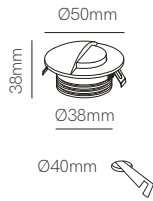

Ilo

Skin

*Recessed box included.

Technical Information

Power	2W	2W
Installation	Recessed	Recessed
Color Temperature	3.000K	3.000K
Lumens	60 lm	60 lm
Material	Aluminium	Aluminium
Finishes	White / Black	White / Black
Code	☐ 4126 ☐ 4127 ☐ Custom RAL	☐ 4108 ☐ 4109 ☐ Custom RAL

ⓘ Consult delivery terms and conditions.

3 YEARS WARRANTY | 25.000 HOURS | IP 20 | 220/240 VAC | PF >0,5 | CRI ≥80 | 120° | 50/60 Hz | IK07 | +50°C / -20°C | 1/50