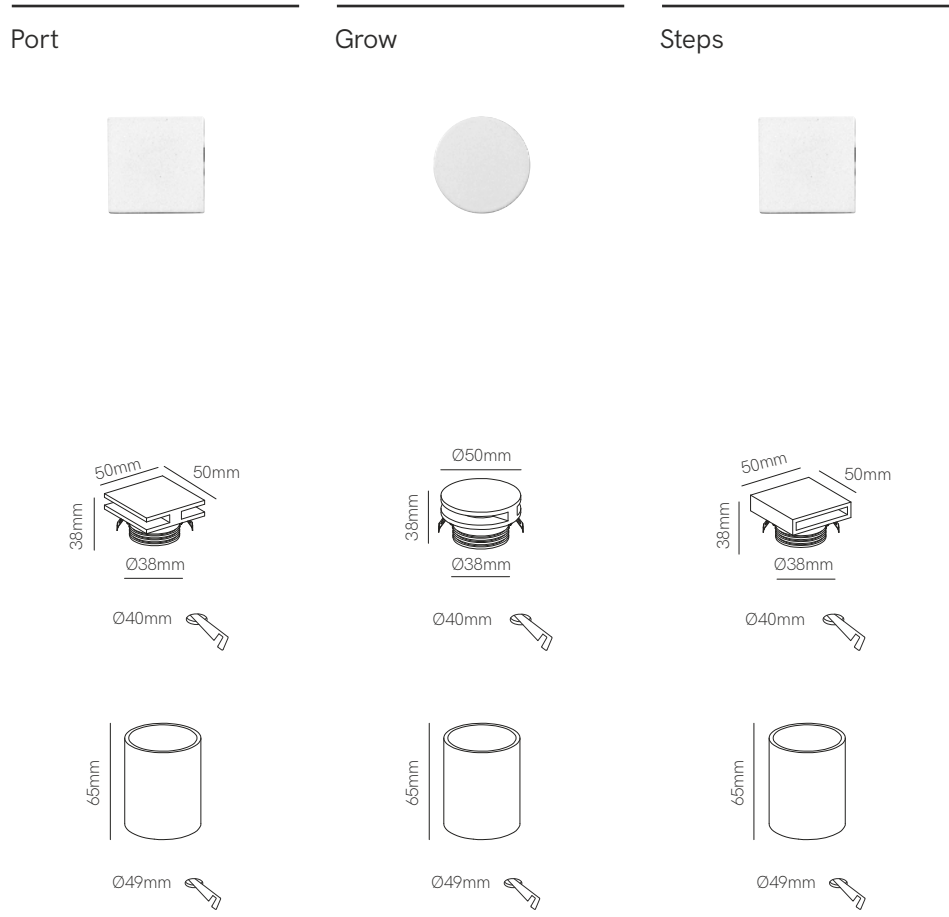

*Recessed box included.

Technical Information

Power	4W	4W	4W
Installation	Recessed	Recessed	Recessed
Color Temperature	3.000K	3.000K	3.000K
Lumens	60 lm	60 lm	60 lm
Material	Aluminium	Aluminium	Aluminium
Finishes	White / Black	White / Black	White / Black

Code	☐ 4112 ☐ 4113 ☐ Custom RAL	☐ 4106 ☐ 4107 ☐ Custom RAL	☐ 4110 ☐ 4111 ☐ Custom RAL

ⓘ Consult delivery terms and conditions.

3 YEARS WARRANTY | 25.000 HOURS | IP 20 | 220/240 VAC | PF >0,5 | CRI ≥80 | 50/60 Hz | IK07 | +50°C / -20°C | 1/50