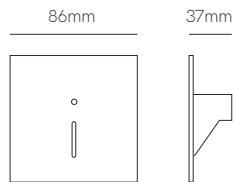

WALL

Wall

Lao

Recessed box included
66mm x Ø73mm

White and black cover included

*Recessed box, white and black cover included.

Technical Information

Power	1,5W
Installation	Recessed
Color Temperature	Switch 2.700K / 3.200K / 4.000K
Lumens	20 lm
Material	Aluminium
Finishes	White / Black
Code	<input type="checkbox"/> <input type="checkbox"/> 5027 <input type="checkbox"/> Custom RAL

ⓘ Consult delivery terms and conditions.

Ilo

Skin

*Recessed box included.

Technical Information

Power	2W	2W
Installation	Recessed	Recessed
Color Temperature	3.000K	3.000K
Lumens	60 lm	60 lm
Material	Aluminium	Aluminium
Finishes	White / Black	White / Black
Code	<input type="radio"/> 4126 <input type="radio"/> 4127 <input type="radio"/> Custom RAL	<input type="checkbox"/> 4108 <input type="checkbox"/> 4109 <input type="checkbox"/> Custom RAL