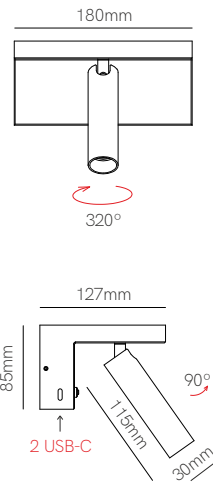

Beam wall

*On IPHONE devices older than the EU2022/2380 directive, or with outdated software, the device may not recognize the charger.

Technical Information

Power	5W
Installation	Surface
Color Temperature	2.700K
Lumens	380 lm / 190 lm / 95 lm
Material	Aluminium
Finishes	White / Black
Code	☐ 5157 ☒ 5158

*Charger by USB-C.