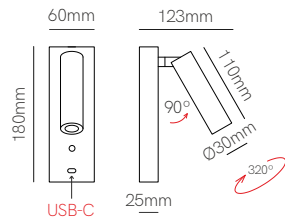

Pure wall

*On IPHONE devices older than the EU2022/2380 directive, or with outdated software, the device may not recognize the charger.

Technical Information

Power	4W
Installation	Surface
Color Temperature	2.700K
Lumens	155 lm / 80 lm / 40 lm
Material	Aluminium
Finishes	White / Black
Code	☐ 5159 ☐ 5160

*Charger by USB.

3 YEARS WARRANTY | 30.000 HOURS | IP 20 | 220/240 VAC | PF >0,5 | USB-C 5V 2A | CRI ≥90 | 30° | 50/60 Hz | 3 INTENSITIES | +40°C / -20°C | 1/20