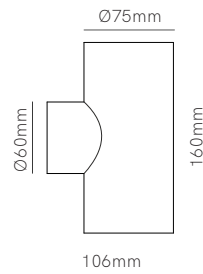

*GU10 Bulbholder included, LED lamp not included.

Technical Information

Installation	Surface	Surface
Material	Aluminium	Aluminium
Finishes	White / Black / Corten	White / Black / Corten
Bulbholder	50mm GU10 (except Power bulb)	50mm GU10 (except Power bulb)
Code	○ 5006 ● 5007 ● 5008 ① Custom RAL	○ 5009 ● 5010 ● 5011 ① Custom RAL

① Consult delivery terms and conditions.