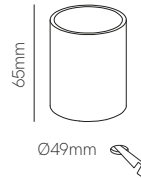

WALL

Wall

Lao

Recessed box included
66mm x Ø73mm

White and black cover included

*Recessed box, white and black cover included.

Technical Information

Power	1,5W
Installation	Recessed
Color Temperature	Switch 2.700K / 3.200K / 4.000K
Lumens	20 lm
Material	Aluminium
Finishes	White / Black
Code	<input type="checkbox"/> <input type="checkbox"/> 5027 <input type="checkbox"/> Custom RAL

ⓘ Consult delivery terms and conditions.

Ilo

Skin

*Recessed box included.

Technical Information

Power	2W	2W
Installation	Recessed	Recessed
Color Temperature	3.000K	3.000K
Lumens	60 lm	60 lm
Material	Aluminium	Aluminium
Finishes	White / Black	White / Black
Code	<input type="radio"/> 4126 <input type="radio"/> 4127 <input type="radio"/> Custom RAL	<input type="checkbox"/> 4108 <input type="checkbox"/> 4109 <input type="checkbox"/> Custom RAL