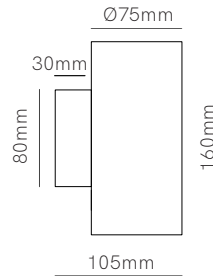

*GU10 Bulbholder included, LED lamp not included.

Technical Information

Installation	Surface	Surface
Material	Aluminium	Aluminium
Finishes	White / Black / Corten	White / Black / Corten
Bulbholder	50mm GU10 (except Power bulb)	50mm GU10 (except Power bulb)
Code	☐ 5012 ☒ 5013 ☐ 5014 ☒ Custom RAL	☐ 5015 ☒ 5016 ☐ 5017 ☒ Custom RAL

ⓘ Consult delivery terms and conditions.