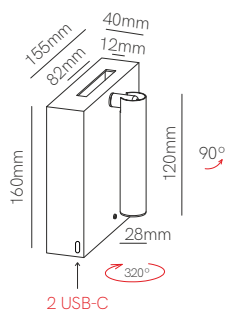

Sweet wall

*On IPHONE devices older than the EU2022/2380 directive, or with outdated software, the device may not recognize the charger.

Technical Information

Power	4W
Installation	Surface
Color Temperature	2.700K
Lumens	150 lm / 90 lm / 40 lm
Material	Aluminium
Finishes	White / Black
Code	☐ 5155 ☒ 5156

*Charger by induction and USB.

3 YEARS WARRANTY | 30.000 HOURS | IP 20 | 220/240 VAC | PF >0,4 | USB-C 5V 2A | CRI ≥90 | 20° | 5W | 50/60 Hz | 3 INTENSITIES | +40°C / -20°C | 1/10