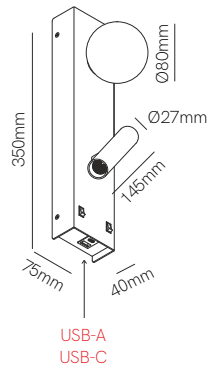

Code: **9** **7** **4**

Consult delivery terms and conditions.
*Create your code according to your preferences.

Sphere alp wall

*On IPHONE devices older than the EU2022/2380 directive, or with outdated software, the device may not recognize the charger.