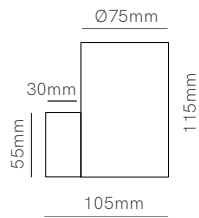

*GU10 Bulbholder included, LED lamp not included.

Technical Information

Installation	Surface	Surface
Material	Aluminium	Aluminium
Finishes	White / Black / Corten	White / Black / Corten
Bulbholder	50mm GU10 (except Power bulb)	50mm GU10 (except Power bulb)
Code	☐ 5012 ☒ 5013 ☐ 5014 ☒ Custom RAL	☐ 5015 ☒ 5016 ☐ 5017 ☒ Custom RAL

ⓘ Consult delivery terms and conditions.