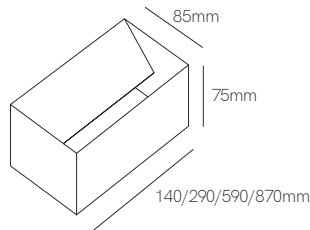

Tron

Technical Information

Power	5W / 8W / 16W / 24W
Installation	Surface
Color Temperature	2.700K / 3.000K / 4.000K
Lumens	300 lm - 2.400 lm
Material	Aluminium
Finishes	White / Black

Code	Diffuser	Size (X)	CCT (Lm/W) - Power/m	Driver	Colour
Code 9	Opal 7	Nano tron 140mm	0 2.700K (60 lm/W) - 29W/m	Triac 4	☐ White (9003) 1
		Mini tron 290mm	1 3.000K (65 lm/W) - 29W/m		☐ Black (9005) 2
		Tron 590mm	2 4.000K (70 lm/W) - 29W/m		☒ Custom RAL C
		Tron XL 870mm	3		

Code: **9** **7** **4**

Consult delivery terms and conditions.
*Create your code according to your preferences.