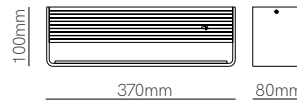

Mini Icon wall

Icon wall

Technical Information

Power	7W	12W
Installation	Surface	Surface
Color Temperature	Switch 2.700K / 3.200K / 4.000K	Switch 2.700K / 3.200K / 4.000K
Lumens	770 lm	1.320 lm
Material	Aluminium	Aluminium
Finishes	White / Black / Corten	White / Black / Corten
Code	☐ 4383 ☐ 4384 ☐ 4385 ☒ Custom RAL	☐ 4386 ☐ 4387 ☐ 4388 ☒ Custom RAL

ⓘ Consult delivery terms and conditions.

3 YEARS WARRANTY | 30.000 HOURS | IP 20 | 220/240 VAC | UGR <14 | PF >0,5 | CRI >90 | 120° | 50/60 Hz | +50°C / -20°C | CCT SWITCH | 1/12