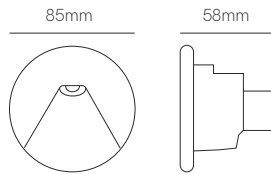

Pun

Recessed box included
66mm x Ø73mm

White and black cover included

Technical Information

Power	3W
Installation	Recessed
Color Temperature	Switch 2.700K / 3.200K / 4.000K
Lumens	65 lm
Material	Aluminium
Finishes	White / Black

Code	○ ● 5029
	🇨🇪 Custom RAL

📄 Consult delivery terms and conditions.

3 YEARS WARRANTY | 25.000 HOURS | IP 20 | 85/265 VAC | PF >0,4 | CRI ≥80 | | 38° | 50/60 Hz | IK07 | +45°C / -20°C | CCT SWITCH | 1/50