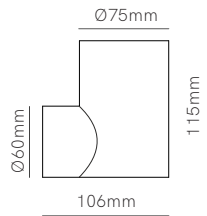

*GU10 Bulbholder included, LED lamp not included.

Technical Information

Installation	Surface	Surface
Material	Aluminium	Aluminium
Finishes	White / Black / Corten	White / Black / Corten
Bulbholder	50mm GU10 (except Power bulb)	50mm GU10 (except Power bulb)
Code	○ 5006 ● 5007 ● 5008 ① Custom RAL	○ 5009 ● 5010 ● 5011 ① Custom RAL

① Consult delivery terms and conditions.