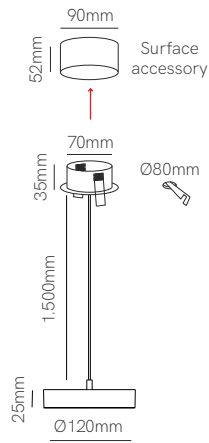

Cookie suspension base

*Includes surface and recessed base.

Technical Information

Power	12W
Installation	Surface / Recessed
Color Temperature	Switch 2.700K / 3.200K / 4.000K
Lumens	985 lm
Material	Aluminium
Finishes	White / Black

Code	☐ 5183
	☐ 5184
	☒ Custom RAL

ⓘ Consult delivery terms and conditions.

3 YEARS WARRANTY | 30.000 HOURS | IP 20 | 100/277 VAC | UGR <19 | PF >0,9 | CRI ≥90 | 38° | 50/60 Hz | TRIAC DIMM | +40°C / -20°C | CCT SWITCH | 1/20