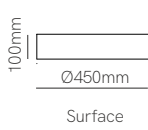

*Need Tuya Smart App to work.

Technical Information

Power	40W	60W
Installation	Surface / Pendant	Surface / Pendant
Color Temperature	Tuya 2.600K - 4.000K	Tuya 2.600K - 4.000K
Lumens	3.400 lm	5.900 lm
Material	Aluminium and polycarbonate	Aluminium and polycarbonate
Finishes	White / Black	White / Black
Code	● 4903 ⓘ Custom RAL	● 4905 ⓘ Custom RAL

ⓘ Consult delivery terms and conditions.