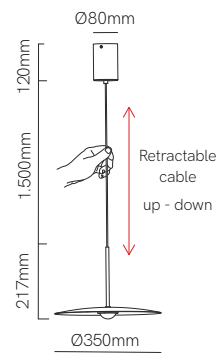

Technical Information

Power	8W	8W	8W	8W
Installation	Surface	Recessed	Surface	Recessed
Color Temperature	2.700K / 3.000K	2.700K / 3.000K	2.700K / 3.000K	2.700K / 3.000K
Lumens	800lm	800lm	835 lm	835 lm
Material	Aluminium	Aluminium	Aluminium	Aluminium
Finishes	White / Black	White / Black	White / Black	White / Black

Code	○ 2.700K 5710	○ 2.700K 5706	○ 2.700K 5345	○ 2.700K 5351
	○ 3.000K 5712	○ 3.000K 5708	○ 3.000K 5346	○ 3.000K 5352
	● 2.700K 5711	● 2.700K 5707	● 2.700K 5348	● 2.700K 5354
	● 3.000K 5713	● 3.000K 5709	● 3.000K 5349	● 3.000K 5355
	70° | |	70° | |	83° | |	83° | |

3 YEARS WARRANTY | 30.000 HOURS | → | IP 20 | 220/240 VAC | PF >0,6 | CRI ≥90 | 50/60 Hz | +40°C / -20°C