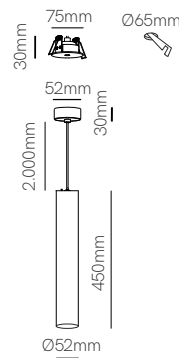

Atmos suspension

Atmos XL suspension

Technical Information

Power	7W	10W
Installation	Surface / Recessed	Surface / Recessed
Color Temperature	Switch 2.700K / 3.200K / 4.000K	Switch 2.700K / 3.200K / 4.000K
Lumens	770 lm	1.100 lm
Material	Aluminium	Aluminium
Finishes	White / Black / Chrome	White / Black / Chrome
Code	☐ 4461-N ☒ 4462-N ☐ 4952-N ☒ Custom RAL	☐ 4463-N ☒ 4464-N ☐ 4953-N ☒ Custom RAL

ⓘ Consult delivery terms and conditions.

Accessories

Included with:
4461 / 4463

Included with:
4461 / 4462 / 4463 / 4464

*All versions included surface base (mounted) and recessed base (not mounted).

3 YEARS WARRANTY | 30.000 HOURS | IP 20 | 220/240 VAC | UGR <19 | PF >0,9 | CRI ≥90 | 15° 38° 60° | 50/60 Hz | +50°C -20°C | CCT SWITCH