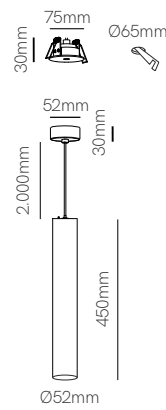

*All versions included surface base (mounted) and recessed base (not mounted).

Technical Information

Installation	Surface / Recessed	Surface / Recessed
Material	Aluminium	Aluminium
Finishes	White / Black / Chrome	White / Black / Chrome
Bulbholder	50mm GU10 (except Power bulb)	50mm GU10 (except Power bulb)
Code	☐ 4465 ☒ 4466 ☐ 4954 ☒ Custom RAL	☐ 4467 ☒ 4468 ☐ 4955 ☒ Custom RAL

1/8

1/4

① Consult delivery terms and conditions.

3 YEARS WARRANTY | IP 20 | 220/240 VAC |