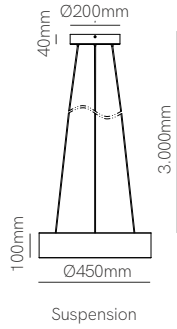

*Need Tuya Smart App to work.

Technical Information

Power	40W	60W
Installation	Surface / Pendant	Surface / Pendant
Color Temperature	Tuya 2.600K - 4.000K	Tuya 2.600K - 4.000K
Lumens	3.400 lm	5.900 lm
Material	Aluminium and polycarbonate	Aluminium and polycarbonate
Finishes	White / Black	White / Black
Code	● 4903 ⓘ Custom RAL	● 4905 ⓘ Custom RAL

ⓘ Consult delivery terms and conditions.

Accessories

*See page 324 for Gateway additional info.

3 YEARS WARRANTY |
30.000 HOURS |
→ |
IP 20 |
220/240 VAC |
PF >0,9 |
CRI ≥80 |
|
115° |
50/60 Hz |
+50°C / -20°C |
|
|