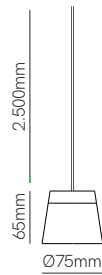

Lievo space

Lievo XL space