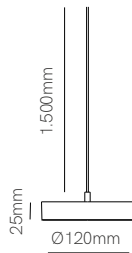

New

Cookie space

*Base not included. You need to choose a base to complete the installation.

Technical Information

Power	12W
V / I in	25-40vdc / 300mA
Installation	Surface / Recessed
Color Temperature	Switch 2.700K / 3.200K / 4.000K
Lumens	985 lm
Material	Aluminium
Finishes	White / Black

Code	☐ 7007
	☐ 7008
	☒ Custom RAL

Consult delivery terms and conditions.

Accessories

Holder space
☐ 5106
☒ 5107

Wire space (1m)
☐ 5128
☒ 5129

Side base / Front base Ø250mm
Side base / Front base Ø280mm
Side base / Front base Ø330mm

3 YEARS WARRANTY | 30.000 HOURS | IP 20 | UGR <19 | CRI ≥90 | Nano base | Side/front base | 38° | 50/60 Hz | +40°C / -20°C | CCT SWITCH | 1/20