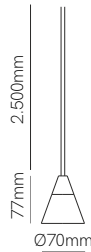

Zoe space

Zoe XL space