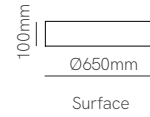

*Need Tuya Smart App to work.