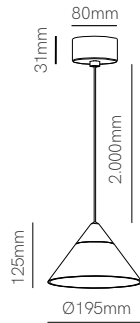

Technical Information

Power	6W
Installation	Surface
Color Temperature	2.700K / 3.000K
Lumens	350 lm / 360 lm
Material	Aluminium and acrylic
Finishes	White-transparent / Black-transparent / Black-gray

Power	6W
Installation	Surface
Color Temperature	2.700K / 3.000K
Lumens	350 lm / 360 lm
Material	Aluminium and acrylic
Finishes	White-transparent / Black-transparent / Black-gray

Power	6W
Installation	Recessed
Color Temperature	2.700K / 3.000K
Lumens	350 lm / 360 lm
Material	Aluminium and acrylic
Finishes	White-transparent / Black-transparent / Black-gray

Code	4814 White-transp. 2.700K
	4815 White-transp. 3.000K
	4816 Black-transp. 2.700K
	4817 Black-transp. 3.000K
	4818 Black-gray 2.700K
	4819 Black-gray 3.000K

Code	4814 White-transp. 2.700K
	4815 White-transp. 3.000K
	4816 Black-transp. 2.700K
	4817 Black-transp. 3.000K
	4818 Black-gray 2.700K
	4819 Black-gray 3.000K

Code	4808 White-transp. 2.700K
	4809 White-transp. 3.000K
	4810 Black-transp. 2.700K
	4811 Black-transp. 3.000K
	4812 Black-gray 2.700K
	4813 Black-gray 3.000K

3 YEARS WARRANTY | 26.000 HOURS | → | IP 20 | 220/240 VAC | UGR <19 | PF >0,5 | | | | +40°C / -20°C |