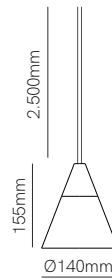

Zoe space

Zoe XL space