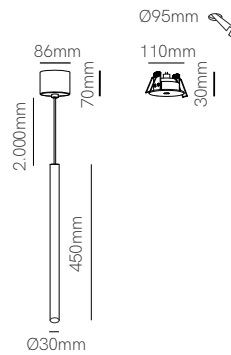

Atmos slim suspension

Atmos slim XL suspension

*Need Tuya Smart App to work.

Technical Information

Power	6W	6W
Installation	Surface / Recessed	Surface / Recessed
Color Temperature	Tuya 2.700K - 4.000K	Tuya 2.700K - 4.000K
Lumens	460 lm	460 lm
Material	Aluminium	Aluminium
Finishes	White / Black / Chrome	White / Black / Chrome
Code	☐ 4930 ☒ 4931 ☐ 4932 ☒ Custom RAL	☐ 4750 ☒ 4751 ☐ 4752 ☒ Custom RAL

Consult delivery terms and conditions.

Accessories

*See page 324 for Gateway additional info.

*All versions included surface base (mounted) and recessed base (not mounted).

3 YEARS WARRANTY |
30.000 HOURS |
IP 20 |
220/240 VAC |
UGR <19 |
PF >0,9 |
CRI ≥90 |
45° |
50/60 Hz |
+50°C / -10°C |
IK03 |
tuya |
1/10