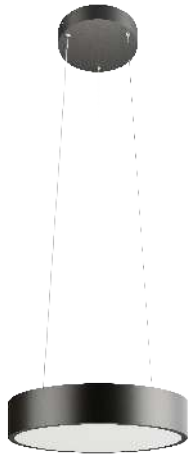

Tot suspension / surface

Tot XL suspension / surface

*Need Tuya Smart App to work.

Technical Information

Power	40W	60W
Installation	Surface / Pendant	Surface / Pendant
Color Temperature	Tuya 2.600K - 4.000K	Tuya 2.600K - 4.000K
Lumens	3.400 lm	5.900 lm
Material	Aluminium and polycarbonate	Aluminium and polycarbonate
Finishes	White / Black	White / Black
Code	● 4903 ⓘ  Custom RAL	● 4905 ⓘ  Custom RAL