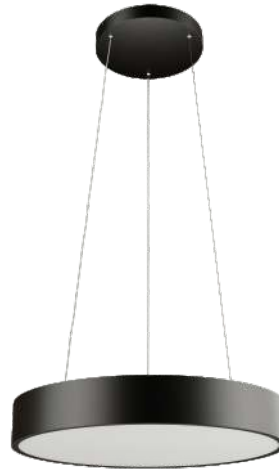

Tot suspension / surface

Tot XL suspension / surface

*Need Tuya Smart App to work.

Technical Information

Power	40W	60W
Installation	Surface / Pendant	Surface / Pendant
Color Temperature	Tuya 2.600K - 4.000K	Tuya 2.600K - 4.000K
Lumens	3.400 lm	5.900 lm
Material	Aluminium and polycarbonate	Aluminium and polycarbonate
Finishes	White / Black	White / Black
Code	● 4903 ⓘ  Custom RAL	● 4905 ⓘ  Custom RAL