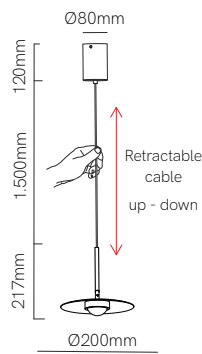

Technical Information

Power	8W	8W	8W	8W
Installation	Surface	Recessed	Surface	Recessed
Color Temperature	2.700K / 3.000K	2.700K / 3.000K	2.700K / 3.000K	2.700K / 3.000K
Lumens	800lm	800lm	835 lm	835 lm
Material	Aluminium	Aluminium	Aluminium	Aluminium
Finishes	White / Black	White / Black	White / Black	White / Black

Code	○ 2.700K 5710	○ 2.700K 5706	○ 2.700K 5345	○ 2.700K 5351
	○ 3.000K 5712	○ 3.000K 5708	○ 3.000K 5346	○ 3.000K 5352
	● 2.700K 5711	● 2.700K 5707	● 2.700K 5348	● 2.700K 5354
	● 3.000K 5713	● 3.000K 5709	● 3.000K 5349	● 3.000K 5355
	70° | |	70° | |	83° | |	83° | |

3 YEARS WARRANTY | 30.000 HOURS | → | IP 20 | 220/240 VAC | PF >0,6 | CRI ≥90 | 50/60 Hz | +40°C / -20°C