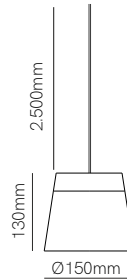

Lievo space

Lievo XL space

*Base not included.

You need to choose a base to complete the installation.

Technical Information

Power	8W	15W
V / I in	20-55vdc / 150mA	20-42vdc / 350mA
Installation	Surface / Recessed	Surface / Recessed
Color Temperature	Switch 2.700K / 3.200K / 4.000K	Switch 2.700K / 3.200K / 4.000K
Lumens	570 lm	1.100 lm
Material	Aluminium	Aluminium
Finishes	White / Black	White / Black

Code	○ 5088	○ 5090
	● 5089	● 5091
	🌈 Custom RAL	🌈 Custom RAL

1/30

1/12

🔴 Consult delivery terms and conditions.

Accessories

Surface Base
Ø75x33mm
○ 5118 (8W)
● 5119 (8W)
○ 5122 (15W)
● 5123 (15W)

Recessed Base
Ø90x22mm / 80mm
○ 5120 (8W)
● 5121 (8W)
○ 5124 (15W)
● 5125 (15W)

Holder space
○ 5106
● 5107

Wire space (1m)
○ 5128
● 5129

Side base / Front base Ø250mm
Side base / Front base Ø280mm
Side base / Front base Ø330mm

*See pages 507 and 509 for available codes of Side base and Front base.

3 YEARS WARRANTY | 30.000 HOURS | IP 20 | 100/277 VAC | UGR <19 | PF >0,9 | CRI ≥93 | Nano base | Side/front base | 38° | 50/60 Hz | +45°C / -20°C | CCT SWITCH