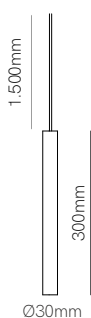

New

Atmos slim space

Technical Information

Power	6W
V / I in	25-42vdc / 120mA
Installation	Surface / Recessed
Color Temperature	2.700K / 3.000K
Lumens	380 lm / 415 lm
Material	Aluminium
Finishes	White / Black

Code	○ 2.700K 7021
	○ 3.000K 7022
	● 2.700K 7023
	● 3.000K 7024

Accessories

Holder space
○ 5106
● 5107

Wire space (1m)
○ 5128
● 5129

Side base / Front base Ø250mm
Side base / Front base Ø280mm
Side base / Front base Ø330mm

3 YEARS WARRANTY | 26.000 HOURS | IP 20 | UGR <19 | CRI ≥90 | Nano base | Side/front base | 36° | +40°C / -20°C | 1/24