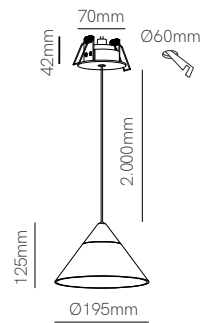

Technical Information

Power	6W
Installation	Surface
Color Temperature	2.700K / 3.000K
Lumens	350 lm / 360 lm
Material	Aluminium and acrylic
Finishes	White-transparent / Black-transparent / Black-gray

Power	6W
Installation	Surface
Color Temperature	2.700K / 3.000K
Lumens	350 lm / 360 lm
Material	Aluminium and acrylic
Finishes	White-transparent / Black-transparent / Black-gray

Power	6W
Installation	Recessed
Color Temperature	2.700K / 3.000K
Lumens	350 lm / 360 lm
Material	Aluminium and acrylic
Finishes	White-transparent / Black-transparent / Black-gray

Code	4814 White-transp. 2.700K
	4815 White-transp. 3.000K
	4816 Black-transp. 2.700K
	4817 Black-transp. 3.000K
	4818 Black-gray 2.700K
	4819 Black-gray 3.000K

Code	4814 White-transp. 2.700K
	4815 White-transp. 3.000K
	4816 Black-transp. 2.700K
	4817 Black-transp. 3.000K
	4818 Black-gray 2.700K
	4819 Black-gray 3.000K

Code	4808 White-transp. 2.700K
	4809 White-transp. 3.000K
	4810 Black-transp. 2.700K
	4811 Black-transp. 3.000K
	4812 Black-gray 2.700K
	4813 Black-gray 3.000K

3 YEARS WARRANTY | 26.000 HOURS | → | IP 20 | 220/240 VAC | UGR <19 | PF >0,5 | | | | +40°C / -20°C |