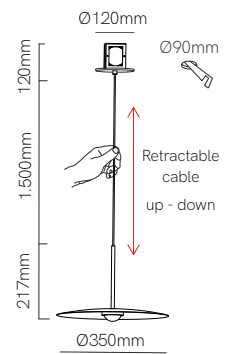

Mini Hat suspension surface

Mini Hat suspension recessed

Hat suspension surface

Hat suspension recessed

Technical Information

Power	8W	8W	8W	8W
Installation	Surface	Recessed	Surface	Recessed
Color Temperature	2.700K / 3.000K	2.700K / 3.000K	2.700K / 3.000K	2.700K / 3.000K
Lumens	800lm	800lm	835 lm	835 lm
Material	Aluminium	Aluminium	Aluminium	Aluminium
Finishes	White / Black	White / Black	White / Black	White / Black