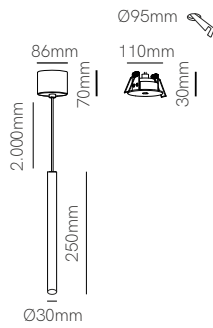

Atmos slim suspension

Atmos slim XL suspension

*Need Tuya Smart App to work.

Technical Information

Power	6W	6W
Installation	Surface / Recessed	Surface / Recessed
Color Temperature	Tuya 2.700K - 4.000K	Tuya 2.700K - 4.000K
Lumens	460 lm	460 lm
Material	Aluminium	Aluminium
Finishes	White / Black / Chrome	White / Black / Chrome
Code	☐ 4930 ☒ 4931 ☐ 4932 ☒ Custom RAL	☐ 4750 ☒ 4751 ☐ 4752 ☒ Custom RAL

Consult delivery terms and conditions.

Accessories

*See page 324 for Gateway additional info.

*All versions included surface base (mounted) and recessed base (not mounted).

3 YEARS WARRANTY |
30.000 HOURS |
IP 20 |
220/240 VAC |
UGR <19 |
PF >0,9 |
CRI ≥90 |
45° |
50/60 Hz |
+50°C / -10°C |
IK03 |
tuya |
1/10