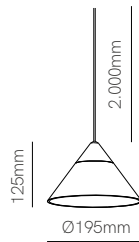

Technical Information

Power	6W
V / I in	25-42vdc / 500mA
Installation	Surface / Recessed
Color Temperature	2.700K / 3.000K
Lumens	350 lm / 360 lm
Material	Aluminium and acrylic
Finishes	White-transparent / Black-transparent / Black-gray

Code	7001 White-transp. 2.700K
	7002 White-transp. 3.000K
	7003 Black-transp. 2.700K
	7004 Black-transp. 3.000K
	7005 Black-gray 2.700K
	7006 Black-gray 3.000K

Accessories

Holder space
○ 5106
● 5107

Wire space (1m)
○ 5128
● 5129

Side base / Front base Ø250mm
Side base / Front base Ø280mm
Side base / Front base Ø330mm

3 YEARS WARRANTY | 26.000 HOURS | | UGR <19 | | | | 90° | +40°C / -20°C |