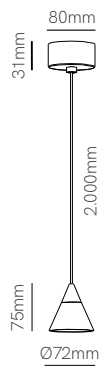

Technical Information

Power	7W	7W
Installation	Surface	Recessed
Color Temperature	2.700K / 3.000K	2.700K / 3.000K
Lumens	360 lm / 370 lm	360 lm / 370 lm
Material	Aluminium	Aluminium
Finishes	White / Black	White / Black

Code	△	2.700K	4803	△	2.700K	4799
	△	3.000K	4804	△	3.000K	4800
	▲	2.700K	4805	▲	2.700K	4801
	▲	3.000K	4806	▲	3.000K	4802

3 YEARS WARRANTY | 26.000 HOURS | IP 20 | 220/240 VAC | UGR <19 | PF >0,5 | CRI ≥90 | 38° | 50/60 Hz | +40°C / -20°C | 1/36