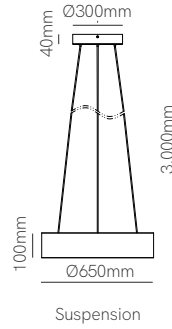

*Need Tuya Smart App to work.

Technical Information

Power	40W	60W
Installation	Surface / Pendant	Surface / Pendant
Color Temperature	Tuya 2.600K - 4.000K	Tuya 2.600K - 4.000K
Lumens	3.400 lm	5.900 lm
Material	Aluminium and polycarbonate	Aluminium and polycarbonate
Finishes	White / Black	White / Black
Code	● 4903 ⓘ Custom RAL	● 4905 ⓘ Custom RAL

ⓘ Consult delivery terms and conditions.