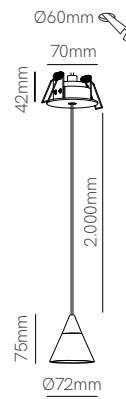

Technical Information

Power	7W	7W
Installation	Surface	Recessed
Color Temperature	2.700K / 3.000K	2.700K / 3.000K
Lumens	360 lm / 370 lm	360 lm / 370 lm
Material	Aluminium	Aluminium
Finishes	White / Black	White / Black

Code	△	2.700K	4803	△	2.700K	4799
	△	3.000K	4804	△	3.000K	4800
	▲	2.700K	4805	▲	2.700K	4801
	▲	3.000K	4806	▲	3.000K	4802

3 YEARS WARRANTY | 26.000 HOURS | IP 20 | 220/240 VAC | UGR <19 | PF >0,5 | CRI ≥90 | 38° | 50/60 Hz | +40°C / -20°C | 1/36