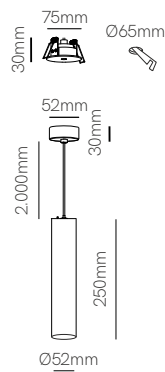

Atmos GU10 suspension

Atmos GU10 XL suspension

*All versions included surface base (mounted) and recessed base (not mounted).

Technical Information

Installation	Surface / Recessed	Surface / Recessed
Material	Aluminium	Aluminium
Finishes	White / Black / Chrome	White / Black / Chrome
Bulbholder	50mm GU10 (except Power bulb)	50mm GU10 (except Power bulb)
Code	<input type="radio"/> 4465 <input checked="" type="radio"/> 4466 <input type="radio"/> 4954 <input checked="" type="radio"/> Custom RAL	<input type="radio"/> 4467 <input checked="" type="radio"/> 4468 <input type="radio"/> 4955 <input checked="" type="radio"/> Custom RAL