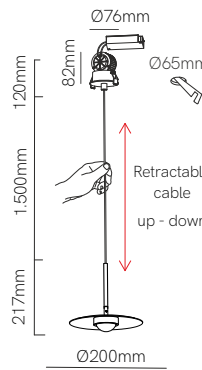

Technical Information

Power	8W	8W	8W	8W
Installation	Surface	Recessed	Surface	Recessed
Color Temperature	2.700K / 3.000K	2.700K / 3.000K	2.700K / 3.000K	2.700K / 3.000K
Lumens	800lm	800lm	835 lm	835 lm
Material	Aluminium	Aluminium	Aluminium	Aluminium
Finishes	White / Black	White / Black	White / Black	White / Black

Code	○ 2.700K 5710	○ 2.700K 5706	○ 2.700K 5345	○ 2.700K 5351
	○ 3.000K 5712	○ 3.000K 5708	○ 3.000K 5346	○ 3.000K 5352
	● 2.700K 5711	● 2.700K 5707	● 2.700K 5348	● 2.700K 5354
	● 3.000K 5713	● 3.000K 5709	● 3.000K 5349	● 3.000K 5355
	70° | |	70° | |	83° | |	83° | |

3 YEARS WARRANTY | 30.000 HOURS | → | IP 20 | 220/240 VAC | PF >0,6 | CRI ≥90 | 50/60 Hz | +40°C / -20°C