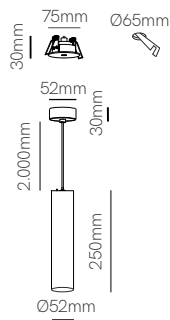

Atmos suspension

Atmos XL suspension

Technical Information

Power	7W	10W
Installation	Surface / Recessed	Surface / Recessed
Color Temperature	Switch 2.700K / 3.200K / 4.000K	Switch 2.700K / 3.200K / 4.000K
Lumens	770 lm	1.100 lm
Material	Aluminium	Aluminium
Finishes	White / Black / Chrome	White / Black / Chrome
Code	☐ 4461-N ☒ 4462-N ☐ 4952-N ☒ Custom RAL	☐ 4463-N ☒ 4464-N ☐ 4953-N ☒ Custom RAL

ⓘ Consult delivery terms and conditions.

Accessories

Included with:
4461 / 4463

Included with:
4461 / 4462 / 4463 / 4464

*All versions included surface base (mounted) and recessed base (not mounted).

3 YEARS WARRANTY | 30.000 HOURS | IP 20 | 220/240 VAC | UGR <19 | PF >0,9 | CRI ≥90 | 15° 38° 60° | 50/60 Hz | +50°C -20°C | CCT SWITCH