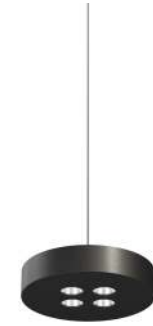

New

Cookie space

*Base not included. You need to choose a base to complete the installation.

Technical Information

Power	12W
V / I in	25-40vdc / 300mA
Installation	Surface / Recessed
Color Temperature	Switch 2.700K / 3.200K / 4.000K
Lumens	985 lm
Material	Aluminium
Finishes	White / Black

Code	☐ 7007
	☐ 7008
	☒ Custom RAL

Consult delivery terms and conditions.

Accessories

Holder space
☐ 5106
☒ 5107

Wire space (1m)
☐ 5128
☒ 5129

Side base / Front base Ø250mm
Side base / Front base Ø280mm
Side base / Front base Ø330mm

3 YEARS WARRANTY | 30.000 HOURS | IP 20 | UGR <19 | CRI ≥90 | Nano base | Side/front base | 38° | 50/60 Hz | +40°C / -20°C | CCT SWITCH | 1/20