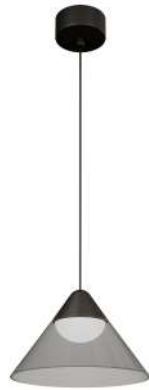

Ark suspension surface

Ark suspension recessed

Black-gray