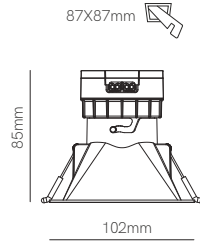

Technical Information

Power	8W	8W	8W	8W
Driver	DOB	DOB	DOB	DOB
Installation	Recessed	Recessed	Recessed	Recessed
Color Temperature (Switch)	2.700K/3.200K/4.000K	2.700K/3.200K/4.000K	2.700K/3.200K/4.000K	2.700K/3.200K/4.000K
Lumens	800 lm	800 lm	800 lm	800 lm
Material	Polycarbonate	Polycarbonate	Polycarbonate	Polycarbonate
Finishes	White / Black	White / Black	White / Black	White / Black
Code	○ 4742 ● 4746 ① Custom RAL	□ 4744 ■ 4748 ① Custom RAL	○ 4743 ● 4747 ① Custom RAL	□ 4745 ■ 4749 ① Custom RAL

① Consult delivery terms and conditions.