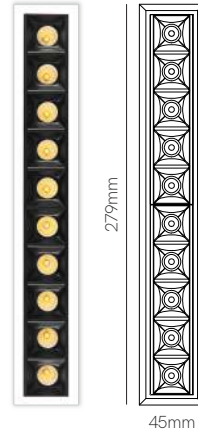

Tram recessed

H=45.5mm
36X270mm

Tram XL recessed

H=45.5mm
36X403mm

*Tuya version need Tuya Smart App to work.

RECESSED

Technical Information

Power	6W	10W	20W	30W
Driver	24 VDC 250mA	42 VDC 350mA	42 VDC 550mA	42 VDC 800mA
Installation	Recessed	Recessed	Recessed	Recessed
Color Temperature	Tuya 2.700K - 6.000K	Dali 2.700K - 6.000K	Tuya 2.700K - 6.000K	Tuya 2.700K -6.000K
Lumens	220 lm	500 lm	1.000 lm	1.500 lm
Material	Aluminium	Aluminium	Aluminium	Aluminium
Finishes	White / Black	White / Black	White / Black	White / Black
Code	<input type="checkbox"/> 4731 Tuya <input checked="" type="checkbox"/> 4732-V2 Dali	<input type="checkbox"/> 4733-V2 <input checked="" type="checkbox"/> 4734-V2	<input type="checkbox"/> 4735 Tuya <input checked="" type="checkbox"/> 4736-V2 Dali	<input type="checkbox"/> 4737 <input checked="" type="checkbox"/> 4738