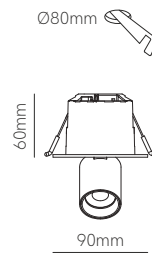

Mini Oxo r recessed

Mini Oxo sq recessed