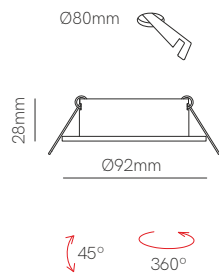

*GU10 Bulbholder included, except 258226C and 257226C.

Technical Information

Installation	Recessed	Recessed
Material	Aluminium	Aluminium
Finishes	White / Black / Brushed alumin.	White / Black / Brushed alumin.
Bulbholder	50mm GU10	50mm GU10
Code	○ 4478	□ 4476
	● 4479	■ 4477
	● 258226C	■ 257226C
	🌈 Custom RAL	🌈 Custom RAL

ⓘ Consult delivery terms and conditions.

3 YEARS WARRANTY | IP 20 | 1/50