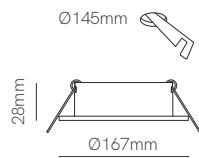

*GU10 Bulbholder included.

Technical Information

Installation	Recessed	Recessed
Material	Aluminium	Aluminium
Finishes	White / Black	White / Black
Bulbholder	111mm GU10	111mm GU10
Code	☐ 4486 ☐ 4487 ☒ Custom RAL	☐ 4484 ☐ 4485 ☒ Custom RAL

ⓘ Consult delivery terms and conditions.