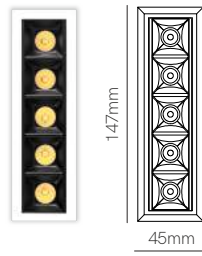

Mini Tram recessed

H=45.5mm
36X137mm