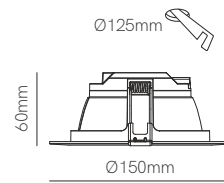

Technical Information

Power	14W	14W
Driver	DOB	DOB
Installation	Recessed	Recessed
Color Temperature	Switch 2.700K / 3.200K / 4.000K	3.000K / 4.000K
Lumens	1.320 lm	1.100 lm / 1.320 lm
Material	Polybutylene and Polycarbonate	Polybutylene and Polycarbonate
Finishes	White	White
Code	○ 5019	○ 3.000K 3485 ○ 4.000K 3486

100/277 VAC | CCT SWITCH

220/240 VAC | TRIAC DIMM

3 YEARS WARRANTY | 25.000 HOURS | → | IP 40 | PF >0,9 | CRI ≥80 | | 100° | 50/60 Hz | | +40°C / -20°C | 1/6