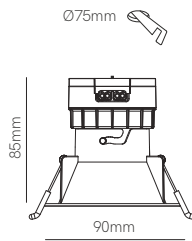

Technical Information

Power	8W	8W	8W	8W
Driver	DOB	DOB	DOB	DOB
Installation	Recessed	Recessed	Recessed	Recessed
Color Temperature (Switch)	2.700K/3.200K/4.000K	2.700K/3.200K/4.000K	2.700K/3.200K/4.000K	2.700K/3.200K/4.000K
Lumens	800 lm	800 lm	800 lm	800 lm
Material	Polycarbonate	Polycarbonate	Polycarbonate	Polycarbonate
Finishes	White / Black	White / Black	White / Black	White / Black
Code	○ 4742 ● 4746 ① Custom RAL	□ 4744 ■ 4748 ① Custom RAL	○ 4743 ● 4747 ① Custom RAL	□ 4745 ■ 4749 ① Custom RAL

① Consult delivery terms and conditions.