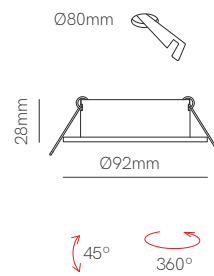

*GU10 Bulbholder included, except 258226C and 257226C.

Technical Information

Installation	Recessed	Recessed
Material	Aluminium	Aluminium
Finishes	White / Black / Brushed alumin.	White / Black / Brushed alumin.
Bulbholder	50mm GU10	50mm GU10
Code	○ 4478	□ 4476
	● 4479	■ 4477
	● 258226C	■ 257226C
	🌈 Custom RAL	🌈 Custom RAL

ⓘ Consult delivery terms and conditions.

3 YEARS WARRANTY | IP 20 | 1/50