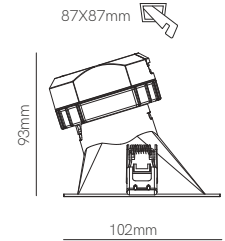

Technical Information

Power	8W	8W	8W	8W
Driver	DOB	DOB	DOB	DOB
Installation	Recessed	Recessed	Recessed	Recessed
Color Temperature (Switch)	2.700K/3.200K/4.000K	2.700K/3.200K/4.000K	2.700K/3.200K/4.000K	2.700K/3.200K/4.000K
Lumens	800 lm	800 lm	800 lm	800 lm
Material	Polycarbonate	Polycarbonate	Polycarbonate	Polycarbonate
Finishes	White / Black	White / Black	White / Black	White / Black
Code	○ 4742 ● 4746 ① Custom RAL	□ 4744 ■ 4748 ① Custom RAL	○ 4743 ● 4747 ① Custom RAL	□ 4745 ■ 4749 ① Custom RAL

① Consult delivery terms and conditions.