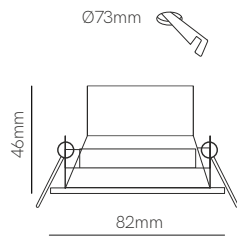

*IP20 includes GU10 Bulbholder, IP65 includes G5.3 Bulbholder.

Technical Information

Installation	Recessed	Recessed	Recessed
Material	Aluminium	Aluminium	Aluminium
Finishes	White / Black	White / Black	White / Black
Bulbholder	50mm GU10	50mm G5.3	50mm G5.3
Code	☐ 4758 ☐ 4759 ☒ Custom RAL	☐ 5214 ☐ 5215 ☒ Custom RAL	☐ 5216 ☐ 5217 ☒ Custom RAL
	IP 20	IP 65	IP 65

ⓘ Consult delivery terms and conditions.