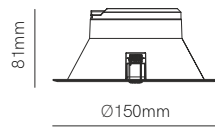

Ø125mm 

Ø195mm 

Ø230mm 

Technical Information

Power	15W	25W	35W
Driver	DOB	DOB	DOB
Installation	Recessed	Recessed	Recessed
Color Temperature	Switch 3.000K / 4.000K / 5.000K	Switch 3.000K / 4.000K / 5.000K	Switch 3.000K / 4.000K / 5.000K
Lumens	1.300 lm	2.625 lm	3.100 lm
Material	Polybutylene and Polycarbonate	Polybutylene and Polycarbonate	Polybutylene and Polycarbonate
Finishes	White / Black	White / Black	White