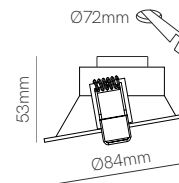

Pulsar trim

Asymmetric