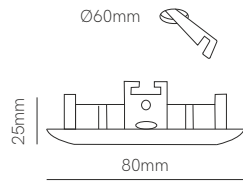

45°

45°

*G5.3 Bulbholder included.

Technical Information

Installation	Recessed	Recessed	Recessed
Material	Aluminium	Aluminium	Aluminium
Finishes	White / Gray / Brushed chrome	White / Gray / Brushed chrome	Gray / Brushed chrome
Bulbholder	50mm G5.3	50mm G5.3	50mm G5.3
Code	☐ 206280M ☒ 206284AL ☒ 206285AL ☒ Custom RAL	☐ 205280M ☒ 205284AL ☒ 205285AL ☒ Custom RAL	☐ 222230 ☐ 222238 ☒ Custom RAL

Accessories

Bulbholder GU10

☐ 301182

☒ Consult delivery terms and conditions.

3 YEARS WARRANTY | IP 20 | 1/50