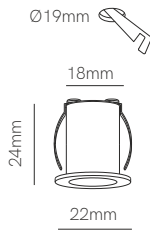

Atom recessed

Technical Information

Power	2W
Driver	3,3 VDC 200 mA
Installation	Recessed
Color Temperature	2.700K / 3.000K / 4.000K
Lumens	90 lm
Material	Aluminium
Finishes	White / Black

Code	○	2.700K	5267
	○	3.000K	5268
	○	4.000K	5269
	●	2.700K	5270
	●	3.000K	5271
	●	4.000K	5272

3 YEARS WARRANTY | 35.000 HOURS | IP 20 | 220/240 VAC | UGR <19 | PF >0,5 | CRI ≥90 | 24° | 50/60 Hz | +40°C / -20°C | 1/100