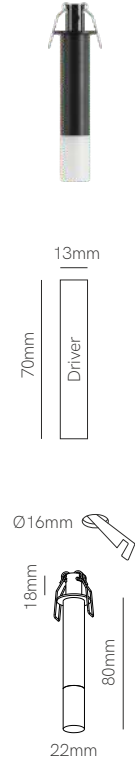

Recessed

Nano Argo flat recessed

Argo recessed

Argo XL recessed

RECESSED

Technical Information

Power	2W	3,5W	3,5W
Driver	3,3 VDC 200 mA	18 VDC 140 mA	18 VDC 140 mA
Installation	Recessed	Recessed	Recessed
Color Temperature	2.700K / 3.000K / 4.000K	2.700K / 3.000K / 4.000K	2.700K / 3.000K / 4.000K
Lumens	80 lm	125 lm	125 lm
Material	Aluminium and acrylic	Aluminium and acrylic	Aluminium and acrylic
Finishes	White / Black	White / Black	White / Black
Code	<ul style="list-style-type: none"> ○ 2.700K 5258 ○ 3.000K 5259 ○ 4.000K 5260 ● 2.700K 5261 ● 3.000K 5262 ● 4.000K 5263 	<ul style="list-style-type: none"> ○ 2.700K 5246 ○ 3.000K 5247 ○ 4.000K 5248 ● 2.700K 5249 ● 3.000K 5250 ● 4.000K 5251 	<ul style="list-style-type: none"> ○ 2.700K 5252 ○ 3.000K 5253 ○ 4.000K 5254 ● 2.700K 5255 ● 3.000K 5256 ● 4.000K 5257

3 YEARS WARRANTY | 35.000 HOURS | IP 20 | 220/240 VAC | PF >0,5 | CRI ≥90 | 180° | 50/60 Hz | +40°C / -20°C | 1/100

Atom recessed

Technical Information

Power	2W
Driver	3,3 VDC 200 mA
Installation	Recessed
Color Temperature	2.700K / 3.000K / 4.000K
Lumens	90 lm
Material	Aluminium
Finishes	White / Black

Code	○	2.700K	5267
	○	3.000K	5268
	○	4.000K	5269
	●	2.700K	5270
	●	3.000K	5271
	●	4.000K	5272

3 YEARS WARRANTY | 35.000 HOURS | IP 20 | 220/240 VAC | UGR <19 | PF >0,5 | CRI ≥90 | 24° | 50/60 Hz | +40°C / -20°C | 1/100

▶ VIDEO

Micro Zoom recessed

Micro Zoom XL recessed

RECESSED

Technical Information

Power	2W	2W
Driver	3 VDC 200 mA	3 VDA 200 mA
Installation	Recessed	Recessed
Color Temperature	2.700K / 3.000K / 4.000K	2.700K / 3.000K / 4.000K
Lumens	70 lm	70 lm
Material	Aluminium	Aluminium
Finishes	White / Black	White / Black