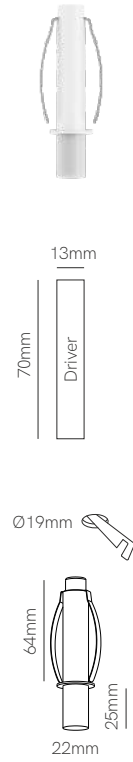

Recessed

Nano Argo flat recessed

Argo recessed

Argo XL recessed

RECESSED

Technical Information

Power	2W	3,5W	3,5W
Driver	3,3 VDC 200 mA	18 VDC 140 mA	18 VDC 140 mA
Installation	Recessed	Recessed	Recessed
Color Temperature	2.700K / 3.000K / 4.000K	2.700K / 3.000K / 4.000K	2.700K / 3.000K / 4.000K
Lumens	80 lm	125 lm	125 lm
Material	Aluminium and acrylic	Aluminium and acrylic	Aluminium and acrylic
Finishes	White / Black	White / Black	White / Black
Code	<ul style="list-style-type: none"> ○ 2.700K 5258 ○ 3.000K 5259 ○ 4.000K 5260 ● 2.700K 5261 ● 3.000K 5262 ● 4.000K 5263 	<ul style="list-style-type: none"> ○ 2.700K 5246 ○ 3.000K 5247 ○ 4.000K 5248 ● 2.700K 5249 ● 3.000K 5250 ● 4.000K 5251 	<ul style="list-style-type: none"> ○ 2.700K 5252 ○ 3.000K 5253 ○ 4.000K 5254 ● 2.700K 5255 ● 3.000K 5256 ● 4.000K 5257

▶ VIDEO

Micro Zoom recessed

Micro Zoom XL recessed

RECESSED

Technical Information

Power	2W	2W
Driver	3 VDC 200 mA	3 VDA 200 mA
Installation	Recessed	Recessed
Color Temperature	2.700K / 3.000K / 4.000K	2.700K / 3.000K / 4.000K
Lumens	70 lm	70 lm
Material	Aluminium	Aluminium
Finishes	White / Black	White / Black