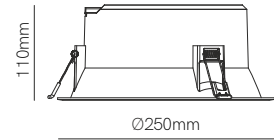

Ø125mm 

Ø195mm 

Ø230mm 

Technical Information

Power	15W	25W	35W
Driver	DOB	DOB	DOB
Installation	Recessed	Recessed	Recessed
Color Temperature	Switch 3.000K / 4.000K / 5.000K	Switch 3.000K / 4.000K / 5.000K	Switch 3.000K / 4.000K / 5.000K
Lumens	1.300 lm	2.625 lm	3.100 lm
Material	Polybutylene and Polycarbonate	Polybutylene and Polycarbonate	Polybutylene and Polycarbonate
Finishes	White / Black	White / Black	White