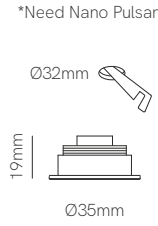

Nano Pulsar r / sq trim