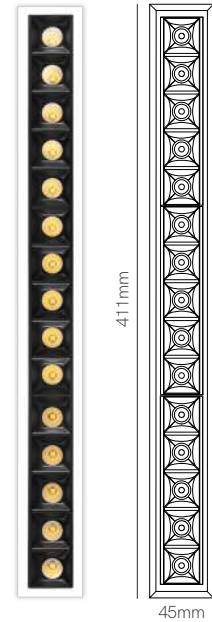

Recessed

Nano Argo flat recessed

Argo recessed

Argo XL recessed

RECESSED

Technical Information

Power	2W	3,5W	3,5W
Driver	3,3 VDC 200 mA	18 VDC 140 mA	18 VDC 140 mA
Installation	Recessed	Recessed	Recessed
Color Temperature	2.700K / 3.000K / 4.000K	2.700K / 3.000K / 4.000K	2.700K / 3.000K / 4.000K
Lumens	80 lm	125 lm	125 lm
Material	Aluminium and acrylic	Aluminium and acrylic	Aluminium and acrylic
Finishes	White / Black	White / Black	White / Black
Code	<ul style="list-style-type: none"> ○ 2.700K 5258 ○ 3.000K 5259 ○ 4.000K 5260 ● 2.700K 5261 ● 3.000K 5262 ● 4.000K 5263 	<ul style="list-style-type: none"> ○ 2.700K 5246 ○ 3.000K 5247 ○ 4.000K 5248 ● 2.700K 5249 ● 3.000K 5250 ● 4.000K 5251 	<ul style="list-style-type: none"> ○ 2.700K 5252 ○ 3.000K 5253 ○ 4.000K 5254 ● 2.700K 5255 ● 3.000K 5256 ● 4.000K 5257

Tram recessed

H=45.5mm
36X270mm

Tram XL recessed

H=45.5mm
36X403mm

*Tuya version need Tuya Smart App to work.

RECESSED

Technical Information

Power	6W	10W	20W	30W
Driver	24 VDC 250mA	42 VDC 350mA	42 VDC 550mA	42 VDC 800mA
Installation	Recessed	Recessed	Recessed	Recessed
Color Temperature	Tuya 2.700K - 6.000K	Dali 2.700K - 6.000K	Tuya 2.700K - 6.000K	Tuya 2.700K -6.000K
Lumens	220 lm	500 lm	1.000 lm	1.500 lm
Material	Aluminium	Aluminium	Aluminium	Aluminium
Finishes	White / Black	White / Black	White / Black	White / Black
Code	<input type="checkbox"/> 4731 Tuya <input checked="" type="checkbox"/> 4732-V2 Dali	<input type="checkbox"/> 4733-V2 <input checked="" type="checkbox"/> 4734-V2	<input type="checkbox"/> 4735 Tuya <input checked="" type="checkbox"/> 4736-V2 Dali	<input type="checkbox"/> 4737 <input checked="" type="checkbox"/> 4738