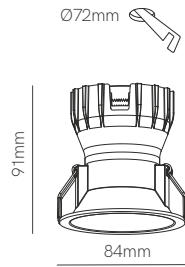

Pulsar dimm recessed