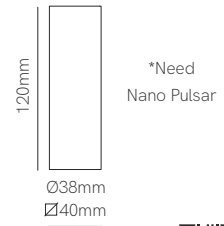

Nano Pulsar r / sq surface

Technical Information

Power	3,5W	-	-
Driver	4,7 VDC 700 mA	-	-
Installation	Recessed	Recessed	Surface
Color Temperature	2.700K / 3.000K / 4.000K	-	-
Lumens	170 lm / 180 lm / 200 lm	-	-
Material	Aluminium	Aluminium	Aluminium
Finishes	White / Black	White-matt gold/Black-matt gold	White / Black
Code	○ 2.700K 4297 ○ 3.000K 4298 ○ 4.000K 4299 ● 2.700K 4300 ● 3.000K 4301 ● 4.000K 4302 □ 2.700K 4451 □ 3.000K 4452 □ 4.000K 4453 ■ 2.700K 4454 ■ 3.000K 4455 ■ 4.000K 4456 ① Custom RAL	● 5208 ● 5209 ■ 5210 ■ 5211	○ 4410 ● 4411 □ 4412 ■ 4413 ① Custom RAL

1/50

1/4/300

1/50

① Consult delivery terms and conditions.

3 YEARS WARRANTY | 30.000 HOURS | IP 65 | 220/240 VAC | UGR <16 | PF >0,5 | CRI ≥80 | 30° | 50/60 Hz | | +40°C / -20°C