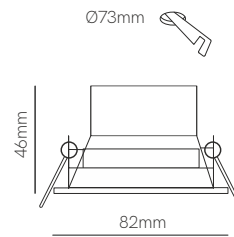

*IP20 includes GU10 Bulbholder, IP65 includes G5.3 Bulbholder.

Technical Information

Installation	Recessed	Recessed	Recessed
Material	Aluminium	Aluminium	Aluminium
Finishes	White / Black	White / Black	White / Black
Bulbholder	50mm GU10	50mm G5.3	50mm G5.3
Code	☐ 4758 ☐ 4759 ☒ Custom RAL	☐ 5214 ☐ 5215 ☒ Custom RAL	☐ 5216 ☐ 5217 ☒ Custom RAL
	IP 20	IP 65	IP 65

ⓘ Consult delivery terms and conditions.