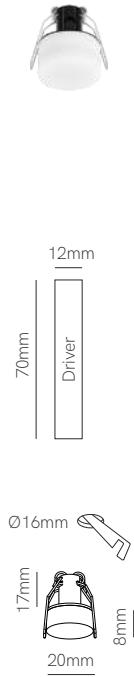

Recessed

Nano Argo flat recessed

Argo recessed

Argo XL recessed

RECESSED

Technical Information

Power	2W	3,5W	3,5W
Driver	3,3 VDC 200 mA	18 VDC 140 mA	18 VDC 140 mA
Installation	Recessed	Recessed	Recessed
Color Temperature	2.700K / 3.000K / 4.000K	2.700K / 3.000K / 4.000K	2.700K / 3.000K / 4.000K
Lumens	80 lm	125 lm	125 lm
Material	Aluminium and acrylic	Aluminium and acrylic	Aluminium and acrylic
Finishes	White / Black	White / Black	White / Black
Code	<ul style="list-style-type: none"> ○ 2.700K 5258 ○ 3.000K 5259 ○ 4.000K 5260 ● 2.700K 5261 ● 3.000K 5262 ● 4.000K 5263 	<ul style="list-style-type: none"> ○ 2.700K 5246 ○ 3.000K 5247 ○ 4.000K 5248 ● 2.700K 5249 ● 3.000K 5250 ● 4.000K 5251 	<ul style="list-style-type: none"> ○ 2.700K 5252 ○ 3.000K 5253 ○ 4.000K 5254 ● 2.700K 5255 ● 3.000K 5256 ● 4.000K 5257

▶ VIDEO

Micro Zoom recessed

Micro Zoom XL recessed

RECESSED

Technical Information

Power	2W	2W
Driver	3 VDC 200 mA	3 VDA 200 mA
Installation	Recessed	Recessed
Color Temperature	2.700K / 3.000K / 4.000K	2.700K / 3.000K / 4.000K
Lumens	70 lm	70 lm
Material	Aluminium	Aluminium
Finishes	White / Black	White / Black