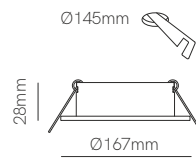

*GU10 Bulbholder included.

Technical Information

Installation	Recessed	Recessed
Material	Aluminium	Aluminium
Finishes	White / Black	White / Black
Bulbholder	111mm GU10	111mm GU10
Code	☐ 4486 ☐ 4487 ☒ Custom RAL	☐ 4484 ☐ 4485 ☒ Custom RAL

ⓘ Consult delivery terms and conditions.