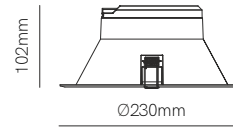

Ø125mm 

Ø195mm 

Ø230mm 

Technical Information

Power	15W	25W	35W
Driver	DOB	DOB	DOB
Installation	Recessed	Recessed	Recessed
Color Temperature	Switch 3.000K / 4.000K / 5.000K	Switch 3.000K / 4.000K / 5.000K	Switch 3.000K / 4.000K / 5.000K
Lumens	1.300 lm	2.625 lm	3.100 lm
Material	Polybutylene and Polycarbonate	Polybutylene and Polycarbonate	Polybutylene and Polycarbonate
Finishes	White / Black	White / Black	White