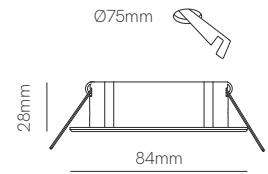

45°

*G5.3 Bulbholder included.

Technical Information

Installation	Recessed	Recessed	Recessed
Material	Aluminium	Aluminium	Aluminium
Finishes	White / Gray / Brushed chrome	White / Gray / Brushed chrome	Gray / Brushed chrome
Bulbholder	50mm G5.3	50mm G5.3	50mm G5.3
Code	<input type="radio"/> 206280M <input checked="" type="radio"/> 206284AL <input checked="" type="radio"/> 206285AL <input checked="" type="radio"/> Custom RAL	<input type="radio"/> 205280M <input checked="" type="radio"/> 205284AL <input checked="" type="radio"/> 205285AL <input checked="" type="radio"/> Custom RAL	<input type="checkbox"/> 222230 <input type="checkbox"/> 222238 <input checked="" type="checkbox"/> Custom RAL