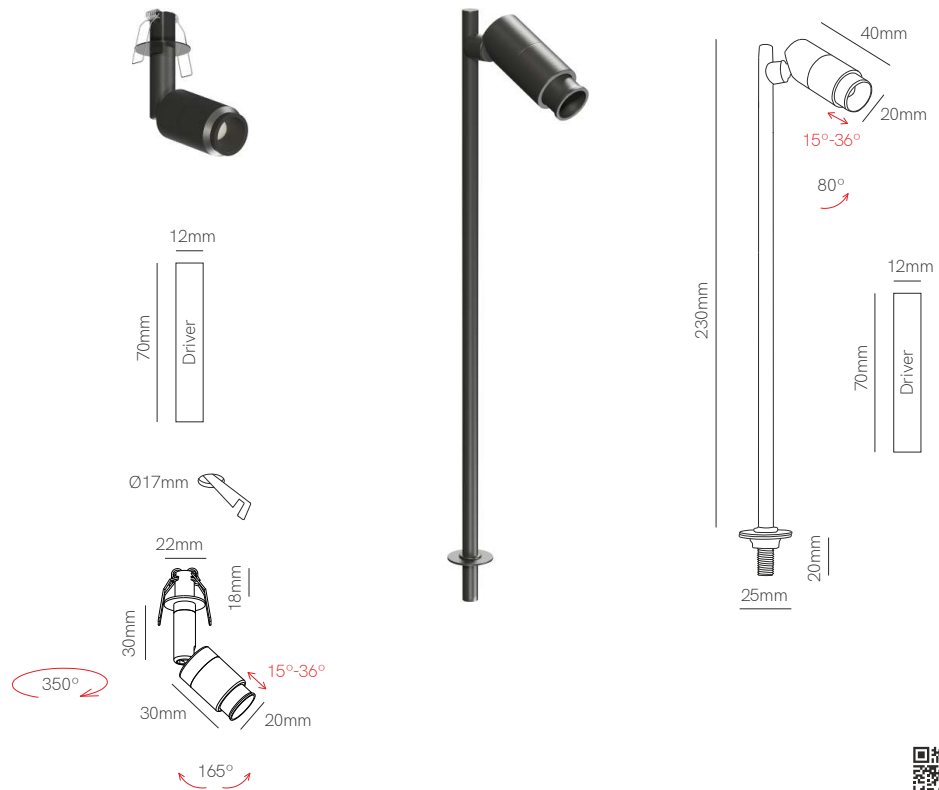

Micro Zoom recessed

Micro Zoom XL recessed

RECESSED

Technical Information

Power	2W	2W
Driver	3 VDC 200 mA	3 VDA 200 mA
Installation	Recessed	Recessed
Color Temperature	2.700K / 3.000K / 4.000K	2.700K / 3.000K / 4.000K
Lumens	70 lm	70 lm
Material	Aluminium	Aluminium
Finishes	White / Black	White / Black

Code	○ 2.700K 5273	○ 2.700K 5279
	○ 3.000K 5274	○ 3.000K 5280
	○ 4.000K 5275	○ 4.000K 5281
	● 2.700K 5276	● 2.700K 5282
	● 3.000K 5277	● 3.000K 5283
	● 4.000K 5278	● 4.000K 5284

1/100

1/50

3 YEARS WARRANTY | 35.000 HOURS | IP 20 | 220/240 VAC | UGR <19 | PF >0,5 | CRI ≥90 | 15°-36° | 50/60 Hz | +40°C / -20°C