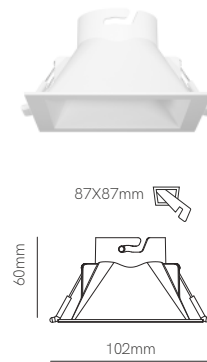

① Consult delivery terms and conditions.

Pulcom led accessory

Pulcom trim

Pulcom asymm trim

Pulcom r surface trim

*Pulcom trim and surface need Pulcom led.

Technical Information

Power	8W	-	-	-
Driver	DOB	-	-	-
Installation	Surface / Recessed	Recessed	Recessed	Surface
Color Temperature	2.700K/3.200K/4.000K	-	-	-
Lumens	800 lm	-	-	-
Material	Polycarbonate	Polycarbonate	Polycarbonate	Polycarbonate
Finishes	White / Black	White / Black / Wood	White / Black	White / Black / Wood