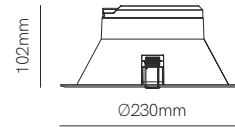

Mini Thesis dimm recessed

Thesis dimm recessed