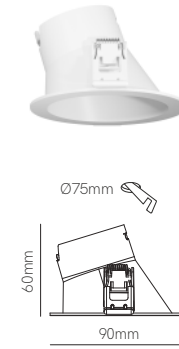

① Consult delivery terms and conditions.

Pulcom led accessory

Pulcom trim

Pulcom asymm trim

Pulcom r surface trim

*Pulcom trim and surface need Pulcom led.

Technical Information

Power	8W	-	-	-
Driver	DOB	-	-	-
Installation	Surface / Recessed	Recessed	Recessed	Surface
Color Temperature	2.700K/3.200K/4.000K	-	-	-
Lumens	800 lm	-	-	-
Material	Polycarbonate	Polycarbonate	Polycarbonate	Polycarbonate
Finishes	White / Black	White / Black / Wood	White / Black	White / Black / Wood