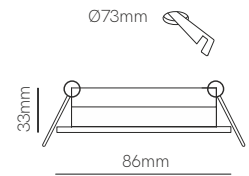

*IP20 includes GU10 Bulbholder, IP65 includes G5.3 Bulbholder.

Technical Information

Installation	Recessed	Recessed	Recessed
Material	Aluminium	Aluminium	Aluminium
Finishes	White / Black	White / Black	White / Black
Bulbholder	50mm GU10	50mm G5.3	50mm G5.3
Code	☐ 4758 ☐ 4759 ☒ Custom RAL	☐ 5214 ☐ 5215 ☒ Custom RAL	☐ 5216 ☐ 5217 ☒ Custom RAL
	IP 20	IP 65	IP 65

ⓘ Consult delivery terms and conditions.