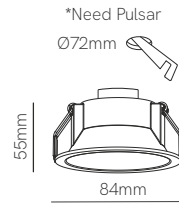

Pulsar trim

Asymmetric