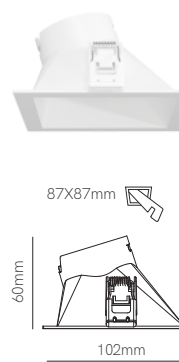

① Consult delivery terms and conditions.

Pulcom led accessory

Pulcom trim

Pulcom asymm trim

Pulcom r surface trim

*Pulcom trim and surface need Pulcom led.

Technical Information

Power	8W	-	-	-
Driver	DOB	-	-	-
Installation	Surface / Recessed	Recessed	Recessed	Surface
Color Temperature	2.700K/3.200K/4.000K	-	-	-
Lumens	800 lm	-	-	-
Material	Polycarbonate	Polycarbonate	Polycarbonate	Polycarbonate
Finishes	White / Black	White / Black / Wood	White / Black	White / Black / Wood