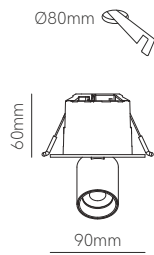

Mini Oxo r recessed

Mini Oxo sq recessed