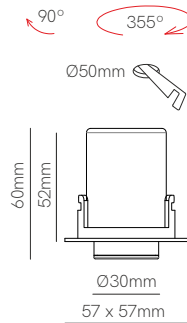

Nano Oxo r recessed

Nano Oxo sq recessed

Technical Information

Power	4W	4W
Driver	40 VDC 100mA	40 VDC 100mA
Installation	Recessed	Recessed
Color Temperature	Switch 2.700K / 3.200K / 4.000K	Switch 2.700K / 3.200K / 4.000K
Lumens	380 lm	380 lm
Material	Aluminium	Aluminium
Finishes	White / Black	White / Black
Code	☐ 4549-N ☒ 4551-N ☒ Custom RAL	☐ 4550-N ☒ 4552-N ☒ Custom RAL

ⓘ Consult delivery terms and conditions.

3 YEARS WARRANTY | 30.000 HOURS | → | IP 20 | 220/240 VAC | UGR <19 | PF >0,5 | | | 45° | 50/60 Hz | | +50°C / -20°C | | 1/10/50