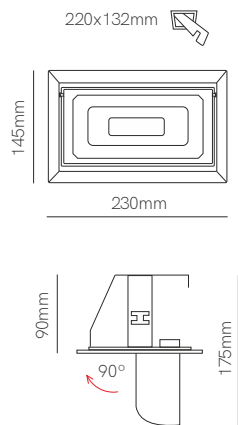

Bonn recessed

Technical Information

Power	40W
Driver	42vdc / 850mA
Installation	Recessed
Color Temperature	3.000K / 4.100K
Lumens	4.750 lm / 4.800 lm
Material	Aluminium
Finishes	White / Gray

Code	☐ 3.000K 4097
	☐ 4.100K 4096
	☐ 3.000K 4099
	☐ 4.100K 4098
	Custom RAL

Consult delivery terms and conditions.

5 YEARS WARRANTY |
30.000 HOURS |
IP 20 |
220/240 VAC |
PF >0,9 |
CRI ≥80 |
100° |
50/60 Hz |
|
+40°C / -20°C |
1/12