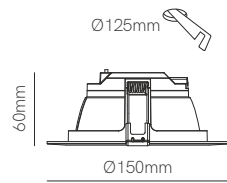

Technical Information

Power	14W	14W
Driver	DOB	DOB
Installation	Recessed	Recessed
Color Temperature	Switch 2.700K / 3.200K / 4.000K	3.000K / 4.000K
Lumens	1.320 lm	1.100 lm / 1.320 lm
Material	Polybutylene and Polycarbonate	Polybutylene and Polycarbonate
Finishes	White	White
Code	○ 5019	○ 3.000K 3485 ○ 4.000K 3486

100/277 VAC | CCT SWITCH

220/240 VAC | TRIAC DIMM

3 YEARS WARRANTY | 25.000 HOURS | → | IP 40 | PF >0,9 | CRI ≥80 | | 100° | 50/60 Hz | | +40°C / -20°C | 1/6