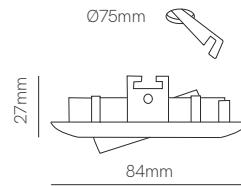

45°

45°

*G5.3 Bulbholder included.

Technical Information

Installation	Recessed	Recessed	Recessed
Material	Aluminium	Aluminium	Aluminium
Finishes	White / Gray / Brushed chrome	White / Gray / Brushed chrome	Gray / Brushed chrome
Bulbholder	50mm G5.3	50mm G5.3	50mm G5.3
Code	☐ 206280M ☒ 206284AL ☒ 206285AL ☒ Custom RAL	☐ 205280M ☒ 205284AL ☒ 205285AL ☒ Custom RAL	☐ 222230 ☐ 222238 ☒ Custom RAL

Accessories

Bulbholder GU10

☐ 301182

☒ Consult delivery terms and conditions.

3 YEARS WARRANTY | IP 20 | 1/50