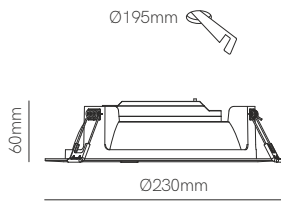

Air recessed