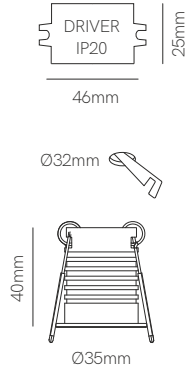

Nano Pulsar r / sq recessed

Nano Pulsar r / sq trim