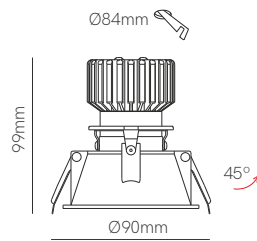

New

Tao recessed

Technical Information

Power	10W
Driver	25-42vdc / 250mA
Installation	Recessed
Color Temperature	Switch 2.700K / 3.200K / 4.000K
Lumens	590 lm / 740 lm / 680 lm
Material	Aluminium
Finishes	White / Black

Code	☐ 5718
	☐ 5719
	☒ Custom RAL

ⓘ Consult delivery terms and conditions.

3 YEARS WARRANTY | 30.000 HOURS | IP 20 | 220/240 VAC | UGR <19 | PF >0,9 | CRI ≥90 | 32° | 50/60 Hz | 30° beam angle icon | +50°C / -20°C | CCT SWITCH | 1/30