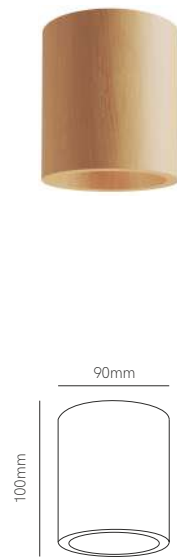

① Consult delivery terms and conditions.

Pulcom led accessory

Pulcom trim

Pulcom asymm trim

Pulcom r surface trim

*Pulcom trim and surface need Pulcom led.

Technical Information

Power	8W	-	-	-
Driver	DOB	-	-	-
Installation	Surface / Recessed	Recessed	Recessed	Surface
Color Temperature	2.700K/3.200K/4.000K	-	-	-
Lumens	800 lm	-	-	-
Material	Polycarbonate	Polycarbonate	Polycarbonate	Polycarbonate
Finishes	White / Black	White / Black / Wood	White / Black	White / Black / Wood