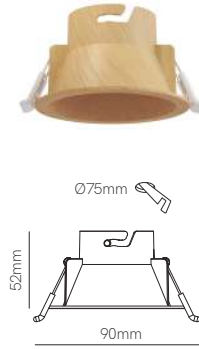

① Consult delivery terms and conditions.

Pulcom led accessory

Pulcom trim

Pulcom asymm trim

Pulcom r surface trim

*Pulcom trim and surface need Pulcom led.

Technical Information

Power	8W	-	-	-
Driver	DOB	-	-	-
Installation	Surface / Recessed	Recessed	Recessed	Surface
Color Temperature	2.700K/3.200K/4.000K	-	-	-
Lumens	800 lm	-	-	-
Material	Polycarbonate	Polycarbonate	Polycarbonate	Polycarbonate
Finishes	White / Black	White / Black / Wood	White / Black	White / Black / Wood