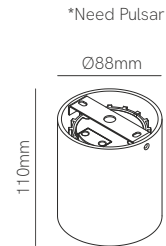

Pulsar surface accessory

RECESSED

Technical Information

Power	8W	-	-
Driver	DOB	-	-
Installation	Recessed	Recessed	Surface
Color Temperature	Switch 2.700K / 3.200K / 4.000K	-	-
Lumens	780 lm / 800 lm / 840 lm	-	-
Material	Aluminium	Aluminium	Aluminium
Finishes	White / Black	White / Black / White-matt gold / Black-matt gold	White / Black

Code	○ 5057	● 5206	○ 5110
	● 5058	● 5207	● 5111
	① 🌈 Custom RAL	○ 5059 Asymmetric	① 🌈 Custom RAL
		● 5060 Asymmetric	
		● 5212 Asymmetric	
	● 5213 Asymmetric		
	① 🌈 Custom RAL		

1/10/30

1/50

1/20

① Consult delivery terms and conditions.

3 YEARS WARRANTY | 30.000 HOURS | IP 65 | 220/240 VAC | UGR <16 | PF >0,9 | CRI ≥85 | 40° | 50/60 Hz | TRIAC DIMM | RT 2012 REGLEMENTATION THERMIQUE | +45°C / -20°C | CCT SWITCH