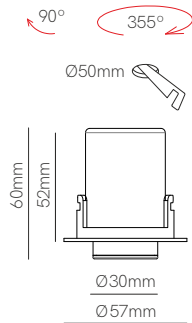

Nano Oxo r recessed

Nano Oxo sq recessed

Technical Information

Power	4W	4W
Driver	40 VDC 100mA	40 VDC 100mA
Installation	Recessed	Recessed
Color Temperature	Switch 2.700K / 3.200K / 4.000K	Switch 2.700K / 3.200K / 4.000K
Lumens	380 lm	380 lm
Material	Aluminium	Aluminium
Finishes	White / Black	White / Black
Code	☐ 4549-N ☒ 4551-N ☒ Custom RAL	☐ 4550-N ☒ 4552-N ☒ Custom RAL

ⓘ Consult delivery terms and conditions.

3 YEARS WARRANTY | 30.000 HOURS | → | IP 20 | 220/240 VAC | UGR <19 | PF >0,5 | | | 45° | 50/60 Hz | | +50°C / -20°C | | 1/10/50