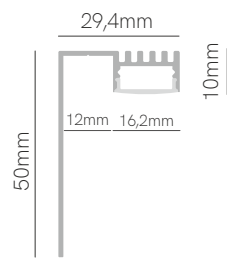

*Useful area: 12,6x6,3mm.