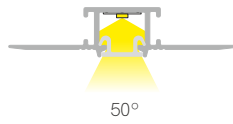

*Useful area: 12x3mm.