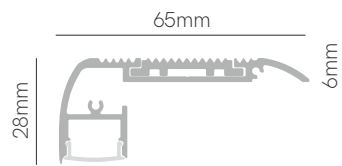

Box 67

*Useful area: 12x3mm.

Compatible led strips.

Technical Information

Max. power	12W/m
Installation	Surface / stairs
Material	Aluminium 6063 / 6060
Finishes	Black
Code	■ 67122

Accessories

Diffuser PC
Opal 70%
■ 67440

End Cap
Left
■ 67632-L

End Cap
Right
■ 67632-R

PVC anti-skid cover
■ 67452