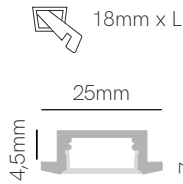

Box 15

*Useful area: 12x5mm.

Box 16

*Useful area: 12x5mm.

Compatible led strips.

Box 15

Box 16

Technical Information

Max. power	20W/m	20W/m
Installation	Recessed	Surface
Material	Aluminium 6063 / 6060	Aluminium 6063 / 6060
Finishes	White / Black / Aluminium	White / Black / Aluminium
Code	☐ 15121 ☒ 15122 ☐ 15119 ☒ Custom RAL	☐ 16121 ☒ 16122 ☐ 16119 ☒ Custom RAL

ⓘ Consult delivery terms and conditions.

Common accessories

Diffuser PC Transp. 90% ☐ 20450	Diffuser PC Opal 70% ☐ 20440	Diffuser PC Black 50% ☐ 20472	Diffuser Silicone Opal 60% (max. 60m) ☐ 20469 ☐ 20469-15

Box 15 accessories

End Cap ☐ 15631 ☒ 15632 ☐ 15633	End Cap ☐ 15621 ☒ 15622 ☐ 15623

Box 16 accessories

End Cap ☐ 16631 ☒ 16632 ☐ 16633	End Cap ☐ 16621 ☒ 16622 ☐ 16623	Clip Metallic ☐ 20330	Clip Rotable Metallic ☐ 20350	Clip PC ☐ 20380 ☒ 20382