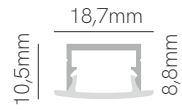

Box 87

*Useful area: 5x2,5mm.

70°

Box 92

*Useful area: 12x3mm.

95°

Compatible led strips.

Box 87

Box 92

Technical Information

Max. power	15W/m	15W/m
Installation	Recessed	Recessed
Material	Aluminium 6063 / 6060	Aluminium 6063 / 6060
Finishes	Black / Aluminium	Aluminium
Code	■ 87122 □ 87119 ⓘ Custom RAL	□ 92119 ⓘ Custom RAL

ⓘ Consult delivery terms and conditions.

Box 87 accessories

Box 92 accessories