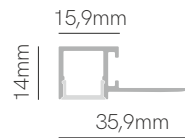

Box 68

*Useful area: 12x3mm.

Box 32

*Useful area: 12x3mm.

Compatible led strips.

Technical Information

Max. power	20W/m	20W/m
Installation	Trimless	Trimless
Material	Aluminium 6063 / 6060	Aluminium 6063 / 6060
Finishes	White / Black	White
Code	☐ 68121 ☒ 68122	☐ 32121

Common accessories

Box 68 accessories

Box 32 accessories