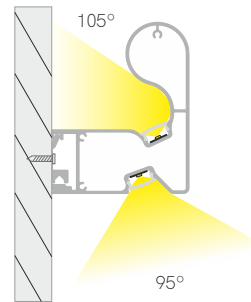

Consult delivery terms and conditions.

Accessories

Diffuser PC
Opal 70%
 33440

Diffuser
Silicone Opal 60%
(max. 60m)
 20469
 20469-15

End Cap
 33621
 33622
 33623

▶ VIDEO

Box 98 railing

Compatible led strips.