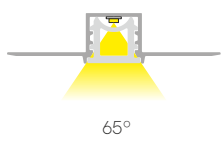

*Useful area: 10x3mm.

Compatible led strips.

Technical Information

Max. power	15W/m
Installation	Trimless
Material	Aluminium 6063 / 6060
Finishes	Aluminium
Code	<input type="checkbox"/> 69119

Accessories

- Diffuser Continuous (max. 20m)
 69440
- End Cap 69633
- End Cap 69623