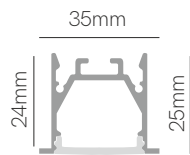

Box 19

22mm x L

*Useful area: 12x17,7mm.

*Useful area: 12x17,7mm.

Box 10

Box 19

Compatible led strips.

Technical Information