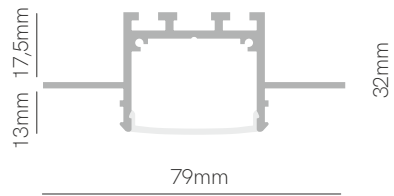

Box 37

40mm x L

*Useful area: 23x20mm.

Compatible led strips.

Technical Information

Max. power	40W/m
Installation	Trimless
Material	Aluminium 6063 / 6060
Finishes	White
Code	☐ 37121
	☒ Custom RAL

ⓘ Consult delivery terms and conditions.

Accessories

Diffuser PC
Opal 70%
☐ 37480

End Cap
☐ 37621