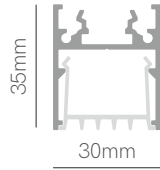

NEW

Box 41

*Useful area: 15x5mm.

*Useful area: 20x12mm.

Compatible led strips.

Technical Information

Max. power	30W/m	30W/m
Installation	Surface / Pendant	Surface / Pendant
Material	Aluminium 6063 / 6060	Aluminium 6063 / 6060
Finishes	White / Black	White / Black
Code	☐ 41121 ☐ 41122 ☒ Custom RAL	☐ 89121 ☐ 89122 ☒ Custom RAL

ⓘ Consult delivery terms and conditions.

Box 41 accessories

Diffuser PC Opal 80° ☐ 41440
Diffuser PC Prismatic 83° ☐ 41450
Diffuser PC Low glare black ☒ 41472
End Cap ☐ 41621 ☒ 41622
Clip Metallic ☐ 41330
Suspension Kit Metallic (2m)
☐ 41780
☐ 41781
☒ 41782

Box 89 accessories

Diffuser PC Opal 135° ☐ 89440
End Cap ☐ 89621 ☒ 89622
Clip Metallic ☐ 89330
Suspension Kit Metallic (2m)
☐ 34720
☐ 34721
☒ 34722