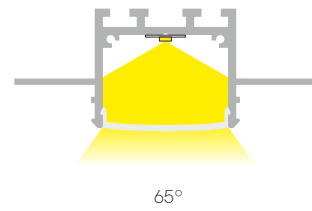

Box 37

40mm x L

*Useful area: 23x20mm.

Compatible led strips.

Technical Information

Max. power	40W/m
Installation	Trimless
Material	Aluminium 6063 / 6060
Finishes	White
Code	☐ 37121
	☒ Custom RAL

ⓘ Consult delivery terms and conditions.

Accessories

Diffuser PC
Opal 70%
☐ 37480

End Cap
☐ 37621