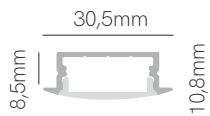

Max Power	IP	Standard finishes	Standard Size
25W MAX	20 IP	White Black Alum.	2m
15W MAX	20 IP	Alum.	2m
15W MAX	20 IP	Alum.	2m
15W MAX	20 IP	Alum.	2m
15W MAX	20 IP	White Black Alum.	2m
20W MAX	20 IP	White Black Alum.	2m
20W MAX	20 IP	White Black Alum.	2m / 4m
20W MAX	20 IP	White Black Alum.	2m
20W MAX	20 IP	White Black Alum.	2m / 4m
25W MAX	20 IP	White Black Alum.	2m
15W MAX	20 IP	White Alum.	2m
2x15W MAX	20 IP	Black Alum.	2m
25W MAX	20 IP	White Black Alum.	2m
20W MAX	20 IP	White Black Alum.	2m
15W MAX	20 IP	White Black Alum.	2m
40W MAX	20 IP	Alum.	2m
25W MAX	55 IP	Alum.	2m
20W MAX 40W MAX	20 IP	Alum.	2m
20W MAX	20 IP	White	2m
20W MAX	20 IP	White Black Alum.	2m
30W MAX	20 IP	Alum.	2m
40W MAX	20 IP	White Black Alum.	2m

Max Power	IP	Standard finishes	Standard Size
40W MAX	40 IP	White	2m
40W MAX	20 IP	White Black Alum.	2m
25W MAX	20 IP	Black	2m
30W MAX	20 IP	White Black	2m
25W MAX	20 IP	White Black Alum.	2m
25W MAX	20 IP	White Black Alum.	2m
22W MAX	20 IP	Alum.	2m
20W MAX	20 IP	White Black Alum.	2m
12W MAX	20 IP	White Black Alum.	2m
12W MAX	20 IP	Black	2m
20W MAX	20 IP	White Black	2m
15W MAX	20 IP	Alum.	2m
22W MAX	20 IP	White Black Alum.	2m
22W MAX	20 IP	White Black Alum.	2m
25W MAX	20 IP	White Black Alum.	2m
15W MAX	20 IP	White Black Alum.	2m
15W MAX	20 IP	White Alum.	2m
30W MAX	20 IP	White Black	2m
15W MAX	20 IP	Alum.	2m
22W MAX	20 IP	White Black Alum.	2m
30W MAX	20 IP	White Black	2m
20W MAX	20 IP	White Black	2m

Box 53

Box 23

25mm x L

*Useful area: 20x6mm.

*Useful area: 20x6mm.

115°

115°

Compatible led strips.