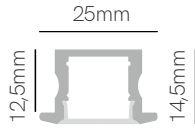

Max Power	IP	Standard finishes	Standard Size
25W MAX	20 IP	White Black Alum.	2m
15W MAX	20 IP	Alum.	2m
15W MAX	20 IP	Alum.	2m
15W MAX	20 IP	Alum.	2m
15W MAX	20 IP	White Black Alum.	2m
20W MAX	20 IP	White Black Alum.	2m
20W MAX	20 IP	White Black Alum.	2m / 4m
20W MAX	20 IP	White Black Alum.	2m
20W MAX	20 IP	White Black Alum.	2m / 4m
25W MAX	20 IP	White Black Alum.	2m
15W MAX	20 IP	White Alum.	2m
2x15W MAX	20 IP	Black Alum.	2m
25W MAX	20 IP	White Black Alum.	2m
20W MAX	20 IP	White Black Alum.	2m
15W MAX	20 IP	White Black Alum.	2m
40W MAX	20 IP	Alum.	2m
25W MAX	55 IP	Alum.	2m
20W MAX 40W MAX	20 IP	Alum.	2m
20W MAX	20 IP	White	2m
20W MAX	20 IP	White Black Alum.	2m
30W MAX	20 IP	Alum.	2m
40W MAX	20 IP	White Black Alum.	2m

Max Power	IP	Standard finishes	Standard Size
40W MAX	40 IP	White	2m
40W MAX	20 IP	White Black Alum.	2m
25W MAX	20 IP	Black	2m
30W MAX	20 IP	White Black	2m
25W MAX	20 IP	White Black Alum.	2m
25W MAX	20 IP	White Black Alum.	2m
22W MAX	20 IP	Alum.	2m
20W MAX	20 IP	White Black Alum.	2m
12W MAX	20 IP	White Black Alum.	2m
12W MAX	20 IP	Black	2m
20W MAX	20 IP	White Black	2m
15W MAX	20 IP	Alum.	2m
22W MAX	20 IP	White Black Alum.	2m
22W MAX	20 IP	White Black Alum.	2m
25W MAX	20 IP	White Black Alum.	2m
15W MAX	20 IP	White Black Alum.	2m
15W MAX	20 IP	White Alum.	2m
30W MAX	20 IP	White Black	2m
15W MAX	20 IP	Alum.	2m
22W MAX	20 IP	White Black Alum.	2m
30W MAX	20 IP	White Black	2m
20W MAX	20 IP	White Black	2m

Box 17

Box 18

18mm x L

*Useful area: 12x10mm.

*Useful area: 12x10mm.

65°

65°

60°