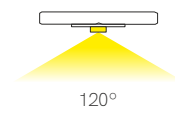

ⓘ Consult delivery terms and conditions.

Accessories

Diffuser PC
Opal 70%
 73440

End Cap
 73621
 73622
 73623

End Cap
 73631
 73632
 73633

Box 30 12mm

Box 30 20mm

Compatible led strips.