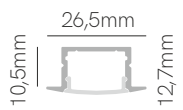

Max Power	IP	Standard finishes	Standard Size
25W MAX	20 IP	White Black Alum.	2m
15W MAX	20 IP	Alum.	2m
15W MAX	20 IP	Alum.	2m
15W MAX	20 IP	Alum.	2m
15W MAX	20 IP	White Black Alum.	2m
20W MAX	20 IP	White Black Alum.	2m
20W MAX	20 IP	White Black Alum.	2m / 4m
20W MAX	20 IP	White Black Alum.	2m
20W MAX	20 IP	White Black Alum.	2m / 4m
25W MAX	20 IP	White Black Alum.	2m
15W MAX	20 IP	White Alum.	2m
2x15W MAX	20 IP	Black Alum.	2m
25W MAX	20 IP	White Black Alum.	2m
20W MAX	20 IP	White Black Alum.	2m
15W MAX	20 IP	White Black Alum.	2m
40W MAX	20 IP	Alum.	2m
25W MAX	55 IP	Alum.	2m
20W MAX 40W MAX	20 IP	Alum.	2m
20W MAX	20 IP	White	2m
20W MAX	20 IP	White Black Alum.	2m
30W MAX	20 IP	Alum.	2m
40W MAX	20 IP	White Black Alum.	2m

Max Power	IP	Standard finishes	Standard Size
40W MAX	40 IP	White	2m
40W MAX	20 IP	White Black Alum.	2m
25W MAX	20 IP	Black	2m
30W MAX	20 IP	White Black	2m
25W MAX	20 IP	White Black Alum.	2m
25W MAX	20 IP	White Black Alum.	2m
22W MAX	20 IP	Alum.	2m
20W MAX	20 IP	White Black Alum.	2m
12W MAX	20 IP	White Black Alum.	2m
12W MAX	20 IP	Black	2m
20W MAX	20 IP	White Black	2m
15W MAX	20 IP	Alum.	2m
22W MAX	20 IP	White Black Alum.	2m
22W MAX	20 IP	White Black Alum.	2m
25W MAX	20 IP	White Black Alum.	2m
15W MAX	20 IP	White Black Alum.	2m
15W MAX	20 IP	White Alum.	2m
30W MAX	20 IP	White Black	2m
15W MAX	20 IP	Alum.	2m
22W MAX	20 IP	White Black Alum.	2m
30W MAX	20 IP	White Black	2m
20W MAX	20 IP	White Black	2m

ⓘ Consult delivery terms and conditions.

Box 87 accessories

Box 92 accessories

Box 74

Box 43

*Useful area: 16x6mm.

*Useful area: 14x5mm.

85°