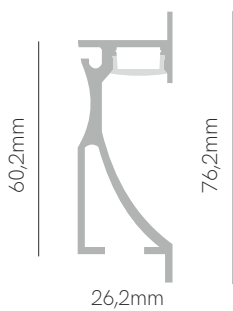

Box 21

*Useful area: 12x3mm.

Compatible led strips.

Technical Information

Max. power	15W/m
Installation	Recessed
Material	Aluminium 6063 / 6060
Finishes	White / Aluminium
Code	☐ 21121 ☐ 21119 ☒ Custom RAL

Consult delivery terms and conditions.

Accessories

Diffuser PC
Opal 70%
☐ 20497

Diffuser
Silicone Opal 60%
(max. 60m)
☐ 20469
☐ 20469-15

End Cap
Left
☐ 21631
☐ 21633

End Cap
Right
☐ 21621
☐ 21623