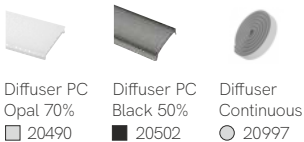

Common accessories

Diffuser PC Opal 70% ☐ 20490
Diffuser PC Black 50% ☒ 20502
Diffuser Continuous ☐ 20997