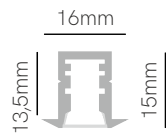

Box 11

Box 12

12mm x L

*Useful area: 5x10mm.

*Useful area: 5x10mm.

35°

35°

Box 11