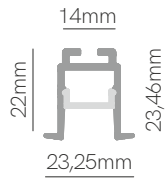

*Useful area: 12x3mm.

*Useful area: 12x3mm.