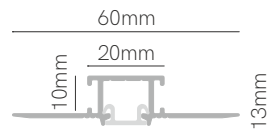

Box 68

*Useful area: 12x3mm.

Box 32

*Useful area: 12x3mm.

Compatible led strips.

Technical Information

Max. power	20W/m	20W/m
Installation	Trimless	Trimless
Material	Aluminium 6063 / 6060	Aluminium 6063 / 6060
Finishes	White / Black	White
Code	☐ 68121 ☒ 68122	☐ 32121

Common accessories

Box 68 accessories

Box 32 accessories