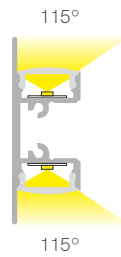

Common accessories

Box 68 accessories

Box 32 accessories

Box 22

*Useful area: 12x3mm.

Compatible led strips.

Technical Information

Max. power	2x15W/m
Installation	Surface
Material	Aluminium 6063 / 6060
Finishes	Black / Aluminium