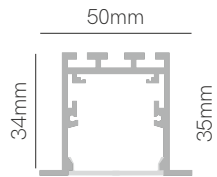

Box 14

40mm x L

*Useful area: 23x20mm.