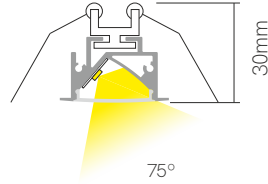

ⓘ Consult delivery terms and conditions.

Accessories

Diffuser PC
Opal 70%
 37480

End Cap
 37621

Box 24

*Useful area: 12x3mm.

Compatible led strips.

Technical Information