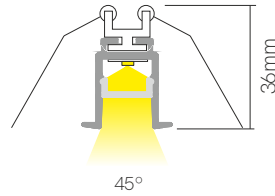

End Cap
 43621
 43622
 43623

Clip
Metallic
 43330

Clip 45°
Metallic
 43530

Box 95

Box 75

*Useful area: 12x3mm.

*Useful area: 12x3mm.

Compatible led strips.