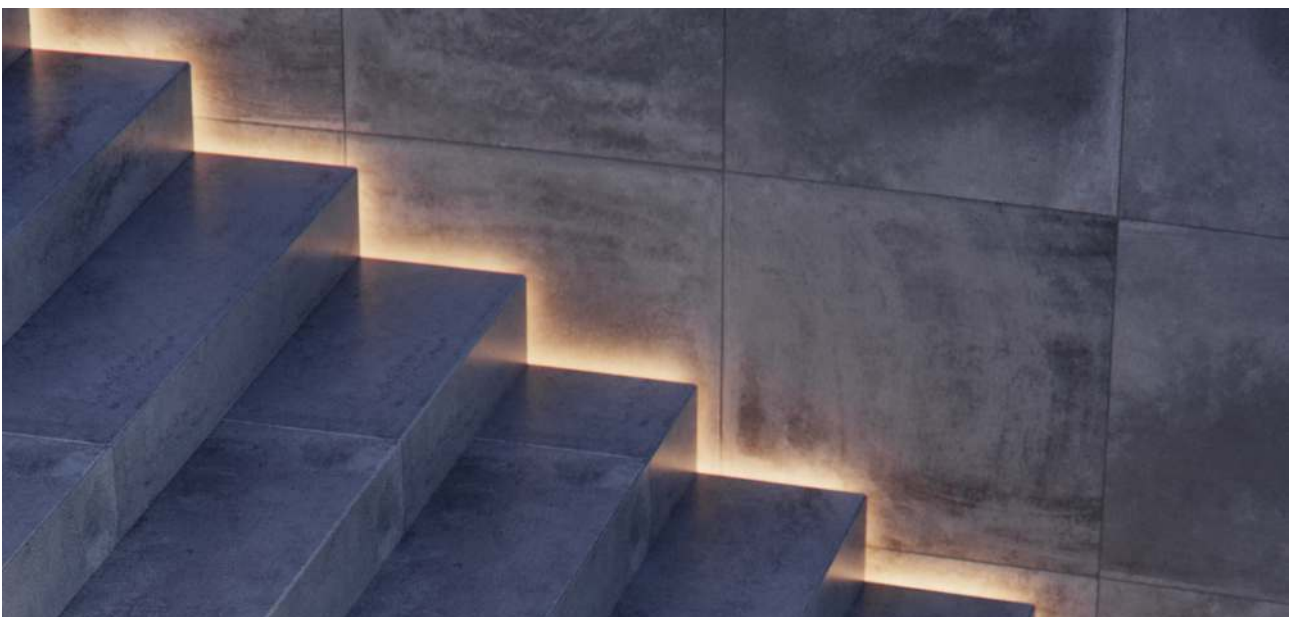

End Cap
○ 28633

End Cap
○ 28623

Clip
Metallic
■ 28330

3 YEARS WARRANTY

IP 20

2m Max

Box 29

*Useful area: 12x18mm.