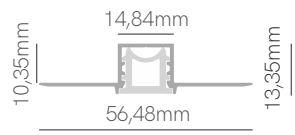

*Useful area: 10x3mm.

Compatible led strips.

Technical Information

Max. power	15W/m
Installation	Trimless
Material	Aluminium 6063 / 6060
Finishes	Aluminium
Code	<input type="checkbox"/> 69119

Accessories

- Diffuser Continuous (max. 20m)
 69440
- End Cap 69633
- End Cap 69623