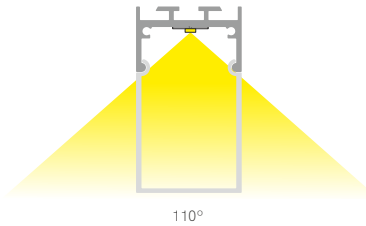

Compatible led strips.

Technical Information

Max. power	30W/m	30W/m
Installation	Surface / Pendant	Surface / Pendant
Material	Aluminium 6063 / 6060	Aluminium 6063 / 6060
Finishes	White / Black	White / Black
Code	☐ 41121 ☐ 41122 ☒ Custom RAL	☐ 89121 ☐ 89122 ☒ Custom RAL

ⓘ Consult delivery terms and conditions.

Box 41 accessories

Diffuser PC Opal 80° ☐ 41440
Diffuser PC Prismatic 83° ☐ 41450
Diffuser PC Low glare black ☒ 41472
End Cap ☐ 41621 ☒ 41622
Clip Metallic ☐ 41330
Suspension Kit Metallic (2m)
☐ 41780
☐ 41781
☒ 41782

Box 89 accessories

Diffuser PC Opal 135° ☐ 89440
End Cap ☐ 89621 ☒ 89622
Clip Metallic ☐ 89330
Suspension Kit Metallic (2m)
☐ 34720
☐ 34721
☒ 34722