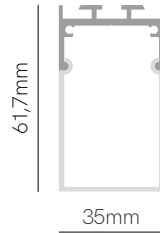

NEW

*Useful area: 15x5mm.

Box 89

*Useful area: 20x12mm.

Compatible led strips.

Technical Information

Max. power	30W/m	30W/m
Installation	Surface / Pendant	Surface / Pendant
Material	Aluminium 6063 / 6060	Aluminium 6063 / 6060
Finishes	White / Black	White / Black
Code	☐ 41121 ☐ 41122 ☒ Custom RAL	☐ 89121 ☐ 89122 ☒ Custom RAL

ⓘ Consult delivery terms and conditions.

Box 41 accessories

Diffuser PC Opal 80° ☐ 41440
Diffuser PC Prismatic 83° ☐ 41450
Diffuser PC Low glare black ☒ 41472
End Cap ☐ 41621 ☒ 41622
Clip Metallic ☐ 41330
Suspension Kit Metallic (2m)
☐ 41780
☐ 41781
☒ 41782

Box 89 accessories

Diffuser PC Opal 135° ☐ 89440
End Cap ☐ 89621 ☒ 89622
Clip Metallic ☐ 89330
Suspension Kit Metallic (2m)
☐ 34720
☐ 34721
☒ 34722