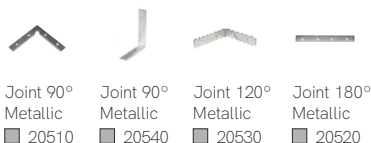

Joint 90° Metallic ☐ 20510
Joint 90° Metallic ☐ 20540
Joint 120° Metallic ☐ 20530
Joint 180° Metallic ☐ 20520

Box 10 accessories

End Cap
☐ 10621
☒ 10622
☐ 10623

Spring Clip Metallic ☐ 20710

Box 19 accessories

End Cap
☐ 19621
☒ 19622
☐ 19623

Clip Metallic ☐ 19330

Suspension Kit Metallic ☐ 20720 (2m)

Base 455x47x28mm

☐ 35331	☒ 35332	30W/24VDC on/off
☐ 35361	☒ 35362	60W/24VDC on/off
☐ 35311	☒ 35312	100W/24VDC on/off
☐ 35351	☒ 35352	150W/24VDC on/off
☐ 35731	☒ 35732	30W/24VDC dali
☐ 35761	☒ 35762	60W/24VDC dali
☐ 35711	☒ 35712	100W/24VDC dali
☐ 35751	☒ 35752	150W/24VDC dali