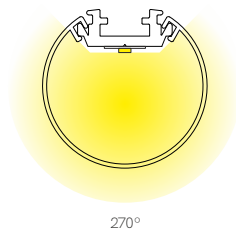

NEW

*Useful area: 25x12mm.

*Useful area: 15x12mm.

Compatible led strips.

Technical Information

Max. power	30W/m	22W/m
Installation	Surface / Pendant	Surface / Pendant
Material	Aluminium 6063 / 6060	Aluminium 6063 / 6060
Diffuser	Opal PC 80%	Opal PC 80%
Finishes	Aluminium	Aluminium
Code	☐ 34121	☐ 57121

ⓘ Consult delivery terms and conditions.

Box 34 accessories

- 34621
- 34622
- 34623

- 34720
- 34721
- 34722

Box 57 accessories

- 57621
- 57622
- 57623

- 34720
- 34721
- 34722

- 40555