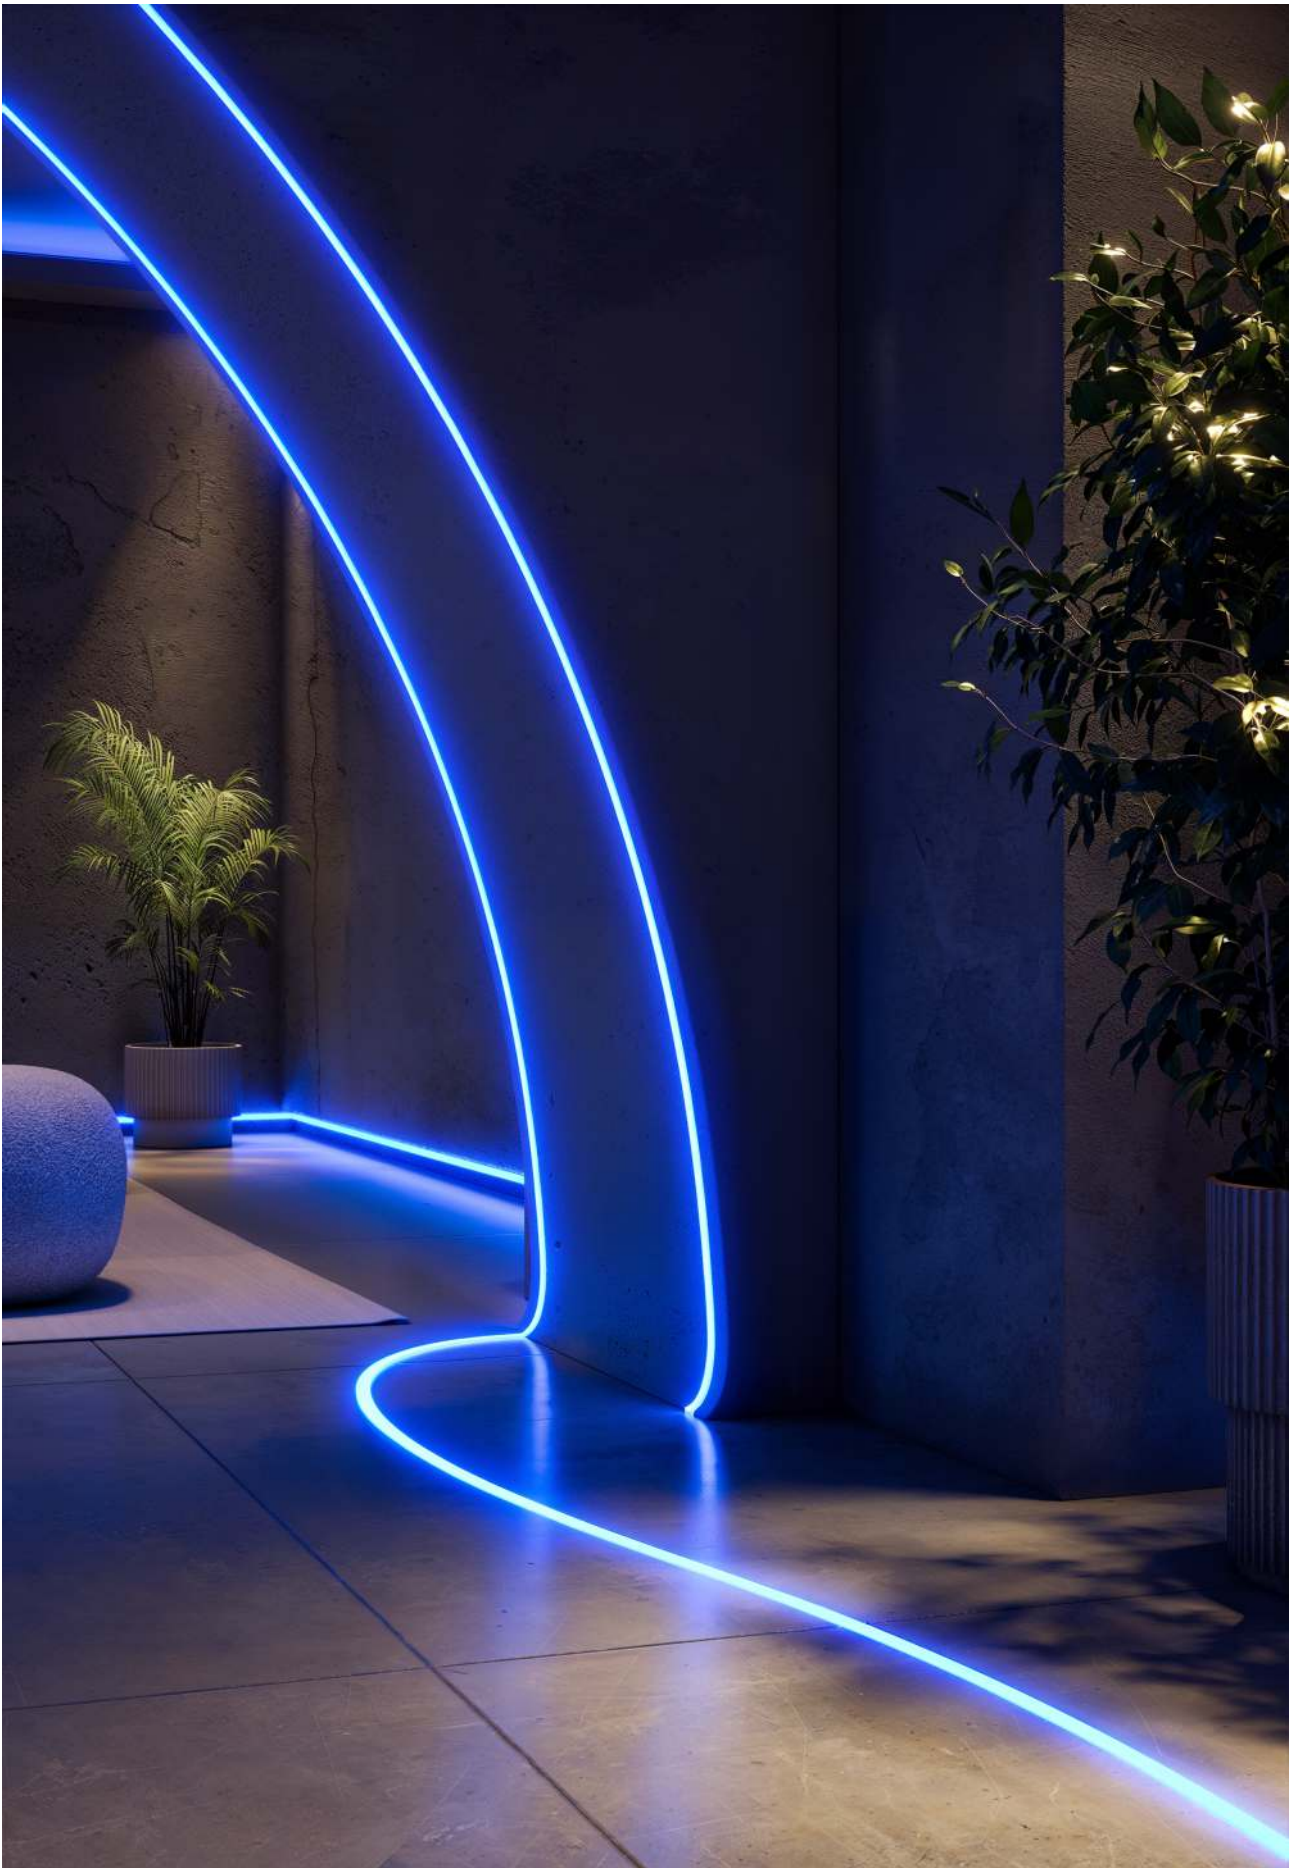

ⓘ Consult delivery terms and conditions.

Accessories

Diffuser PC
Opal 70%
 24440

End Cap
 24631
 24632
 24633

End Cap
 24621
 24622
 24623

Spring Clip
Metallic
 24710

Box 69

16 x L