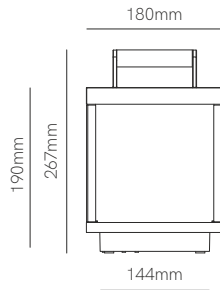

Madi

55mm

130mm

130mm

Technical Information

Power	4W
Installation	Portable
Color Temperature	Switch 2.700K / 3.200K / 4.000K
Lumens	600 lm
Material	Polycarbonate and ABS
Finishes	White
Code	○ 5154

CE RoHS

3 YEARS WARRANTY |
 2 YEARS WARRANTY |
 POWER BANK |
 3-4 HOURS |
 100% 6-7H SOS |
 50% 12-15H |
 USB-C 5V 2A |
 5.200 mAh |
 IP 54 |
 CRI ≥80 |
 200° |
 DIMMABLE |
 IK08 |
 +40°C -10°C |
 CCT SWITCH |
 1/20

Visor

Technical Information

Power	5W
Installation	Portable
Color Temperature	3.000K
Lumens	460 lm / 230 lm / 46 lm
Material	Aluminium
Finishes	White / Corten
Code	<input type="checkbox"/> 3929 <input checked="" type="checkbox"/> 3931

▶ VIDEO

Stem

Technical Information

Power	5W
Installation	Table
Color Temperature	2.700K
Lumens	175 lm
Material	Aluminium and polycarbonate
Finishes	White / Black
Code	○ 4979 ● 4981