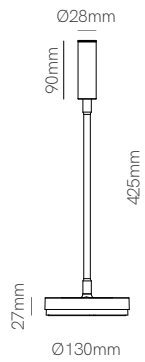

Visor

Technical Information

Power	5W
Installation	Portable
Color Temperature	3.000K
Lumens	460 lm / 230 lm / 46 lm
Material	Aluminium
Finishes	White / Corten
Code	<input type="checkbox"/> 3929 <input checked="" type="checkbox"/> 3931

▶ VIDEO

Stem

Technical Information

Power	5W
Installation	Table
Color Temperature	2.700K
Lumens	175 lm
Material	Aluminium and polycarbonate
Finishes	White / Black
Code	○ 4979 ● 4981