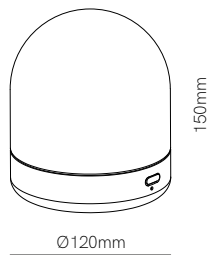

Portable & table

New

Asti

Technical Information

Power	2W
Installation	Portable
Color Temperature	2.200K
Lumens	130 lm
Material	Aluminium and glass
Finishes	Brushed Gold
Code	 5733

CE RoHS 

 3 YEARS WARRANTY |
  1 YEARS WARRANTY |
 30.000 HOURS |
  4 HOURS |
  6 HOURS |
 USB-C 5V |
  3.000 mAh |
 IP 54 |
  CRI ≥90 |
  180° |
  180° |
  DIMMABLE |
  +50°C -20°C |
  1/12

▶ VIDEO

Bag

Technical Information

Power	2W
Installation	Portable
Color Temperature	3.000K
Lumens	50 lm
Material	Aluminium
Finishes	White / Black / Brushed Gold / Champagne
Code	<input type="checkbox"/> 5329 <input type="checkbox"/> 5330 <input checked="" type="checkbox"/> 5331 <input type="checkbox"/> 5332

▶ VIDEO

Stem

Technical Information

Power	5W
Installation	Table
Color Temperature	2.700K
Lumens	175 lm
Material	Aluminium and polycarbonate
Finishes	White / Black
Code	○ 4979 ● 4981