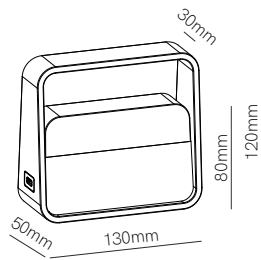

Portable & table

New

Asti

Technical Information

Power	2W
Installation	Portable
Color Temperature	2.200K
Lumens	130 lm
Material	Aluminium and glass
Finishes	Brushed Gold
Code	 5733

CE RoHS 

 3 YEARS WARRANTY |
  1 YEARS WARRANTY |
 30.000 HOURS |
  4 HOURS |
  6 HOURS |
 USB-C 5V |
  3.000 mAh |
 IP 54 |
  CRI ≥90 |
  180° |
  180° |
  DIMMABLE |
  +50°C -20°C |
  1/12

▶ VIDEO

Bag

Technical Information

Power	2W
Installation	Portable
Color Temperature	3.000K
Lumens	50 lm
Material	Aluminium
Finishes	White / Black / Brushed Gold / Champagne
Code	<input type="checkbox"/> 5329 <input type="checkbox"/> 5330 <input checked="" type="checkbox"/> 5331 <input type="checkbox"/> 5332

▶ VIDEO

Stem

Technical Information

Power	5W
Installation	Table
Color Temperature	2.700K
Lumens	175 lm
Material	Aluminium and polycarbonate
Finishes	White / Black
Code	○ 4979 ● 4981