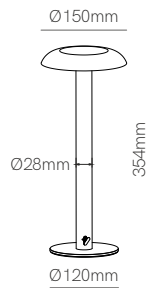

▶ VIDEO

Bag

Technical Information

Power	2W
Installation	Portable
Color Temperature	3.000K
Lumens	50 lm
Material	Aluminium
Finishes	White / Black / Brushed Gold / Champagne
Code	<input type="checkbox"/> 5329 <input type="checkbox"/> 5330 <input checked="" type="checkbox"/> 5331 <input type="checkbox"/> 5332

▶ VIDEO

Bimba

Technical Information

Power	2W
Installation	Portable
Color Temperature	Switch 2.000K / 3.100K / 5.000K
Lumens	118 lm
Material	Aluminium
Finishes	White / Black / Brushed Gold / Champagne
Code	<ul style="list-style-type: none"> ○ 5325 ● 5326 ● 5327 ● 5328

Visor

Technical Information

Power	5W
Installation	Portable
Color Temperature	3.000K
Lumens	460 lm / 230 lm / 46 lm
Material	Aluminium
Finishes	White / Corten
Code	<input type="checkbox"/> 3929 <input checked="" type="checkbox"/> 3931

▶ VIDEO

Stem

Technical Information

Power	5W
Installation	Table
Color Temperature	2.700K
Lumens	175 lm
Material	Aluminium and polycarbonate
Finishes	White / Black
Code	○ 4979 ● 4981