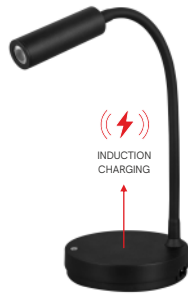

▶ VIDEO

Stem

Technical Information

Power	5W
Installation	Table
Color Temperature	2.700K
Lumens	175 lm
Material	Aluminium and polycarbonate
Finishes	White / Black
Code	○ 4979 ● 4981