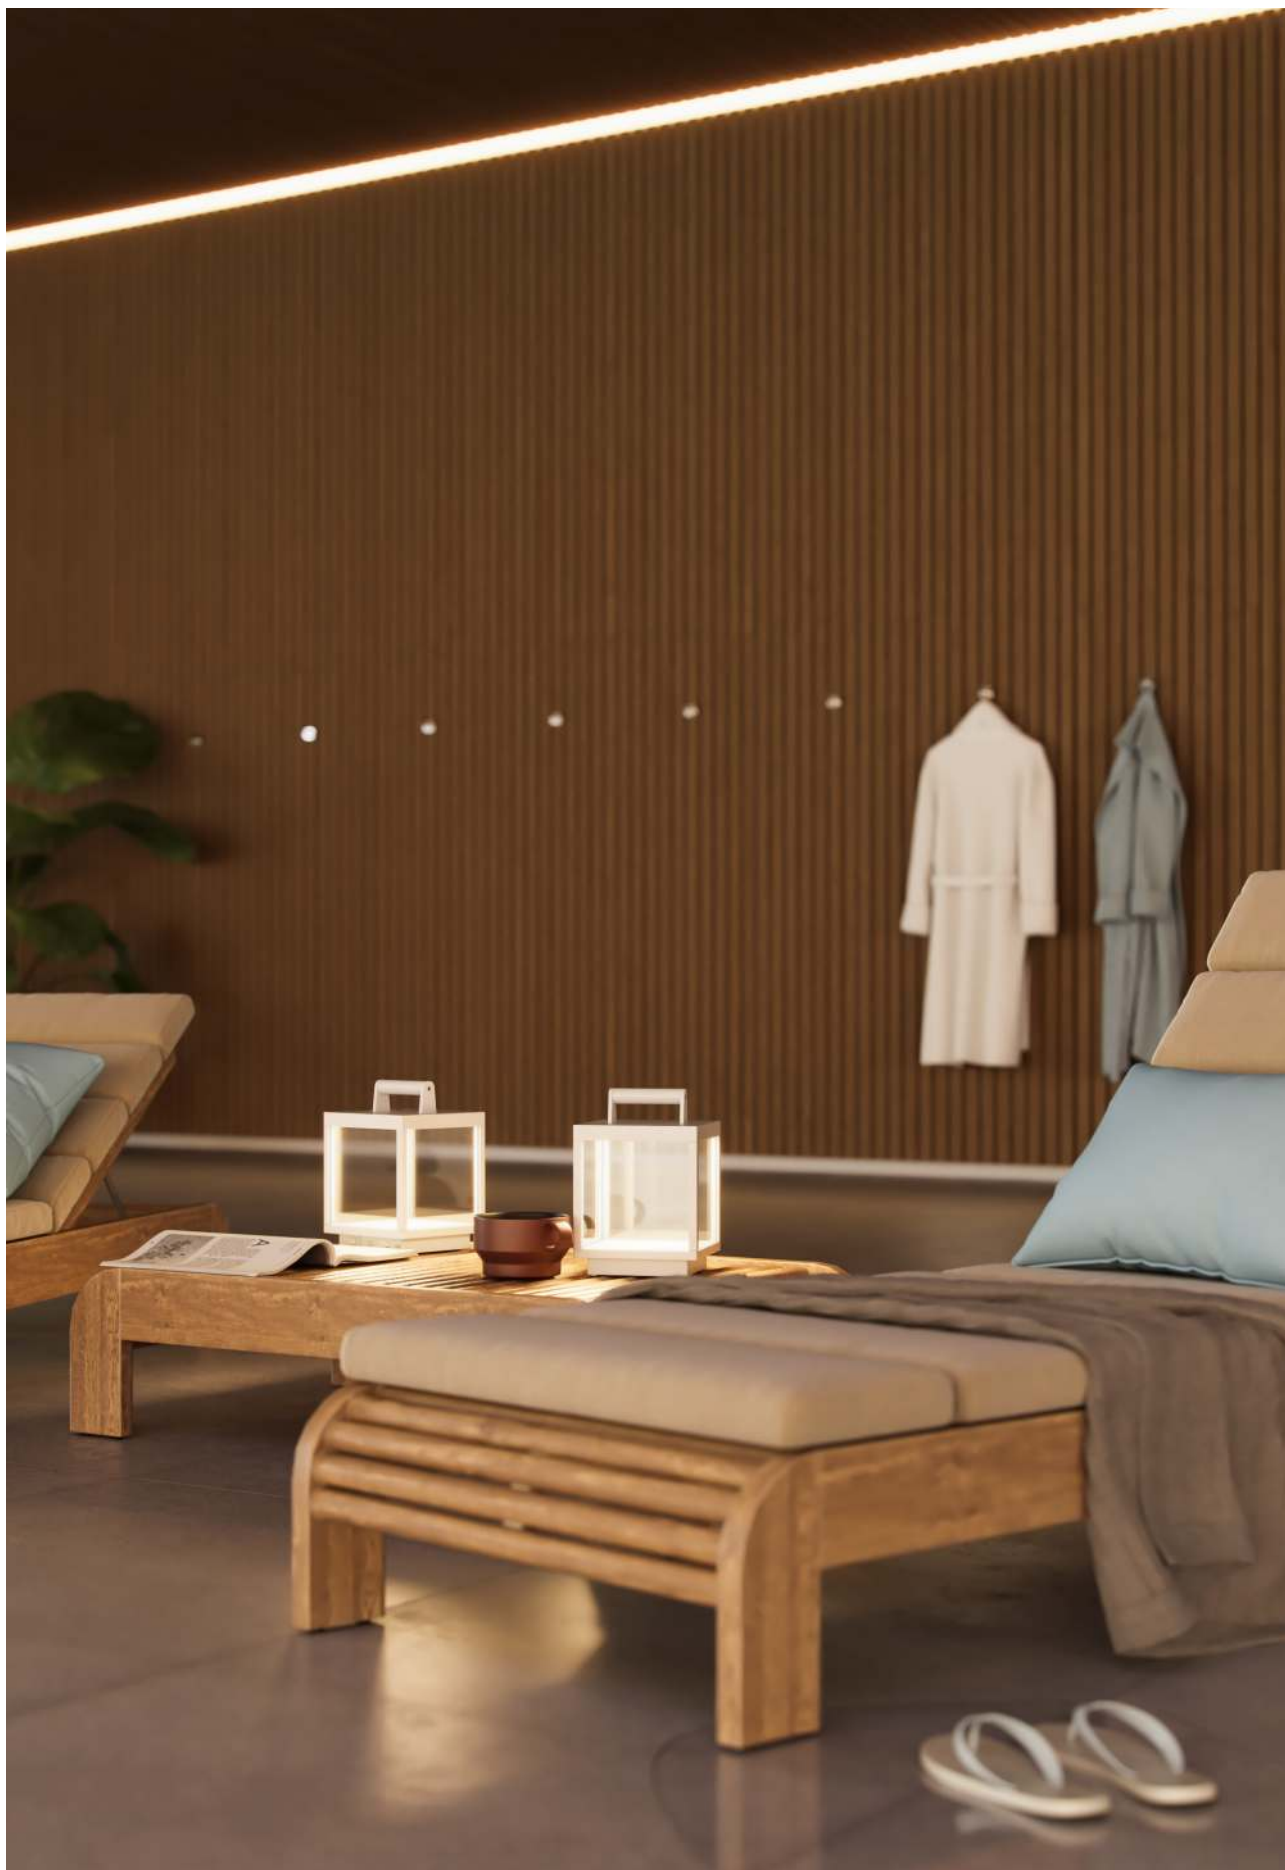

Madi

55mm

130mm

130mm

Technical Information

Power	4W
Installation	Portable
Color Temperature	Switch 2.700K / 3.200K / 4.000K
Lumens	600 lm
Material	Polycarbonate and ABS
Finishes	White
Code	○ 5154

CE RoHS

3 YEARS WARRANTY |
 2 YEARS WARRANTY |
 POWER BANK |
 3-4 HOURS |
 100% 6-7H SOS |
 50% 12-15H |
 USB-C 5V 2A |
 5.200 mAh |
 IP 54 |
 CRI ≥80 |
 200° |
 DIMMABLE |
 IK08 |
 +40°C -10°C |
 CCT SWITCH |
 1/20