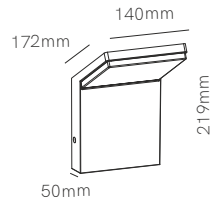

New

Neo

Neo XL

Technical Information

Power	9W	18W
Installation	Surface	Surface
Color Temperature	Switch 2.200K / 2.700K / 3.000K	Switch 2.200K / 2.700K / 3.000K
Lumens	700 lm	1.650 lm
Material	Aluminium	Aluminium
Finishes	White / Black	White / Black
Code	☐ 5560 ☒ 5561	☐ 5564 ☒ 5565

OUTDOOR COVERED | IP 54 | 1/12

IP 65 | 1/4

3 YEARS WARRANTY | 25.000 HOURS | 100/240 VAC | PF >0,8 | → | CRI ≥80 | | 120° | 50/60 Hz | | +45°C | -25°C | CCT SWITCH | POWER 70%-100%

OUTDOOR