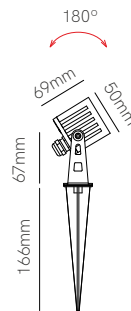

Zas sq

Technical Information

Power	3W	7W
Installation	Floor	Floor
Color Temperature	2.200K / 3.000K	3.000K / GREEN
Lumens	200 lm / 240 lm	450 lm / 380
Material	Aluminium	Aluminium
Finishes	Black / Corten	White / Black / Corten

Code	● 2.200K 5682	□ 3.000K 4690
	● 3.000K 4134	■ 3.000K 4692
	● 2.200K 5683	■ GREEN 5694
	● 3.000K 4922	■ 3.000K 4693
	■ GREEN 5693	

100/277 VAC | 20.000 HOURS | PF >0,6 | 30° | IK05 | 220/240 VAC | 30.000 HOURS | PF >0,9 | 40° | IK08

Accessories

Linear Joint IP68
Ø26x95mm
■ 5671

T Joint IP68
74x118mm
■ 5672

X Joint IP68
122x122mm
■ 5673

*Spike included.

3 YEARS WARRANTY | IP 65 | → | CRI ≥80 | | CABLE 24CM | 50/60 Hz | +40°C / -20°C |