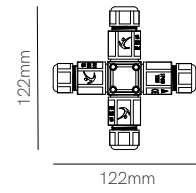

Technical Information

Material	Polyamide and Polycarbonate	Polyamide and Polycarbonate	Polyamide and Polycarbonate
Finishes	Black	Black	Black
Code	● 5671	● 5672	● 5673

3 YEARS WARRANTY | IP 68 | 16A 240 VAC | | +85°C / -45°C | 1