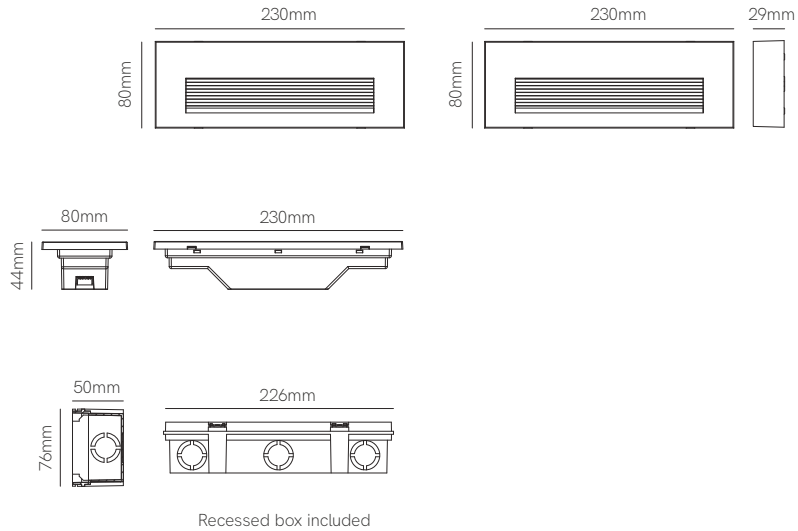

Tween recessed

Tween surface

Recessed box included

Technical Information

Power	5W	5W
Installation	Recessed	Surface
Color Temperature	Switch 2.700K / 3.200K / 4.000K	Switch 2.700K / 3.200K / 4.000K
Lumens	360 lm	360 lm
Material	Polycarbonate	Polycarbonate
Finishes	White / Black / Corten	White / Black / Corten
Code	☐ 5199 ☒ 5200 ☒ 5201	☐ 5196 ☒ 5197 ☒ 5198

Accessories

3 YEARS WARRANTY | 25.000 HOURS | IP 65 | 110/240 VAC | PF >0,9 | CRI ≥80 | 60° | 50/60 Hz | IK06 | +40°C / -20°C | CCT SWITCH | 1/50