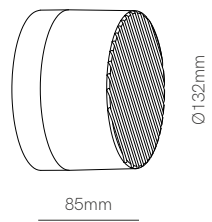

Oma

Technical Information

Power	8W
Installation	Surface
Color Temperature	Switch 2.000K / 2.800K / 4.000K
Lumens	○ 600lm / ● 440lm / ● 400lm
Material	Aluminium and methacrylate
Finishes	White / Amber / Turquoise

Code	○ 5381
	● 5382
	● 5383