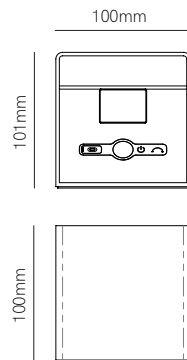

Technical Information

Power	6W
Installation	Surface
Color Temperature	3.000K
Lumens	358 lm
Material	Aluminium
Finishes	White / Black / Corten
Code	☐ 5666 ☒ 5667 ☐ 5668

3 YEARS WARRANTY BATTERY 1 YEAR | 30.000 HOURS | 5 HOURS | 4-24 HOURS | USB-C 5V | 4.400 mAh | OUTDOOR COVERED | IP 54 | CRI ≥80 | 100° | IK05 | DIMMABLE | +45°C | +10°C | PIR SENSOR | 1/9