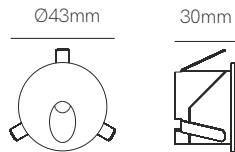

Outdoor

Polo

Luky

Technical Information

Power	2W	2W
Installation	Recessed	Recessed
Color Temperature	3.200K / 4.000K	3.200K / 4.000K
Lumens	90 lm / 96 lm	90 lm / 96 lm
Material	Aluminium	Aluminium
Finishes	White / Black	White / Black