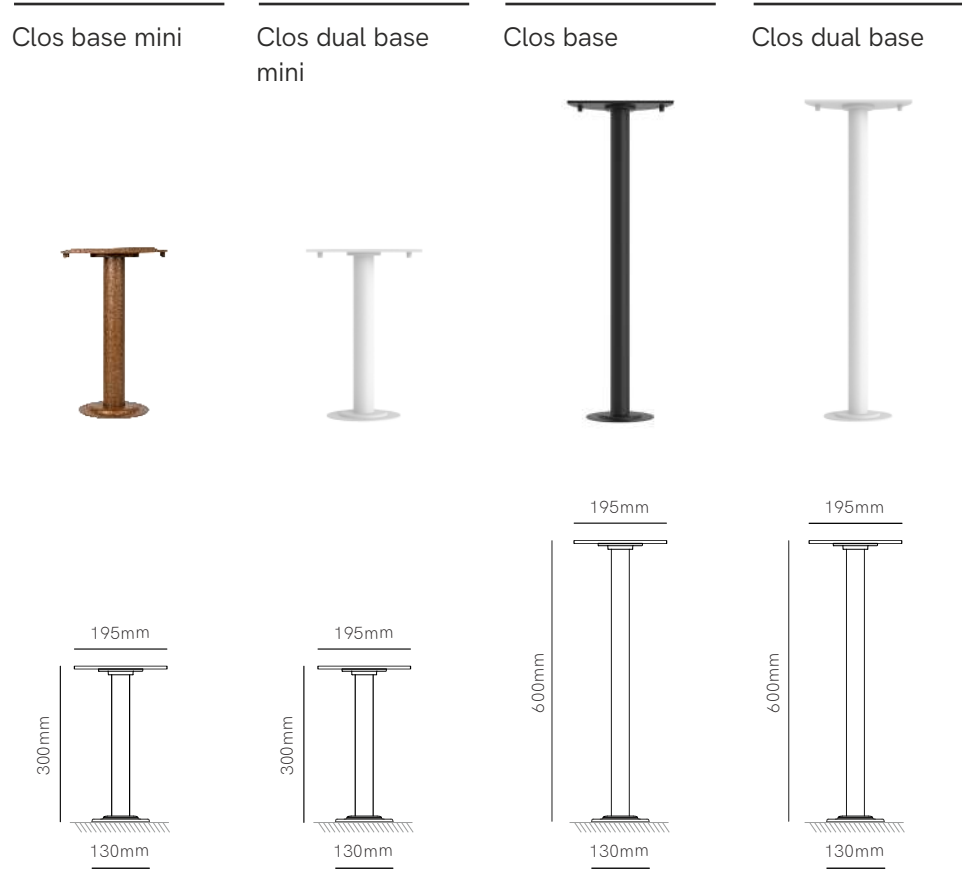

Technical Information

Installation	Floor	Floor	Floor	Floor
Material	Aluminium	Aluminium	Aluminium	Aluminium
Finishes	White / Black / Corten	White / Black / Corten	White / Black / Corten	White / Black / Corten
Code	○ 4882 ● 4883 ● 4884	○ 4888 ● 4889 ● 4890	○ 4885 ● 4886 ● 4887	○ 4891 ● 4892 ● 4893
	| 1/24	| 1/24	| 1/12	| 1/12

Accessories (page 639).