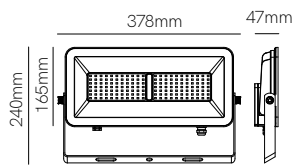

New

Polaris 100W

Polaris 150W

Polaris 200W

Technical Information

Power	100W	150W	200W
Installation	Surface	Surface	Surface
Color Temperature	Switch 3.000K / 4.000K / 5.000K	Switch 3.000K / 4.000K / 5.000K	Switch 3.000K / 4.000K / 5.000K
Lumens	12.700 lm / 13.000 lm / 13.200 lm	19.200 lm / 19.500 lm / 19.700 lm	25.700 lm / 26.000 lm / 26.200 lm
Material	Aluminium	Aluminium	Aluminium
Finishes	White / Black	White / Black	White / Black
Code	☐ 5702 ☒ 5698	☐ 5703 ☒ 5699	☐ 5704 ☒ 5700

1/4

1/3

1/3