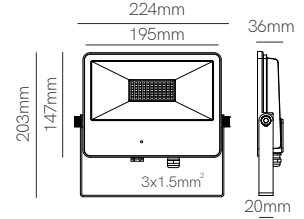

Technical Information

Power	10W	30W	50W
Installation	Surface	Surface	Surface
Color Temperature	4.000K / 5.000K	4.000K / 5.000K	4.000K / 5.000K
Lumens	1.150 lm / 1.200 lm	3.550 lm / 3.600 lm	5.950 lm / 6.000 lm
Material	Aluminium	Aluminium	Aluminium
Finishes	White / Black	White / Black	White / Black

Code	☐ 4.000K 4349 ☐ 5.000K 4350 ☒ 4.000K 4308 ☒ 5.000K 4351	☐ 4.000K 4352 ☐ 5.000K 4353 ☒ 4.000K 4309 ☒ 5.000K 4310	☐ 4.000K 4354 ☐ 5.000K 4355 ☒ 4.000K 4311 ☒ 5.000K 4356

1/32

1/24

1/12

Accessories

Optional spike
175mm
■ 4027-N

Linear Joint IP68
Ø26x95mm
■ 5671

T Joint IP68
74x118mm
■ 5672

X Joint IP68
122x122mm
■ 5673

5 YEARS WARRANTY | 50.000 HOURS | → | IP 65 | 220/240 VAC | PF >0,9 | CRI ≥80 | | 115° | | 50/60 Hz | | IK08 | | +45°C / -20°C | AKZO NOBEL | MICROWAVE SENSOR | | 5 sec / 5 min | | 1m / 7m | ON / OFF | >1kV