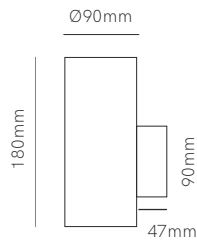

Sunset XL

Sunset XL dual

Technical Information

Power	16W	2X16W
Installation	Surface	Surface
Color Temperature	Switch 2.700K / 3.300K / 4.000K	Switch 2.700K / 3.300K / 4.000K
Lumens	1.450 lm	2.900 lm
Material	Aluminium	Aluminium
Finishes	White / Black / Corten	White / Black / Corten
Code	○ 5419 ● 5420 ● 5421 🌈 Custom RAL	○ 5422 ● 5423 ● 5424 🌈 Custom RAL