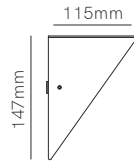

Mini Comet

Comet

Technical Information

Power	Switch 10W / 20W	Switch 20W / 40W
Installation	Surface	Surface
Color Temperature	Switch 2.700K / 3.200K / 4.000K	Switch 2.700K / 3.200K / 4.000K
Lumens	10W: 1.250 lm / 20W 2.400 lm	20W: 2.500 lm / 40W: 5.000 lm
Material	Aluminium	Aluminium
Finishes	White / Black / Corten	White / Black / Corten
Code	☐ 5075 ☒ 5076 ☒ 5113	☐ 5073 ☒ 5074 ☒ 5112