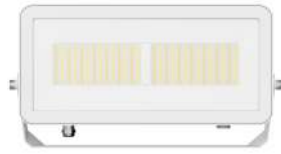

New

Polaris 100W

Polaris 150W

Polaris 200W

Technical Information

Power	100W	150W	200W
Installation	Surface	Surface	Surface
Color Temperature	Switch 3.000K / 4.000K / 5.000K	Switch 3.000K / 4.000K / 5.000K	Switch 3.000K / 4.000K / 5.000K
Lumens	12.700 lm / 13.000 lm / 13.200 lm	19.200 lm / 19.500 lm / 19.700 lm	25.700 lm / 26.000 lm / 26.200 lm
Material	Aluminium	Aluminium	Aluminium
Finishes	White / Black	White / Black	White / Black
Code	☐ 5702 ☒ 5698	☐ 5703 ☒ 5699	☐ 5704 ☒ 5700

1/4

1/3

1/3