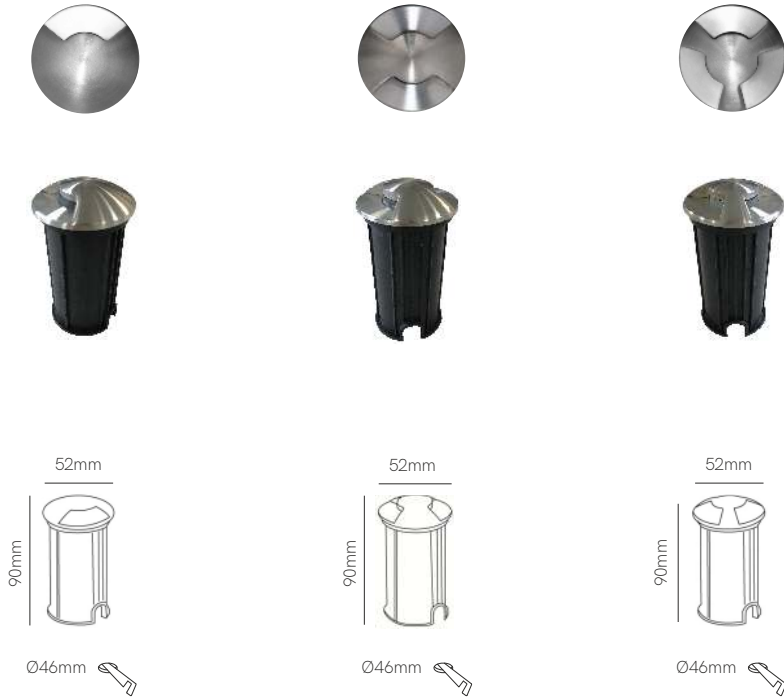

Ina

Dis

Nix

Technical Information

Power	2W	2W	2W
Installation	Recessed	Recessed	Recessed
Color Temperature	3.000K	3.000K	3.000K
Lumens	55 lm	55 lm	55 lm
Material	Inox 304	Inox 304	Inox 304
Finishes	Brushed Inox	Brushed Inox	Brushed Inox
Code	● 4367	● 4368	● 4369
	  1.000Kg	  1.000Kg	  1.000Kg