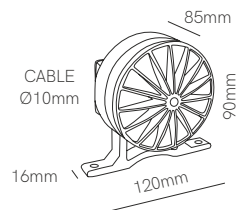

Nik

Technical Information

Power	5W
Installation	Surface
Color Temperature	3.000K / 4.000K
Lumens	340 lm / 350 lm
Material	Aluminium
Finishes	Gray
Code	● 3.000K 4291 ● 4.000K 4292

Accessories

Linear Joint IP68
Ø26x95mm
■ 5671

T Joint IP68
74x118mm
■ 5672

X Joint IP68
122x122mm
■ 5673

*Integrated driver.

3 YEARS WARRANTY | 20.000 HOURS | IP 65 | 100/277 VAC | PF >0,6 | CRI ≥70 | ⚡ | 5° | 50/60 Hz | IK05 | +40°C / -20°C | 1/40