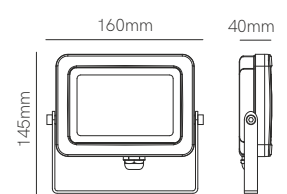

Sky 10W

Sky 20W

Sky 30W

Technical Information

Power	10W	20W	30W
Installation	Surface	Surface	Surface
Color Temperature	5.000K	2.700K / 4.000K / 5.000K	2.700K / 4.000K
Lumens	1.150 lm	2.250 lm / 2.400 lm / 2.450 lm	3.450 lm / 3.600 lm
Material	Aluminium	Aluminium	Aluminium
Finishes	White	Black / Corten	Corten

Code	☐ 5.000K 4254	☒ 5.000K 4266 ☒ 2.700K 4401 ☒ 4.000K 4402	☒ 2.700K 4279 ☒ 4.000K 4280

Accessories

Optional spike
175mm
☒ 4027-N

Linear Joint IP68
Ø26x95mm
☒ 5671

T Joint IP68
74x118mm
☒ 5672

X Joint IP68
122x122mm
☒ 5673

5 YEARS WARRANTY | 50.000 HOURS | → | IP 65 | 220/240 VAC | PF >0,9 | CRI ≥80 | | 115° | 50/60 Hz | | +45°C / -20°C | AKZO NOBEL | >1KV