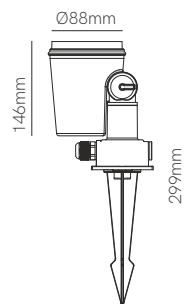

Fix

Technical Information

Installation	Floor
Material	Polypropylene
Finishes	Black
Lamp Holder	E27
Code	● 4820

Accessories

Linear Joint IP68
Ø26x95mm
■ 5671

T Joint IP68
74x118mm
■ 5672

X Joint IP68
122x122mm
■ 5673