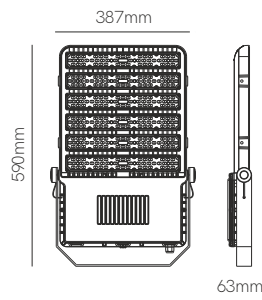

Krion 300W

Krion 400W

5m	10m	15m	20m
380 lx	100 lx	45 lx	25 lx

5m	10m	15m	20m
470 lx	120 lx	55 lx	30 lx

Technical Information

Power	300W	400W
Installation	Surface	Surface
Color Temperature	4.000K / 5.000K	4.000K / 5.000K
Lumens	39.000 lm / 39.300 lm	52.000 lm / 52.300 lm
Material	Aluminium	Aluminium
Finishes	Black	Black
Code	<table border="0"> <tr> <td>■</td> <td>4.000K</td> <td>4509</td> </tr> <tr> <td>■</td> <td>5.000K</td> <td>4511</td> </tr> </table>	<table border="0"> <tr> <td>■</td> <td>4.000K</td> <td>4510</td> </tr> <tr> <td>■</td> <td>5.000K</td> <td>4512</td> </tr> </table>

Accessories

5 YEARS WARRANTY | 50.000 HOURS | IP 65 | 100/277 VAC | PF >0,9 | CRI ≥80 | 80°x140° | 50/60 Hz | IK10 | +45°C / -25°C | AKZO NOBEL | >6KV | 1