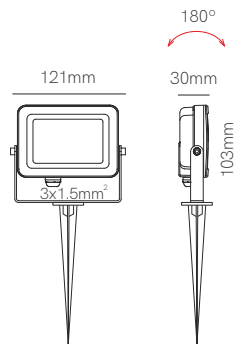

Sky 10W spike

Technical Information

Power	10W
Installation	Floor
Color Temperature	3.000K / GREEN
Lumens	1.000 lm / 820 lm
Material	Aluminium
Finishes	Corten
Code	<table border="0"> <tr> <td>■</td> <td>3.000K</td> <td>4340</td> </tr> <tr> <td>■</td> <td>GREEN</td> <td>4341</td> </tr> </table>

Accessories

Linear Joint IP68
Ø26x95mm
■ 5671

T Joint IP68
74x118mm
■ 5672

X Joint IP68
122x122mm
■ 5673

*Spike included.

5 YEARS WARRANTY | 50.000 HOURS | | IP 65 | 220/240 VAC | PF >0,9 | CRI ≥80 | | 115° | 50/60 Hz | | +45°C / -20°C | AKZO NOBEL | >1KV |