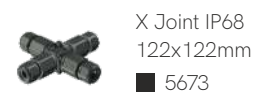

Accessories

3 YEARS WARRANTY | 25.000 HOURS | → | IP 65 | 180/260 VAC | PF >0,9 | CRI ≥80 | | 115° | 50/60 Hz | | +45°C / -20°C | AKZO NOBEL | CCT SWITCH | >1KV