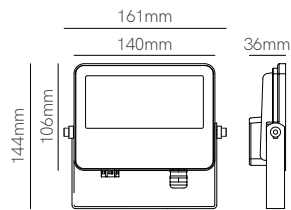

NEW

Sky 30W 4CCT

Sky 40W 4CCT

Technical Information

Power	30W	40W
Installation	Surface	Surface
Color Temperature (Switch)	2.700K / 3.000K / 4.000K / 5.000K	2.700K / 3.000K / 4.000K / 5.000K
Lumens	3.270 / 3.390 / 3.900 / 3.420 lm	4.000 / 4.840 / 4.880 / 4.080 lm
Material	Aluminium	Aluminium
Finishes	White / Black / Gray / Corten	White / Black / Gray / Corten

Code	☐ 4685-N	☐ 4688-N
	☒ 4686-N	☒ 4689-N
	☒ 4687-N	☒ 4694-N
	☒ 5731	☒ 5732