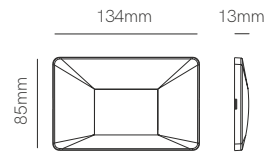

Technical Information

Power	3W	3W
Installation	Surface	Surface
Color Temperature	Switch 2.700K / 3.200K / 4.000K	Switch 2.700K / 3.200K / 4.000K
Lumens	200 lm	140 lm
Material	Polycarbonate	Polycarbonate
Finishes	White / Black / Corten	White / Black / Corten

Code	5020	5023
	5021	5024
	5022	5025
	Custom RAL	Custom RAL

*Integrated driver.

Ⓜ Consult delivery terms and conditions.

3 YEARS WARRANTY |
25.000 HOURS |
IP 65 |
220/240 VAC |
PF >0,5 |
CRI ≥80 |
|
|
50/60 Hz |
|
IK06 |
|
+40°C |
-20°C |
|
CCT SWITCH |
|
1/10/50