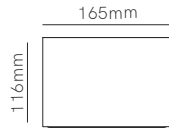

Mini Comet

Comet

Technical Information

Power	Switch 10W / 20W	Switch 20W / 40W
Installation	Surface	Surface
Color Temperature	Switch 2.700K / 3.200K / 4.000K	Switch 2.700K / 3.200K / 4.000K
Lumens	10W: 1.250 lm / 20W 2.400 lm	20W: 2.500 lm / 40W: 5.000 lm
Material	Aluminium	Aluminium
Finishes	White / Black / Corten	White / Black / Corten
Code	☐ 5075 ☒ 5076 ☒ 5113	☐ 5073 ☒ 5074 ☒ 5112