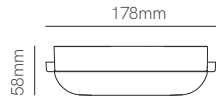

Zibor

Selen

Technical Information

Power	12W	12W
Installation	Surface	Surface
Color Temperature	3.000K / 4.000K	3.000K / 4.000K
Lumens	1.200 lm / 1.250 lm	1.200 lm / 1.250 lm
Material	Polycarbonate	Polycarbonate
Finishes	White / Black	White / Black

Code	○ 3.000K 4670	○ 3.000K 4668
	○ 4.000K 4669	○ 4.000K 4667
	● 3.000K 4830	● 3.000K 4828
	● 4.000K 4829	● 4.000K 4827
	① Custom RAL	① Custom RAL