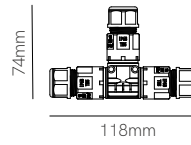

Technical Information

Material	Polyamide and Polycarbonate	Polyamide and Polycarbonate	Polyamide and Polycarbonate
Finishes	Black	Black	Black
Code	● 5671	● 5672	● 5673

3 YEARS WARRANTY | IP 68 | 16A 240 VAC | | +85°C / -45°C | 1