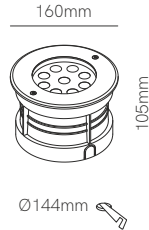

*Recessed box included. Integrated driver.

Nano Sigma

Mini Sigma

Sigma

Sigma XL

Technical Information

Power	3W	9W	12W	17W
Installation	Recessed	Recessed	Recessed	Recessed
Color Temperature	3.000K	3.000K	3.000K	3.000K
Lumens	210 lm	450 lm	650 lm	1.440 lm
Material	Stainless steel + alumin.	Stainless steel + alumin.	Stainless steel + alumin.	Stainless steel + alumin.
Finishes	Brushed silver	Brushed silver	Brushed silver	Brushed silver