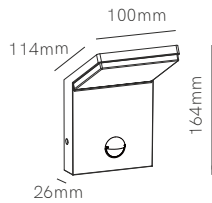

New

Neo sensor

Neo XL sensor

Technical Information

Power	9W	18W
Installation	Surface	Surface
Color Temperature	Switch 2.200K / 2.700K / 3.000K	Switch 2.200K / 2.700K / 3.000K
Lumens	700 lm	1.650 lm
Material	Aluminium	Aluminium
Finishes	White / Black	White / Black
Code	☐ 5562 ☒ 5563	☐ 5566 ☒ 5567

3 YEARS WARRANTY | 25.000 HOURS | → | 100/240 VAC | CRI ≥80 | PF >0,8 | | IP 54 | 120° | 50/60 Hz | | IK08 | | +45°C / -25°C | | PIR SENSOR | | ON OFF | | 8 sec / 8 min | | STANDBY 0%-10% | | CCT SWITCH

OUTDOOR COVERED

OUTDOOR