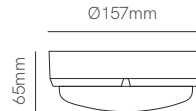

Zibor

Selen

Technical Information

Power	12W	12W
Installation	Surface	Surface
Color Temperature	3.000K / 4.000K	3.000K / 4.000K
Lumens	1.200 lm / 1.250 lm	1.200 lm / 1.250 lm
Material	Polycarbonate	Polycarbonate
Finishes	White / Black	White / Black

Code	○ 3.000K 4670	○ 3.000K 4668
	○ 4.000K 4669	○ 4.000K 4667
	● 3.000K 4830	● 3.000K 4828
	● 4.000K 4829	● 4.000K 4827
	① Custom RAL	① Custom RAL