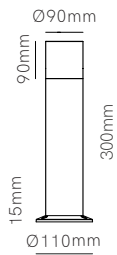

Tura

Tura XL

Technical Information

Power	12W	12W
Installation	Floor	Floor
Color Temperature	3.000K / 4.000K	3.000K / 4.000K
Lumens	950 lm / 960 lm	950 lm / 960 lm
Material	Aluminium and Methacrylate	Aluminium and Methacrylate
Finishes	White / Black / Corten	White / Black / Corten
Code	○ 3.000K 4849 ○ 4.000K 4850 ● 3.000K 4851 ● 4.000K 4852 ● 3.000K 4853 ● 4.000K 4854	○ 3.000K 4855 ○ 4.000K 4856 ● 3.000K 4857 ● 4.000K 4858 ● 3.000K 4859 ● 4.000K 4860