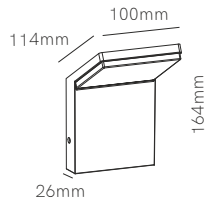

New

Neo

Neo XL

Technical Information

Power	9W	18W
Installation	Surface	Surface
Color Temperature	Switch 2.200K / 2.700K / 3.000K	Switch 2.200K / 2.700K / 3.000K
Lumens	700 lm	1.650 lm
Material	Aluminium	Aluminium
Finishes	White / Black	White / Black
Code	☐ 5560 ☒ 5561	☐ 5564 ☒ 5565

OUTDOOR COVERED | IP 54 | 1/12

IP 65 | 1/4

3 YEARS WARRANTY | 25.000 HOURS | 100/240 VAC | PF >0,8 | → | CRI ≥80 | | 120° | 50/60 Hz | | +45°C | -25°C | CCT SWITCH | POWER 70%-100%

OUTDOOR