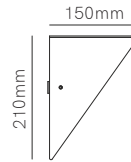

Mini Comet

Comet

Technical Information

Power	Switch 10W / 20W	Switch 20W / 40W
Installation	Surface	Surface
Color Temperature	Switch 2.700K / 3.200K / 4.000K	Switch 2.700K / 3.200K / 4.000K
Lumens	10W: 1.250 lm / 20W 2.400 lm	20W: 2.500 lm / 40W: 5.000 lm
Material	Aluminium	Aluminium
Finishes	White / Black / Corten	White / Black / Corten
Code	☐ 5075 ☒ 5076 ☒ 5113	☐ 5073 ☒ 5074 ☒ 5112