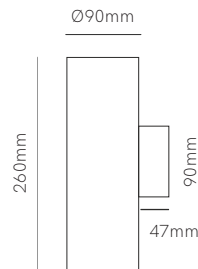

Sunset XL

Sunset XL dual

Technical Information

Power	16W	2X16W
Installation	Surface	Surface
Color Temperature	Switch 2.700K / 3.300K / 4.000K	Switch 2.700K / 3.300K / 4.000K
Lumens	1.450 lm	2.900 lm
Material	Aluminium	Aluminium
Finishes	White / Black / Corten	White / Black / Corten
Code	○ 5419 ● 5420 ● 5421 🌈 Custom RAL	○ 5422 ● 5423 ● 5424 🌈 Custom RAL