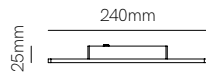

Mini Pla

Pla

Pla XL

Technical Information

Power	20W	35W	35W
Installation	Surface	Surface	Surface
Color Temperature	Switch 2.700K / 3.200K / 4.000K	Switch 2.700K / 3.200K / 4.000K	Switch 2.700K / 3.200K / 4.000K
Lumens	900 lm	1.400 lm	1.400 lm
Material	Aluminium	Aluminium	Aluminium
Finishes	White / Black / Corten	White / Black / Corten	White / Black / Corten
Code	☐ 5684 ☒ 5685 ☒ 5686 ☒ Custom RAL	☐ 5687 ☒ 5688 ☒ 5689 ☒ Custom RAL	☐ 5690 ☒ 5691 ☒ 5692 ☒ Custom RAL
	1/10	1/10	1/6

Accessories

ⓘ Consult delivery terms and conditions.

3 YEARS WARRANTY | 30.000 HOURS | IP 65 | 220/240 VAC | UGR <19 | PF >0,9 | CRI ≥90 | 110° | 50/60 Hz | +50°C / -20°C | CCT SWITCH