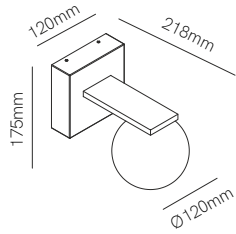

Accessories

🕒 Consult delivery terms and conditions.

Sphere wall

Technical Information

Power	9W
Installation	Surface
Color Temperature	2.700K / 3.000K
Lumens	465 lm
Material	Aluminium and glass
Finishes	White / Black