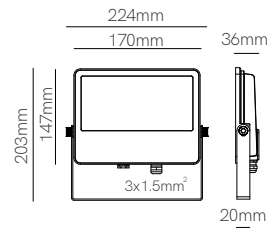

Sky 30W switch

Sky 40W switch

▶ VIDEO

Technical Information

Power	30W	40W
Installation	Surface	Surface
Color Temperature	Switch 3.000K / 4.000K / 5.000K	Switch 3.000K / 4.000K / 5.000K
Lumens	3.600 lm	4.800 lm
Material	Aluminium	Aluminium
Finishes	White / Black / Gray	White / Black
Code	☐ 4685 ☒ 4686 ☐ 4687	☐ 4688 ☒ 4689