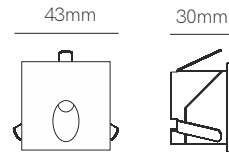

Outdoor

Polo

Luky

Technical Information

Power	2W	2W
Installation	Recessed	Recessed
Color Temperature	3.200K / 4.000K	3.200K / 4.000K
Lumens	90 lm / 96 lm	90 lm / 96 lm
Material	Aluminium	Aluminium
Finishes	White / Black	White / Black