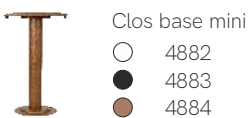

Accessories (page 695)

5 YEARS WARRANTY | 50.000 HOURS | → | IP 65 | 175/265 VAC | PF >0,9 | CRI ≥80 | | 50/60 Hz | | +40°C / -25°C | CCT SWITCH | 1/20