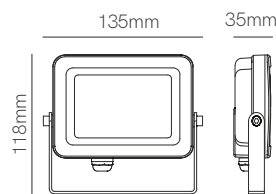

Sky 10W

Sky 20W

Sky 30W

Technical Information

Power	10W	20W	30W
Installation	Surface	Surface	Surface
Color Temperature	5.000K	2.700K / 4.000K / 5.000K	2.700K / 4.000K
Lumens	1.150 lm	2.250 lm / 2.400 lm / 2.450 lm	3.450 lm / 3.600 lm
Material	Aluminium	Aluminium	Aluminium
Finishes	White	Black / Corten	Corten

Code	☐ 5.000K 4254	☒ 5.000K 4266 ☒ 2.700K 4401 ☒ 4.000K 4402	☒ 2.700K 4279 ☒ 4.000K 4280

Accessories

Optional spike
175mm
☒ 4027-N

Linear Joint IP68
Ø26x95mm
☒ 5671

T Joint IP68
74x118mm
☒ 5672

X Joint IP68
122x122mm
☒ 5673

5 YEARS WARRANTY | 50.000 HOURS | → | IP 65 | 220/240 VAC | PF >0,9 | CRI ≥80 | | 115° | 50/60 Hz | | +45°C / -20°C | AKZO NOBEL | >1KV