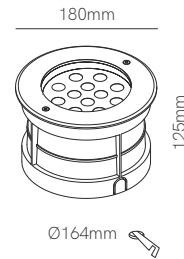

*Recessed box included. Integrated driver.

Nano Sigma

Mini Sigma

Sigma

Sigma XL

Technical Information

Power	3W	9W	12W	17W
Installation	Recessed	Recessed	Recessed	Recessed
Color Temperature	3.000K	3.000K	3.000K	3.000K
Lumens	210 lm	450 lm	650 lm	1.440 lm
Material	Stainless steel + alumin.	Stainless steel + alumin.	Stainless steel + alumin.	Stainless steel + alumin.
Finishes	Brushed silver	Brushed silver	Brushed silver	Brushed silver