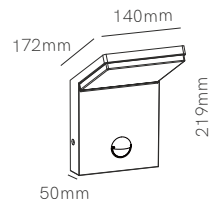

New

Neo sensor

Neo XL sensor

Technical Information

Power	9W	18W
Installation	Surface	Surface
Color Temperature	Switch 2.200K / 2.700K / 3.000K	Switch 2.200K / 2.700K / 3.000K
Lumens	700 lm	1.650 lm
Material	Aluminium	Aluminium
Finishes	White / Black	White / Black
Code	☐ 5562 ☒ 5563	☐ 5566 ☒ 5567

3 YEARS WARRANTY | 25.000 HOURS | → | 100/240 VAC | CRI ≥80 | PF >0,8 | | IP 54 | 120° | 50/60 Hz | | IK08 | | +45°C / -25°C | | PIR SENSOR | | ON OFF | | 8 sec / 8 min | | STANDBY 0%-10% | | CCT SWITCH

OUTDOOR COVERED

OUTDOOR