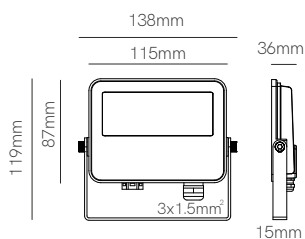

Sky 10W switch

Sky 20W switch

▶ VIDEO

Technical Information

Power	10W	20W
Installation	Surface	Surface
Color Temperature	Switch 3.000K / 4.000K / 5.000K	Switch 3.000K / 4.000K / 5.000K
Lumens	1.200 lm	2.400 lm
Material	Aluminium	Aluminium
Finishes	White / Black / Gray	White / Gray
Code	☐ 4679 ☒ 4680 ☐ 4681	☐ 4682 ☒ 4684

Accessories

3 YEARS WARRANTY | 25.000 HOURS | | IP 65 | 180/260 VAC | PF >0,9 | CRI ≥80 | | 115° | 50/60 Hz | | +45°C / -20°C | AKZO NOBEL | CCT SWITCH | >1KV