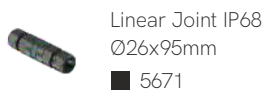

Accessories

3 YEARS WARRANTY | 25.000 HOURS | IP 65 | 110/240 VAC | PF >0,9 | CRI ≥80 | 60° | 50/60 Hz | IK06 | +40°C / -20°C | CCT SWITCH | 1/50