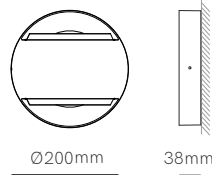

Clos wall

Clos wall dual

Technical Information

Power	8W	16W
Installation	Surface	Surface
Color Temperature	Switch 3.000K / 4.000K / 5.000K	Switch 3.000K / 4.000K / 5.000K
Lumens	1.000 lm	2.100 lm
Material	Aluminium and polycarbonate	Aluminium and polycarbonate
Finishes	White / Black / Corten	White / Black / Corten

Code	○ 4876	○ 4879
	● 4877	● 4880
	● 4878	● 4881