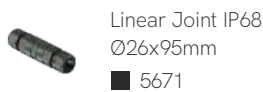

Accessories

ⓘ Consult delivery terms and conditions.

3 YEARS WARRANTY | 30.000 HOURS | IP 65 | 220/240 VAC | UGR <19 | PF >0,9 | CRI ≥90 | 110° | 50/60 Hz | +50°C / -20°C | CCT SWITCH