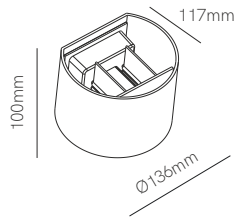

Lek r wall

Lek sq wall

Technical Information

Power	6,8W	6,8W
Installation	Surface	Surface
Color Temperature	2.700K / 3.000K / 4.000K	2.700K / 3.000K / 4.000K
Lumens	480 lm / 530 lm / 542 lm	480 lm / 530 lm / 542 lm
Material	Aluminium	Aluminium
Finishes	White / Black / Corten	White / Black / Corten

Code	○	2.700K	4906	□	2.700K	4303
	○	3.000K	4907	□	3.000K	3983
	○	4.000K	4908	□	4.000K	3984
	●	2.700K	4909	■	2.700K	4304
	●	3.000K	4910	■	3.000K	3985
	●	4.000K	4911	■	4.000K	3986
	●	2.700K	4912	■	2.700K	4312
	●	3.000K	4913	■	3.000K	3987
	●	4.000K	4914	■	4.000K	3988
	🌈	Custom RAL		🌈	Custom RAL	

Accessories

🕒 Consult delivery terms and conditions.