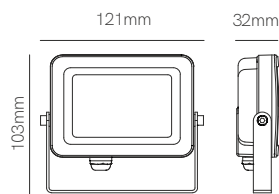

Sky 10W

Sky 20W

Sky 30W

Technical Information

Power	10W	20W	30W
Installation	Surface	Surface	Surface
Color Temperature	5.000K	2.700K / 4.000K / 5.000K	2.700K / 4.000K
Lumens	1.150 lm	2.250 lm / 2.400 lm / 2.450 lm	3.450 lm / 3.600 lm
Material	Aluminium	Aluminium	Aluminium
Finishes	White	Black / Corten	Corten

Code	☐ 5.000K 4254	☒ 5.000K 4266 ☒ 2.700K 4401 ☒ 4.000K 4402	☒ 2.700K 4279 ☒ 4.000K 4280

Accessories

Optional spike
175mm
☒ 4027-N

Linear Joint IP68
Ø26x95mm
☒ 5671

T Joint IP68
74x118mm
☒ 5672

X Joint IP68
122x122mm
☒ 5673

5 YEARS WARRANTY | 50.000 HOURS | → | IP 65 | 220/240 VAC | PF >0,9 | CRI ≥80 | | 115° | 50/60 Hz | | +45°C / -20°C | AKZO NOBEL | >1KV