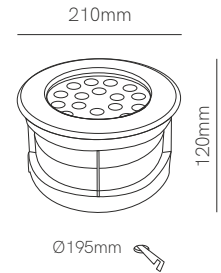

*Recessed box included. Integrated driver.

Nano Sigma

Mini Sigma

Sigma

Sigma XL

Technical Information

Power	3W	9W	12W	17W
Installation	Recessed	Recessed	Recessed	Recessed
Color Temperature	3.000K	3.000K	3.000K	3.000K
Lumens	210 lm	450 lm	650 lm	1.440 lm
Material	Stainless steel + alumin.	Stainless steel + alumin.	Stainless steel + alumin.	Stainless steel + alumin.
Finishes	Brushed silver	Brushed silver	Brushed silver	Brushed silver