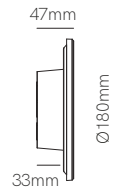

OUTDOOR COVERED

OUTDOOR

Mini Mac wall

Mac wall

Mac wall XL

*Included 33mm base, optional 53mm base.

Technical Information

Power	6W	15W	20W
Installation	Surface	Surface	Surface
Color Temperature	Switch 2.700K / 3.200K / 4.000K	Switch 2.700K / 3.200K / 4.000K	Switch 2.700K / 3.200K / 4.000K
Lumens	600 lm	1.500 lm	2.000 lm
Material	Aluminium + pc / Pc (wood)	Aluminium + pc / Pc (wood)	Aluminium + pc / Pc (wood)
Finishes	White / Black / Wood / Corten	White / Black / Wood / Corten	White / Black / Wood / Corten