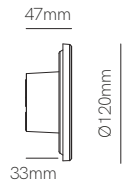

OUTDOOR COVERED

OUTDOOR

Mini Mac wall

Mac wall

Mac wall XL

*Included 33mm base, optional 53mm base.

Technical Information

Power	6W	15W	20W
Installation	Surface	Surface	Surface
Color Temperature	Switch 2.700K / 3.200K / 4.000K	Switch 2.700K / 3.200K / 4.000K	Switch 2.700K / 3.200K / 4.000K
Lumens	600 lm	1.500 lm	2.000 lm
Material	Aluminium + pc / Pc (wood)	Aluminium + pc / Pc (wood)	Aluminium + pc / Pc (wood)
Finishes	White / Black / Wood / Corten	White / Black / Wood / Corten	White / Black / Wood / Corten