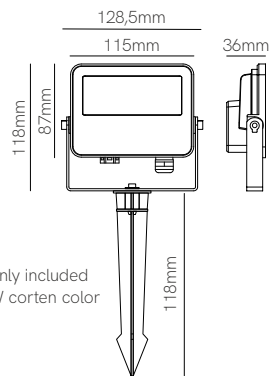

NEW

Sky 10W 4CCT

Sky 20W 4CCT

spike only included with 10W corten color

Technical Information

Power	10W	20W
Installation	Surface	Surface
Color Temperature (Switch)	2.700K/3.000K/4.000K/5.000K	2.700K/3.000K/4.000K/5.000K
Lumens	997 / 1.100 / 1.270 / 1.090 lm	2.080 / 2.180 / 2.480 / 2.080 lm
Material	Aluminium	Aluminium
Finishes	White / Black / Gray / Corten	White / Black / Gray / Corten

Code	☐ 4679-N ☒ 4680-N ☐ 4681-N ☒ 5729	☐ 4682-N ☒ 4683-N ☐ 4684-N ☒ 5730

Accessories

5 YEARS WARRANTY | 50.000 HOURS | → | IP 65 | 180/260 VAC | PF >0,9 | CRI ≥80 | | 110° | 50/60 Hz | | +45°C / -20°C | AKZO NOBEL | | >1KV