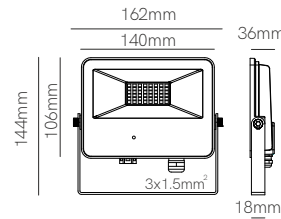

Technical Information

Power	10W	30W	50W
Installation	Surface	Surface	Surface
Color Temperature	4.000K / 5.000K	4.000K / 5.000K	4.000K / 5.000K
Lumens	1.150 lm / 1.200 lm	3.550 lm / 3.600 lm	5.950 lm / 6.000 lm
Material	Aluminium	Aluminium	Aluminium
Finishes	White / Black	White / Black	White / Black

Code	☐ 4.000K 4349 ☐ 5.000K 4350 ☒ 4.000K 4308 ☒ 5.000K 4351	☐ 4.000K 4352 ☐ 5.000K 4353 ☒ 4.000K 4309 ☒ 5.000K 4310	☐ 4.000K 4354 ☐ 5.000K 4355 ☒ 4.000K 4311 ☒ 5.000K 4356

1/32

1/24

1/12

Accessories

Optional spike
175mm
■ 4027-N

Linear Joint IP68
Ø26x95mm
■ 5671

T Joint IP68
74x118mm
■ 5672

X Joint IP68
122x122mm
■ 5673

5 YEARS WARRANTY | 50.000 HOURS | → | IP 65 | 220/240 VAC | PF >0,9 | CRI ≥80 | | 115° | | 50/60 Hz | | IK08 | | +45°C / -20°C | AKZO NOBEL | MICROWAVE SENSOR | | 5 sec / 5 min | | 1m / 7m | ON / OFF | >1kV