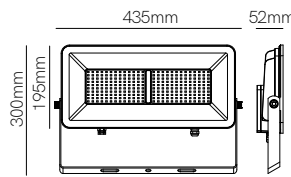

New

Polaris 100W

Polaris 150W

Polaris 200W

Technical Information

Power	100W	150W	200W
Installation	Surface	Surface	Surface
Color Temperature	Switch 3.000K / 4.000K / 5.000K	Switch 3.000K / 4.000K / 5.000K	Switch 3.000K / 4.000K / 5.000K
Lumens	12.700 lm / 13.000 lm / 13.200 lm	19.200 lm / 19.500 lm / 19.700 lm	25.700 lm / 26.000 lm / 26.200 lm
Material	Aluminium	Aluminium	Aluminium
Finishes	White / Black	White / Black	White / Black
Code	☐ 5702 ☒ 5698	☐ 5703 ☒ 5699	☐ 5704 ☒ 5700

1/4

1/3

1/3