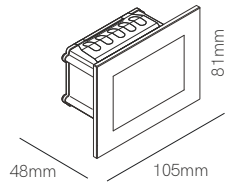

Artis r wall

Artis sq wall

Recessed box included
67mm x Ø74mm

Recessed box included
107mm x 73mm x 53mm

Surface box included
54mm x Ø80mm

Surface box included
103mm x 79mm x 57 mm

Technical Information

Power	4,5W	4,5W
Installation	Surface / Recessed	Surface / Recessed
Color Temperature	Switch 2.700K / 3.200K / 4.000K	Switch 2.700K / 3.200K / 4.000K
Lumens	130 lm	130 lm
Material	Aluminium and glass	Aluminium and glass
Finishes	White	White
Code	○ 5205	□ 5028