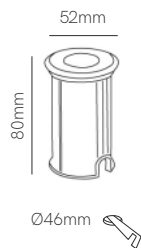

Optic

Technical Information

Power	2W
Installation	Recessed
Color Temperature	3.000K
Lumens	55 lm
Material	Inox 304
Finishes	Brushed silver
Code	● 4331

Accessories

Linear Joint IP68
Ø26x95mm
■ 5671

T Joint IP68
74x118mm
■ 5672

X Joint IP68
122x122mm
■ 5673

*Recessed box included. Integrated driver.