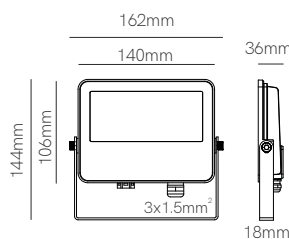

Sky 10W switch

Sky 20W switch

▶ VIDEO

Technical Information

Power	10W	20W
Installation	Surface	Surface
Color Temperature	Switch 3.000K / 4.000K / 5.000K	Switch 3.000K / 4.000K / 5.000K
Lumens	1.200 lm	2.400 lm
Material	Aluminium	Aluminium
Finishes	White / Black / Gray	White / Gray
Code	☐ 4679 ☒ 4680 ☐ 4681	☐ 4682 ☒ 4684

Accessories

3 YEARS WARRANTY | 25.000 HOURS | | IP 65 | 180/260 VAC | PF >0,9 | CRI ≥80 | | 115° | 50/60 Hz | | +45°C / -20°C | AKZO NOBEL | CCT SWITCH | >1KV