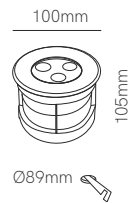

*Recessed box included. Integrated driver.

Nano Sigma

Mini Sigma

Sigma

Sigma XL

Technical Information

Power	3W	9W	12W	17W
Installation	Recessed	Recessed	Recessed	Recessed
Color Temperature	3.000K	3.000K	3.000K	3.000K
Lumens	210 lm	450 lm	650 lm	1.440 lm
Material	Stainless steel + alumin.	Stainless steel + alumin.	Stainless steel + alumin.	Stainless steel + alumin.
Finishes	Brushed silver	Brushed silver	Brushed silver	Brushed silver