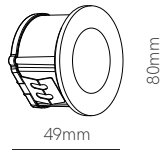

Artis r wall

Artis sq wall

Recessed box included
67mm x Ø74mm

Recessed box included
107mm x 73mm x 53mm

Surface box included
54mm x Ø80mm

Surface box included
103mm x 79mm x 57 mm

Technical Information

Power	4,5W	4,5W
Installation	Surface / Recessed	Surface / Recessed
Color Temperature	Switch 2.700K / 3.200K / 4.000K	Switch 2.700K / 3.200K / 4.000K
Lumens	130 lm	130 lm
Material	Aluminium and glass	Aluminium and glass
Finishes	White	White
Code	○ 5205	□ 5028

Accessories

Linear Joint IP68
Ø26x95mm
■ 5671

T Joint IP68
74x118mm
■ 5672

X Joint IP68
122x122mm
■ 5673

3 YEARS WARRANTY | 25.000 HOURS | → | IP 66 | 175/265 VAC | PF >0,5 | CRI ≥80 | | 120° | 50/60 Hz | | +50°C / -20°C | CCT SWITCH | 1/20