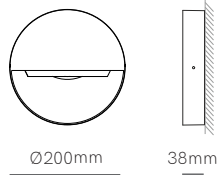

Clos wall

Clos wall dual

Technical Information

Power	8W	16W
Installation	Surface	Surface
Color Temperature	Switch 3.000K / 4.000K / 5.000K	Switch 3.000K / 4.000K / 5.000K
Lumens	1.000 lm	2.100 lm
Material	Aluminium and polycarbonate	Aluminium and polycarbonate
Finishes	White / Black / Corten	White / Black / Corten

Code	○ 4876	○ 4879
	● 4877	● 4880
	● 4878	● 4881