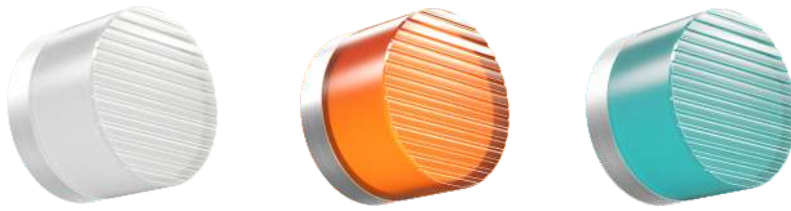

Oma

Technical Information

Power	8W
Installation	Surface
Color Temperature	Switch 2.000K / 2.800K / 4.000K
Lumens	○ 600lm / ● 440lm / ● 400lm
Material	Aluminium and methacrylate
Finishes	White / Amber / Turquoise

Code	○ 5381
	● 5382
	● 5383

Accessories

3 YEARS WARRANTY | 30.000 HOURS | → | IP 65 | 220/240 VAC | PF >0,8 | CRI ≥70-80 | 110° | 50/60 Hz | IK06 | +50°C / -20°C | CCT SWITCH | 1/20