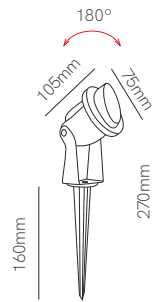

Caddie

Fade

Technical Information

Power	3W	5W
Installation	Floor	Floor
Color Temperature	2.200K / 3.000K	2.200K / 3.000K
Lumens	200 lm / 270 lm	350 lm / 450 lm
Material	Aluminium	Aluminium
Finishes	Black / Corten	Black / Corten
Code	● 2.200K 5678 ● 3.000K 3581 ● 2.200K 5679 ● 3.000K 4923	● 2.200K 5680 ● 3.000K 3580 ● 2.200K 5681 ● 3.000K 4924
	CRI ≥80	CRI ≥90