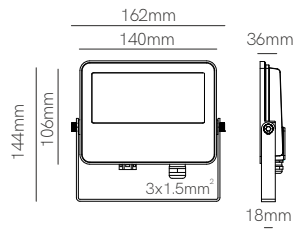

Sky 30W switch

Sky 40W switch

▶ VIDEO

Technical Information

Power	30W	40W
Installation	Surface	Surface
Color Temperature	Switch 3.000K / 4.000K / 5.000K	Switch 3.000K / 4.000K / 5.000K
Lumens	3.600 lm	4.800 lm
Material	Aluminium	Aluminium
Finishes	White / Black / Gray	White / Black
Code	☐ 4685 ☒ 4686 ☐ 4687	☐ 4688 ☒ 4689

Accessories

3 YEARS WARRANTY | 25.000 HOURS | → | IP 65 | 180/260 VAC | PF >0,9 | CRI ≥80 | | 115° | 50/60 Hz | | +45°C / -20°C | AKZO NOBEL | CCT SWITCH | >1KV