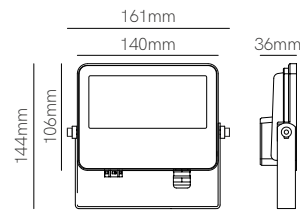

NEW

Sky 10W 4CCT

Sky 20W 4CCT

spike only included with 10W corten color

Technical Information

Power	10W	20W
Installation	Surface	Surface
Color Temperature (Switch)	2.700K/3.000K/4.000K/5.000K	2.700K/3.000K/4.000K/5.000K
Lumens	997 / 1.100 / 1.270 / 1.090 lm	2.080 / 2.180 / 2.480 / 2.080 lm
Material	Aluminium	Aluminium
Finishes	White / Black / Gray / Corten	White / Black / Gray / Corten

Code	☐ 4679-N ☒ 4680-N ☐ 4681-N ☒ 5729	☐ 4682-N ☒ 4683-N ☐ 4684-N ☒ 5730

Accessories

5 YEARS WARRANTY | 50.000 HOURS | → | IP 65 | 180/260 VAC | PF >0,9 | CRI ≥80 | | 110° | 50/60 Hz | | +45°C / -20°C | AKZO NOBEL | | >1KV