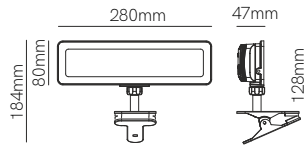

Wech

Technical Information

Power	10W
Installation	Portable
Color Temperature	Switch 3.000K / 4.000K / 5.000K
Lumens	600 lm
Material	Aluminium & Polycarbonate
Finishes	White / Black
Code	☐ 5004 ☒ 5005

Clamp, lyre and charger included.