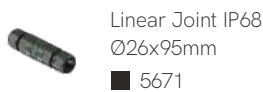

Accessories

5 YEARS WARRANTY | 50.000 HOURS | → | IP 65 | 220/240 VAC | PF >0,9 | CRI ≥80 | | 115° | 50/60 Hz | | +45°C / -20°C | AKZO NOBEL | >2kV