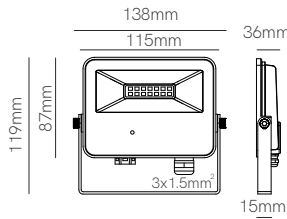

Technical Information

Power	10W	30W	50W
Installation	Surface	Surface	Surface
Color Temperature	4.000K / 5.000K	4.000K / 5.000K	4.000K / 5.000K
Lumens	1.150 lm / 1.200 lm	3.550 lm / 3.600 lm	5.950 lm / 6.000 lm
Material	Aluminium	Aluminium	Aluminium
Finishes	White / Black	White / Black	White / Black

Code	☐ 4.000K 4349 ☐ 5.000K 4350 ☒ 4.000K 4308 ☒ 5.000K 4351	☐ 4.000K 4352 ☐ 5.000K 4353 ☒ 4.000K 4309 ☒ 5.000K 4310	☐ 4.000K 4354 ☐ 5.000K 4355 ☒ 4.000K 4311 ☒ 5.000K 4356

1/32

1/24

1/12

Accessories

Optional spike
175mm
■ 4027-N

Linear Joint IP68
Ø26x95mm
■ 5671

T Joint IP68
74x118mm
■ 5672

X Joint IP68
122x122mm
■ 5673

5 YEARS WARRANTY | 50.000 HOURS | → | IP 65 | 220/240 VAC | PF >0,9 | CRI ≥80 | | 115° | | 50/60 Hz | | IK08 | | +45°C / -20°C | AKZO NOBEL | MICROWAVE SENSOR | | 5 sec / 5 min | | 1m / 7m | ON / OFF | >1kV