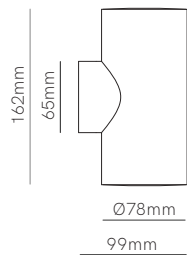

Sunset r

Sunset sq

Technical Information

Power	16W	16W
Installation	Surface	Surface
Color Temperature	Switch 2.700K / 3.200K / 4.000K	Switch 2.700K / 3.200K / 4.000K
Lumens	1.800 lm	1.800 lm
Material	Polycarbonate	Polycarbonate
Finishes	White / Black / Corten	White / Black / Corten
Code	○ 4989 ● 4990 ● 4991 🌈 Custom RAL	□ 4992 ■ 4993 ■ 4994 🌈 Custom RAL