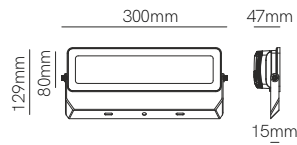

Wech

Technical Information

Power	10W
Installation	Portable
Color Temperature	Switch 3.000K / 4.000K / 5.000K
Lumens	600 lm
Material	Aluminium & Polycarbonate
Finishes	White / Black
Code	☐ 5004 ☒ 5005

Clamp, lyre and charger included.