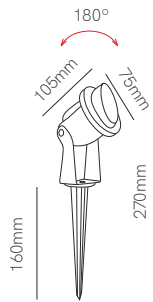

Caddie

Fade

Technical Information

Power	3W	5W
Installation	Floor	Floor
Color Temperature	2.200K / 3.000K	2.200K / 3.000K
Lumens	200 lm / 270 lm	350 lm / 450 lm
Material	Aluminium	Aluminium
Finishes	Black / Corten	Black / Corten
Code	● 2.200K 5678 ● 3.000K 3581 ● 2.200K 5679 ● 3.000K 4923	● 2.200K 5680 ● 3.000K 3580 ● 2.200K 5681 ● 3.000K 4924
	CRI ≥80	CRI ≥90