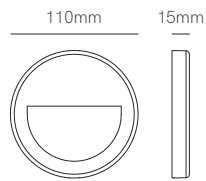

Technical Information

Power	3W	3W
Installation	Surface	Surface
Color Temperature	Switch 2.700K / 3.200K / 4.000K	Switch 2.700K / 3.200K / 4.000K
Lumens	200 lm	140 lm
Material	Polycarbonate	Polycarbonate
Finishes	White / Black / Corten	White / Black / Corten

Code	5020	5023
	5021	5024
	5022	5025
	Custom RAL	Custom RAL

*Integrated driver.

Ⓜ Consult delivery terms and conditions.

3 YEARS WARRANTY |
25.000 HOURS |
IP 65 |
220/240 VAC |
PF >0,5 |
CRI ≥80 |
|
|
50/60 Hz |
|
IK06 |
|
+40°C |
-20°C |
|
CCT SWITCH |
|
1/10/50