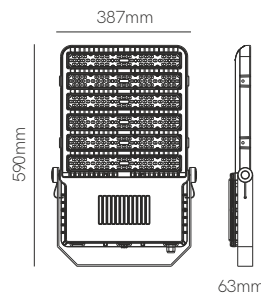

Krion 300W

Krion 400W

5m	10m	15m	20m
380 lx	100 lx	45 lx	25 lx

5m	10m	15m	20m
470 lx	120 lx	55 lx	30 lx

Technical Information

Power	300W	400W
Installation	Surface	Surface
Color Temperature	4.000K / 5.000K	4.000K / 5.000K
Lumens	39.000 lm / 39.300 lm	52.000 lm / 52.300 lm
Material	Aluminium	Aluminium
Finishes	Black	Black
Code	<table border="0"> <tr> <td>■</td> <td>4.000K</td> <td>4509</td> </tr> <tr> <td>■</td> <td>5.000K</td> <td>4511</td> </tr> </table>	<table border="0"> <tr> <td>■</td> <td>4.000K</td> <td>4510</td> </tr> <tr> <td>■</td> <td>5.000K</td> <td>4512</td> </tr> </table>

Accessories

5 YEARS WARRANTY | 50.000 HOURS | IP 65 | 100/277 VAC | PF >0,9 | CRI ≥80 | 80°x140° | 50/60 Hz | IK10 | +45°C / -25°C | AKZO NOBEL | >6KV | 1