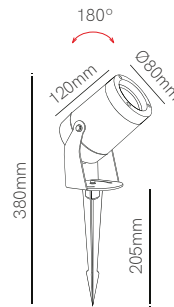

Technical Information

Power	10W	20W
Installation	Floor	Floor
Color Temperature	2.200K / 3.000K	2.200K / 3.000K
Lumens	450 lm / 900 lm	1.000 lm / 1.500 lm
Material	Aluminium	Aluminium
Finishes	White / Black / Corten	White / Black / Corten

Code	○ 3.000K	4894	○ 3.000K	4897
	● 2.200K	5674	● 2.200K	5676
	● 3.000K	4895	● 3.000K	4898
	● 2.200K	5675	● 2.200K	5677
	● 3.000K	4896	● 3.000K	4899