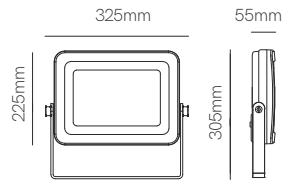

Sky 100W

Sky 150W

Sky 200W

Technical Information

Power	100W	150W	200W
Installation	Surface	Surface	Surface
Color Temperature	2.200K	2.200K	2.200K
Lumens	7.000 lm	11.000 lm	14.000 lm
Material	Aluminium	Aluminium	Aluminium
Finishes	Black	Black	Black
Code	■ 3955	■ 3956	■ 3957