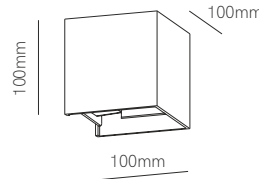

Lek r wall

Lek sq wall

Technical Information

Power	6,8W	6,8W
Installation	Surface	Surface
Color Temperature	2.700K / 3.000K / 4.000K	2.700K / 3.000K / 4.000K
Lumens	480 lm / 530 lm / 542 lm	480 lm / 530 lm / 542 lm
Material	Aluminium	Aluminium
Finishes	White / Black / Corten	White / Black / Corten

Code	○	2.700K	4906	□	2.700K	4303
	○	3.000K	4907	□	3.000K	3983
	○	4.000K	4908	□	4.000K	3984
	●	2.700K	4909	■	2.700K	4304
	●	3.000K	4910	■	3.000K	3985
	●	4.000K	4911	■	4.000K	3986
	●	2.700K	4912	■	2.700K	4312
	●	3.000K	4913	■	3.000K	3987
	●	4.000K	4914	■	4.000K	3988
	🌈	Custom RAL		🌈	Custom RAL	

Accessories

🕒 Consult delivery terms and conditions.