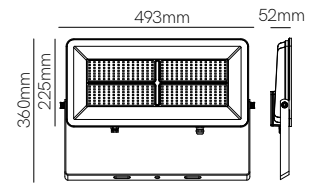

New

Polaris 100W

Polaris 150W

Polaris 200W

Technical Information

Power	100W	150W	200W
Installation	Surface	Surface	Surface
Color Temperature	Switch 3.000K / 4.000K / 5.000K	Switch 3.000K / 4.000K / 5.000K	Switch 3.000K / 4.000K / 5.000K
Lumens	12.700 lm / 13.000 lm / 13.200 lm	19.200 lm / 19.500 lm / 19.700 lm	25.700 lm / 26.000 lm / 26.200 lm
Material	Aluminium	Aluminium	Aluminium
Finishes	White / Black	White / Black	White / Black
Code	☐ 5702 ☒ 5698	☐ 5703 ☒ 5699	☐ 5704 ☒ 5700

1/4

1/3

1/3