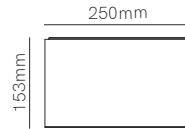

Mini Comet

Comet

Technical Information

Power	Switch 10W / 20W	Switch 20W / 40W
Installation	Surface	Surface
Color Temperature	Switch 2.700K / 3.200K / 4.000K	Switch 2.700K / 3.200K / 4.000K
Lumens	10W: 1.250 lm / 20W 2.400 lm	20W: 2.500 lm / 40W: 5.000 lm
Material	Aluminium	Aluminium
Finishes	White / Black / Corten	White / Black / Corten
Code	☐ 5075 ☒ 5076 ☒ 5113	☐ 5073 ☒ 5074 ☒ 5112