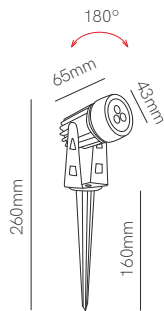

Technical Information

Power	3W	7W
Installation	Floor	Floor
Color Temperature	2.200K / 3.000K	3.000K / GREEN
Lumens	200 lm / 240 lm	450 lm / 380
Material	Aluminium	Aluminium
Finishes	Black / Corten	White / Black / Corten

Code	● 2.200K 5682	□ 3.000K 4690
	● 3.000K 4134	■ 3.000K 4692
	● 2.200K 5683	■ GREEN 5694
	● 3.000K 4922	■ 3.000K 4693
	■ GREEN 5693	

100/277 VAC | 20.000 HOURS | PF >0,6 | 30° | IK05 | 220/240 VAC | 30.000 HOURS | PF >0,9 | 40° | IK08

Accessories

Linear Joint IP68
Ø26x95mm
■ 5671

T Joint IP68
74x118mm
■ 5672

X Joint IP68
122x122mm
■ 5673

*Spike included.

3 YEARS WARRANTY | IP 65 | → | CRI ≥80 | | CABLE 24CM | 50/60 Hz | +40°C / -20°C |