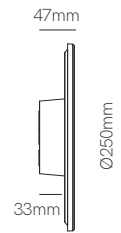

OUTDOOR COVERED

OUTDOOR

Mini Mac wall

Mac wall

Mac wall XL

*Included 33mm base, optional 53mm base.

Technical Information

Power	6W	15W	20W
Installation	Surface	Surface	Surface
Color Temperature	Switch 2.700K / 3.200K / 4.000K	Switch 2.700K / 3.200K / 4.000K	Switch 2.700K / 3.200K / 4.000K
Lumens	600 lm	1.500 lm	2.000 lm
Material	Aluminium + pc / Pc (wood)	Aluminium + pc / Pc (wood)	Aluminium + pc / Pc (wood)
Finishes	White / Black / Wood / Corten	White / Black / Wood / Corten	White / Black / Wood / Corten