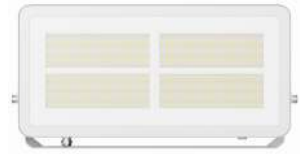

New

Polaris 100W

Polaris 150W

Polaris 200W

Technical Information

Power	100W	150W	200W
Installation	Surface	Surface	Surface
Color Temperature	Switch 3.000K / 4.000K / 5.000K	Switch 3.000K / 4.000K / 5.000K	Switch 3.000K / 4.000K / 5.000K
Lumens	12.700 lm / 13.000 lm / 13.200 lm	19.200 lm / 19.500 lm / 19.700 lm	25.700 lm / 26.000 lm / 26.200 lm
Material	Aluminium	Aluminium	Aluminium
Finishes	White / Black	White / Black	White / Black
Code	☐ 5702 ☒ 5698	☐ 5703 ☒ 5699	☐ 5704 ☒ 5700

1/4

1/3

1/3