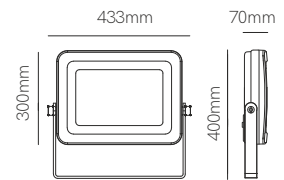

Sky 100W

Sky 150W

Sky 200W

Technical Information

Power	100W	150W	200W
Installation	Surface	Surface	Surface
Color Temperature	2.200K	2.200K	2.200K
Lumens	7.000 lm	11.000 lm	14.000 lm
Material	Aluminium	Aluminium	Aluminium
Finishes	Black	Black	Black
Code	■ 3955	■ 3956	■ 3957