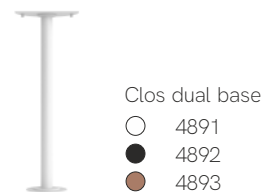

Accessories (page 695)

5 YEARS WARRANTY | 50.000 HOURS | → | IP 65 | 175/265 VAC | PF >0,9 | CRI ≥80 | | 50/60 Hz | | +40°C / -25°C | CCT SWITCH | 1/20