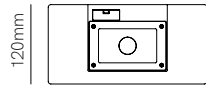

Mini Pla

Pla

Pla XL

Technical Information

Power	20W	35W	35W
Installation	Surface	Surface	Surface
Color Temperature	Switch 2.700K / 3.200K / 4.000K	Switch 2.700K / 3.200K / 4.000K	Switch 2.700K / 3.200K / 4.000K
Lumens	900 lm	1.400 lm	1.400 lm
Material	Aluminium	Aluminium	Aluminium
Finishes	White / Black / Corten	White / Black / Corten	White / Black / Corten
Code	☐ 5684 ☒ 5685 ☒ 5686 ☒ Custom RAL	☐ 5687 ☒ 5688 ☒ 5689 ☒ Custom RAL	☐ 5690 ☒ 5691 ☒ 5692 ☒ Custom RAL
	1/10	1/10	1/6

Accessories

ⓘ Consult delivery terms and conditions.

3 YEARS WARRANTY | 30.000 HOURS | IP 65 | 220/240 VAC | UGR <19 | PF >0,9 | CRI ≥90 | 110° | 50/60 Hz | +50°C / -20°C | CCT SWITCH