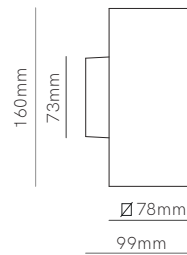

Sunset r

Sunset sq

Technical Information

Power	16W	16W
Installation	Surface	Surface
Color Temperature	Switch 2.700K / 3.200K / 4.000K	Switch 2.700K / 3.200K / 4.000K
Lumens	1.800 lm	1.800 lm
Material	Polycarbonate	Polycarbonate
Finishes	White / Black / Corten	White / Black / Corten
Code	○ 4989 ● 4990 ● 4991 🌈 Custom RAL	□ 4992 ■ 4993 ■ 4994 🌈 Custom RAL