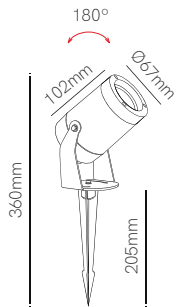

Technical Information

Power	10W	20W
Installation	Floor	Floor
Color Temperature	2.200K / 3.000K	2.200K / 3.000K
Lumens	450 lm / 900 lm	1.000 lm / 1.500 lm
Material	Aluminium	Aluminium
Finishes	White / Black / Corten	White / Black / Corten

Code	○ 3.000K	4894	○ 3.000K	4897
	● 2.200K	5674	● 2.200K	5676
	● 3.000K	4895	● 3.000K	4898
	● 2.200K	5675	● 2.200K	5677
	● 3.000K	4896	● 3.000K	4899