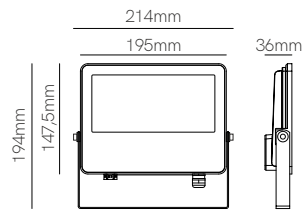

NEW

Sky 30W 4CCT

Sky 40W 4CCT

Technical Information

Power	30W	40W
Installation	Surface	Surface
Color Temperature (Switch)	2.700K / 3.000K / 4.000K / 5.000K	2.700K / 3.000K / 4.000K / 5.000K
Lumens	3.270 / 3.390 / 3.900 / 3.420 lm	4.000 / 4.840 / 4.880 / 4.080 lm
Material	Aluminium	Aluminium
Finishes	White / Black / Gray / Corten	White / Black / Gray / Corten

Code	☐ 4685-N	☐ 4688-N
	☒ 4686-N	☒ 4689-N
	☒ 4687-N	☒ 4694-N
	☒ 5731	☒ 5732

Accessories

5 YEARS WARRANTY | 50.000 HOURS | → | IP 65 | 180/260 VAC | PF >0,9 | CRI ≥80 | | 110° | 50/60 Hz | | +45°C / -20°C | AKZO NOBEL | | >1KV