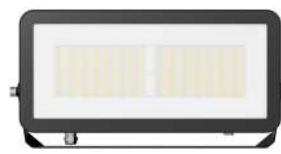

New

Polaris 100W

Polaris 150W

Polaris 200W

Technical Information

Power	100W	150W	200W
Installation	Surface	Surface	Surface
Color Temperature	Switch 3.000K / 4.000K / 5.000K	Switch 3.000K / 4.000K / 5.000K	Switch 3.000K / 4.000K / 5.000K
Lumens	12.700 lm / 13.000 lm / 13.200 lm	19.200 lm / 19.500 lm / 19.700 lm	25.700 lm / 26.000 lm / 26.200 lm
Material	Aluminium	Aluminium	Aluminium
Finishes	White / Black	White / Black	White / Black
Code	☐ 5702 ☒ 5698	☐ 5703 ☒ 5699	☐ 5704 ☒ 5700

1/4

1/3

1/3