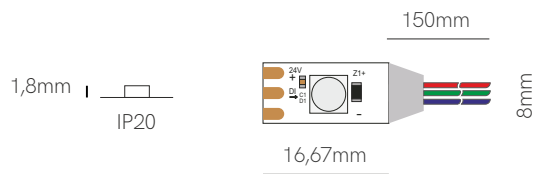

*Available in reel of 5 meters. Control accessories pages 323/338. Accessories pages 317-319.

5 YEARS WARRANTY | 20 W/m | 168 LED/m | 24 VDC | 83,3mm | | | | | SPI | 5050

New

Fine SPI-5

LED STRIPS

Compatible profiles.