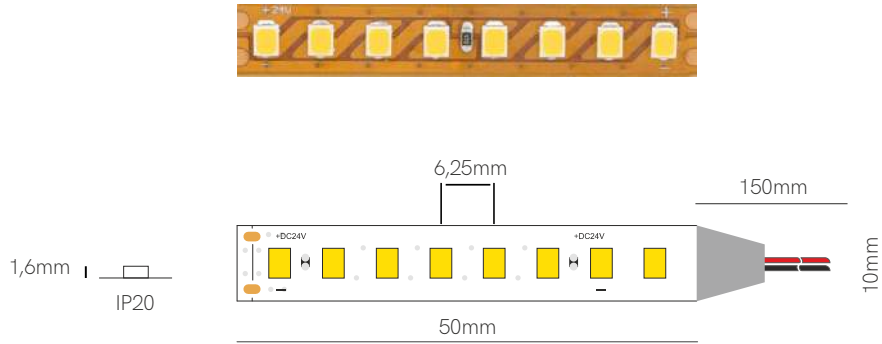

Fine 97

Compatible profiles.

Technical Information

V / A / W 24V / 0,4A / 10W/m

Code	Lumens/w	Lumens/m	CCT	IP
97220	140 lm/w	1.400 lm/m	2200K	IP20

Accessories

Joint
13,8x11,55x3,9mm
20220

Joint
13,55x11,67x4,7mm
20120

*Available in reel of 5 meters. Accessories pages 317-319.

5 YEARS WARRANTY

10 W/m

160 LED/m

24 VDC

50mm