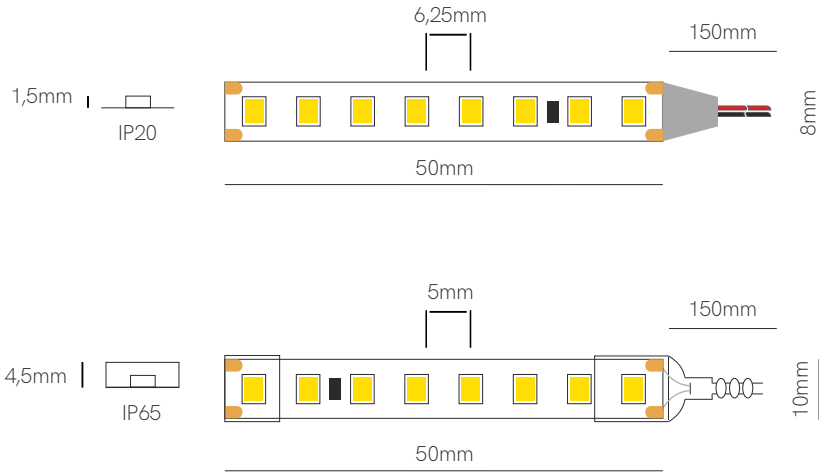

Fine 79

Compatible profiles.

Technical Information

V / A / W 24V / 0,42A / 10W/m

Code	Lumens/w	Lumens/m	CCT	IP
79270	170 lm/w	1.700 lm/m	2700K	IP20
79300	175 lm/w	1.750 lm/m	3000K	IP20
79400	180 lm/w	1.800 lm/m	4000K	IP20
79275	170 lm/w	1.700 lm/m	2700K	IP65
79305	175 lm/w	1.750 lm/m	3000K	IP65
79405	180 lm/w	1.800 lm/m	4000K	IP65

Accessories

End cap
20825

End cap
20865

Connector Cable
20818

Joint
20828

L Joint
20838

L Joint
20T90

*Available in reel of 5 meters. Accessories pages 317-319.

5 YEARS WARRANTY | 10 W/m | 160 LED/m | CRI ≥80 | III | 24 VDC | 50mm | LM-80 | 2835