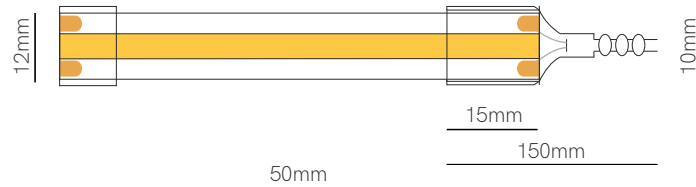

160 LED/m

48 VDC

100mm

New

Fine 86

Compatible profiles.

Technical Information

V / A / W