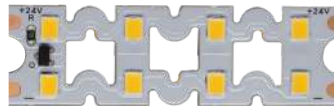

3 YEARS WARRANTY

18/8 W/m

42 LED/m

24 VDC

monocolor 23,81mm rgb-w 166mm

Fine 56

Compatible profiles.

Technical Information