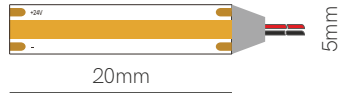

New

Fine 26

Compatible profiles.

Technical Information

V / A / W

24V / 0,25A / 6W/m

Code	Code	Lumens/w	Lumens/m	CCT	IP
	26270	98 lm/w	588 lm/m	2700K	IP20
	26300	101 lm/w	606 lm/m	3000K	IP20
	26400	106 lm/w	636 lm/m	4000K	IP20

Accessories

Connector Cable
20518

Joint
20528

*Available in reel of 5 meters.

Accessories pages 317-319.