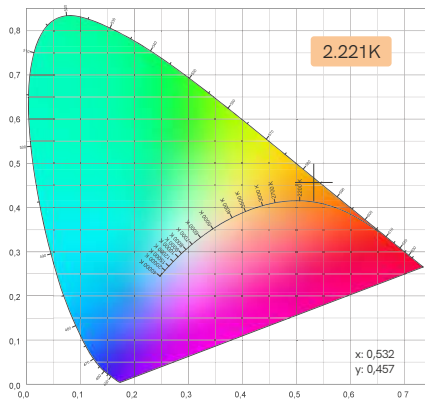

Fine 97

Compatible profiles.

Technical Information

V / A / W 24V / 0,4A / 10W/m

Code	Lumens/w	Lumens/m	CCT	IP
97220	140 lm/w	1.400 lm/m	2200K	IP20

Accessories

Joint
13,8x11,55x3,9mm
20220

Joint
13,55x11,67x4,7mm
20120

*Available in reel of 5 meters. Accessories pages 317-319.

5 YEARS WARRANTY

10 W/m

160 LED/m

24 VDC

50mm