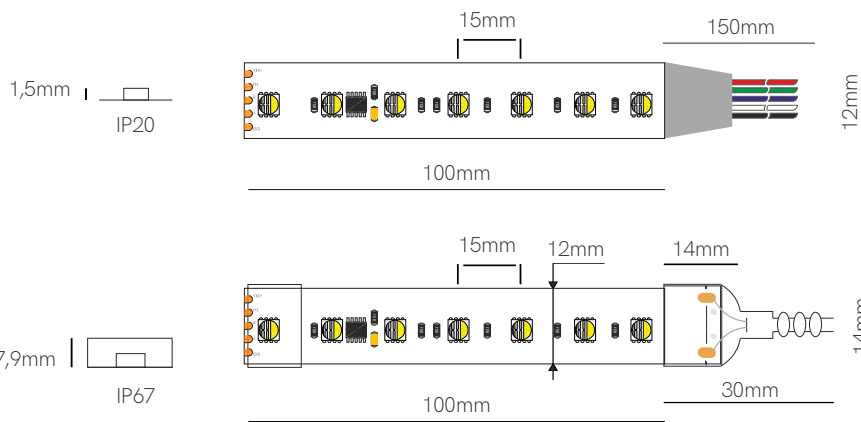

End Cap
32635

End Cap
32625

*Available in reel of 5 meters.

Control accessories page 338. Accessories pages 317-319.

3 YEARS WARRANTY | 12 W/m | 70 LED/m | III | 24 VDC | 100mm | ✂ | DMX | 5050

Fine DMX-5

Compatible profiles.