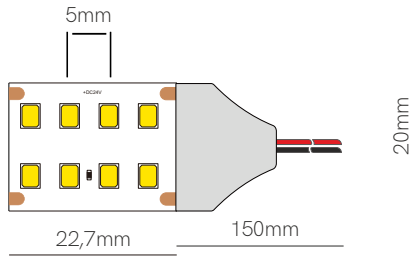

Fine 30

Compatible profiles.

Technical Information

V / A / W 24V / 1,25A / 30W/m

Code	Lumens/w	Lumens/m	CCT	IP
30270	152 lm/w	4.560 lm/m	2700K	IP20
30300	161 lm/w	4.826 lm/m	3000K	IP20
30400	169 lm/w	5.069 lm/m	4000K	IP20

*Available in reel of 5 meters.

Accessories pages 317-319.

5 YEARS WARRANTY

30 W/m

352 LED/m

24 VDC

22,7mm