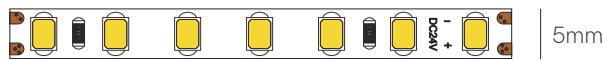

Accessories

*Available in reel of 5 or 50 meters. Accessories pages 317-319.

3 YEARS WARRANTY | 15 W/m | 112 LED/m | CRI ≥80 | 220/240 VAC | 125mm | TRIAC DIMM 30-100% | LM-80 | 2835

Fine 88

50mm

2mm | IP20