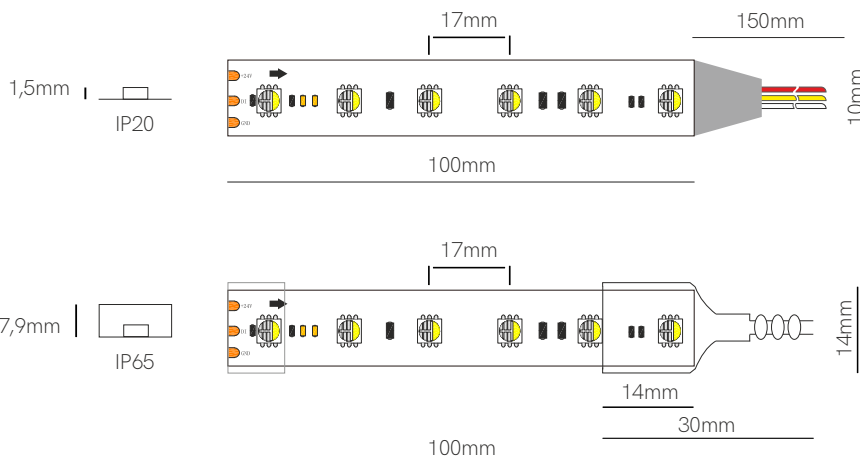

Fine SPI-3

Compatible profiles.

Technical Information

V / A / W	24V / 0,45A / 11W/m
IC	SK6812 12MA (10px/m)

Code	Lumens/w	Lumens/m	CCT	IP
SP3470	51 lm/w	561 lm/m	RGB-W 3.000K	IP20
SP3475	51 lm/w	561 lm/m	RGB-W 3.000K	IP65

Accessories

End Cap 32635   End Cap 32625

*Available in reel of 5 meters.

Control accessories pages 323/338. Accessories pages 317-319.

3 YEARS WARRANTY | 11 W/m | 60 LED/m | III | 24 VDC | 100mm | SPI | 5050