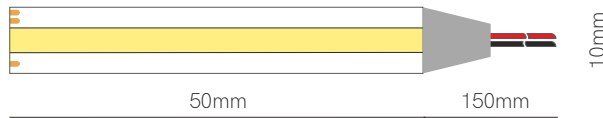

Accessories

Joint
13,8x11,55x3,9mm
20220

Joint
13,55x11,67x4,7mm
20120

*Available in reel of 5 meters.

Accessories pages 317-319.

Fine 63

Compatible profiles.

Technical Information