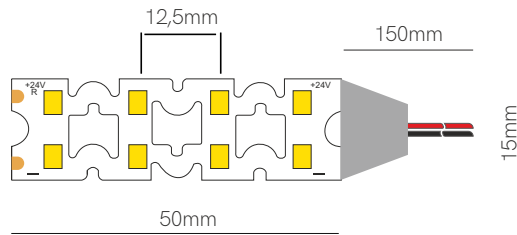

Fine 56

Compatible profiles.

Technical Information

V / A / W 24V / 0,91A / 22W/m

Code	Lumens/w	Lumens/m	CCT	IP
56270	155 lm/w	3.410 lm/m	2700K	IP20
56300	160 lm/w	3.520 lm/m	3000K	IP20
56400	170 lm/w	3.740 lm/m	4000K	IP20
56360	130 lm/w	2.860 lm/m	2.700-6.000K	IP20

*Available in reel of 5 meters.

Accessories pages 317-319.

5 YEARS WARRANTY | 22 W/m | 160 LED/m | CRI ≥80 | III | 24 VDC | 50 mm | LM-80 | 2835