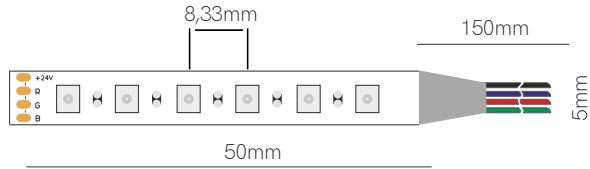

Fine 50

Compatible profiles.

Technical Information

V / A / W	24V / 0,4A / 9,6W/m
Red	25 lm/w 3,2W
Green	78 lm/w 3,2W
Blue	13 lm/w 3,2W

Code	Code	Lumens/w	Lumens/m	CCT	IP
Code	50460	58 lm/w	556 lm/m	RGB	IP20

*Available in reel of 5 meters.

Accessories pages 317-319.

5 YEARS WARRANTY | 9,6 W/m | 120 LED/m | 24 VDC | 50mm | 2835