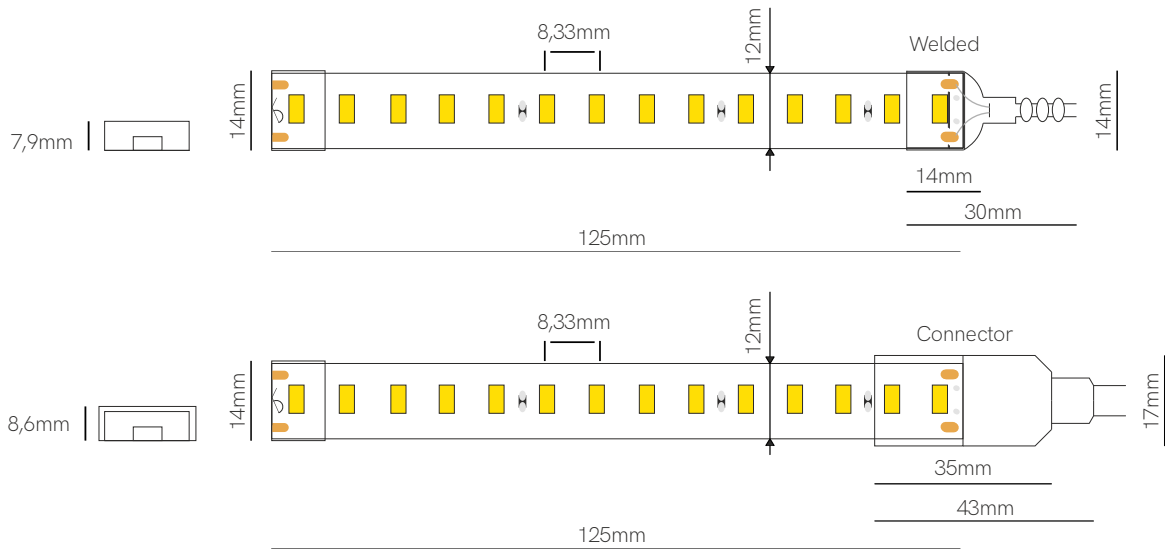

Accessories

*Available in reel of 50 meters. Accessories pages 317-319.

3 YEARS WARRANTY | 7 W/m | 120 LED/m | CRI ≥80 | 220/240 VAC | 50mm | TRIAC DIMM 30-100% | LM-80 | 2835

Fine 32 N

Compatible profiles.