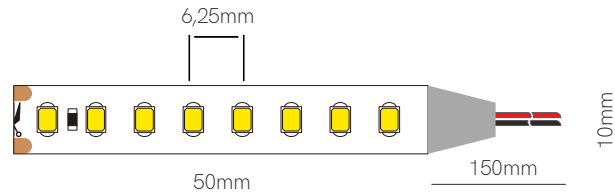

Fine 48

1,5mm | IP20

Compatible profiles.

Technical Information

V / A / W

24V / 0,2A / 5W/m

Code	Code	Lumens/w	Lumens/m	CCT	IP
	48220	110 lm/w	550 lm/m	2200K	IP20
	48270	120 lm/w	600 lm/m	2700K	IP20
	48300	130 lm/w	650 lm/m	3000K	IP20
	48400	135 lm/w	675 lm/m	4000K	IP20
	48225	110 lm/w	550 lm/m	2200K	IP65
	48275	120 lm/w	600 lm/m	2700K	IP65
	48305	130 lm/w	650 lm/m	3000K	IP65
	48405	135 lm/w	675 lm/m	4000K	IP65

Accessories

End Cap
○ 20635

End Cap
○ 20625

Joint
13,8x11,55x3,9mm
■ 20220

Joint
13,55x11,67x4,7mm
■ 20120

Joint
24,3x14,6x7,7mm
■ 20225

Joint
24,3x14,6x7,7mm
■ 20125

*Available in reel of 10 meters. Accessories pages 317-319.

5 YEARS WARRANTY

5 W/m

160 LED/m

CRI ≥90

III

24 VDC

50mm

LM-80

2835