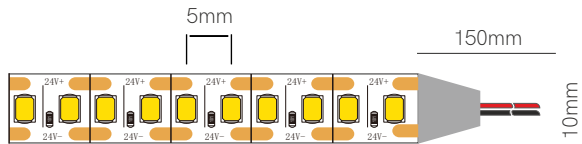

Fine 68

Compatible profiles.

Technical Information

V / A / W

24V / 0,8A / 19,2W/m

Code	Lumens/w	Lumens/m	CCT	IP
68270	130 lm/w	2.496 lm/m	2700K	IP20
68300	135 lm/w	2.592 lm/m	3000K	IP20
68400	140 lm/w	2.688 lm/m	4000K	IP20

Accessories

Joint
13,8x11,55x3,9mm
20220

Joint
13,55x11,67x4,7mm
20120

*Available in reel of 5 meters.

Accessories pages 317-319.

5 YEARS WARRANTY

19,2 W/m

200 LED/m

CRI ≥90

III

24 VDC

Free cut

LM-80

2835