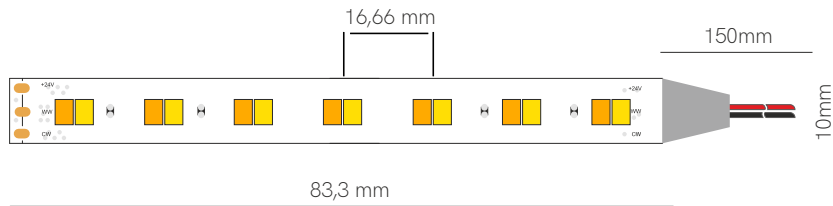

Fine 42

Compatible profiles.

Technical Information

V / A / W   24V / 0,8A / 19,2W/m

Code	Code	Lumens/w	Lumens/m	CCT	IP
	42360	85-104 lm/w	1.728 lm/m	1.800-4.000K	IP20
	42365	85-104 lm/w	1.728 lm/m	1.800-4.000K	IP65

Accessories

End Cap
○ 20635

End Cap
○ 20625

Joint
13,57x11,63x3,5mm
■ 20230

Joint
13,57x11,63x4,7mm
■ 20130

Joint
24,3x14,6x7,7mm
■ 20235

Joint
24,3x14,6x7,7mm
■ 20135

*Available in reel of 5 or 25 meters. Accessories pages 317-319.

5 YEARS WARRANTY

19,2 W/m

168 LED/m

24 VDC

83,3mm