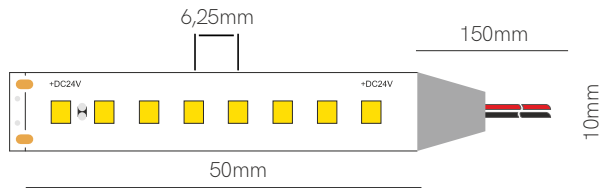

Fine 61

Compatible profiles.

Technical Information

V / A / W

24V / 0,62A / 15W/m

Code	Lumens/w	Lumens/m	CCT	IP
61270	110 lm/w	1.650 lm/m	2700K	IP20
61300	115 lm/w	1.725 lm/m	3000K	IP20
61400	120 lm/w	1.800 lm/m	4000K	IP20
61600	125 lm/w	1.875 lm/m	6000K	IP20
61275	110 lm/w	1.650 lm/m	2700K	IP65
61305	115 lm/w	1.725 lm/m	3000K	IP65
61405	120 lm/w	1.800 lm/m	4000K	IP65
61605	125 lm/w	1.875 lm/m	6000K	IP65

Accessories

End Cap
○ 20635

End Cap
○ 20625

Joint
13,8x11,55x3,9mm
■ 20220

Joint
13,55x11,67x4,7mm
■ 20120

Joint
24,3x14,6x7,7mm
■ 20225

Joint
24,3x14,6x7,7mm
■ 20125

*Available in reel of 5 or 25 meters. Accessories pages 317-319.

5 YEARS WARRANTY

15 W/m

160 LED/m

CRI ≥90

24 VDC

50mm

LM-80