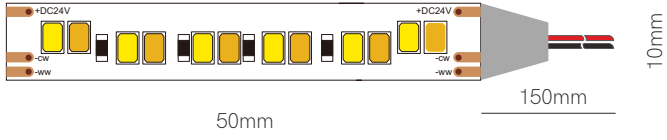

New

Fine 91

1,5mm | IP20

Compatible profiles.

Technical Information

V / A / W | 24V / 1,00A / 24W/m

Code	Code	Lumens/w	Lumens/m	CCT	IP
Code	91360	95 lm/w	2.280 lm/m	2.700-6.000K	IP20

*Available in reel of 5 meters.

Accessories pages 317-319.

5 YEARS WARRANTY

24 W/m

216 LED/m

24 VDC

50mm