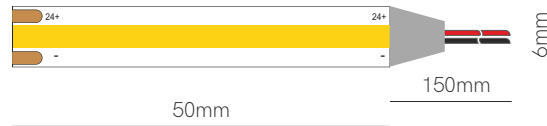

Fine 92

Compatible profiles.

Technical Information

V / A / W   24V / 0,42A / 10W/m

Code	Lumens/w	Lumens/m	CCT	IP
92270	80 lm/w	800 lm/m	2700K	IP20
92300	85 lm/w	850 lm/m	3000K	IP20
92400	90 lm/w	900 lm/m	4000K	IP20

*Available in reel of 10 meters.

Accessories pages 317-319.