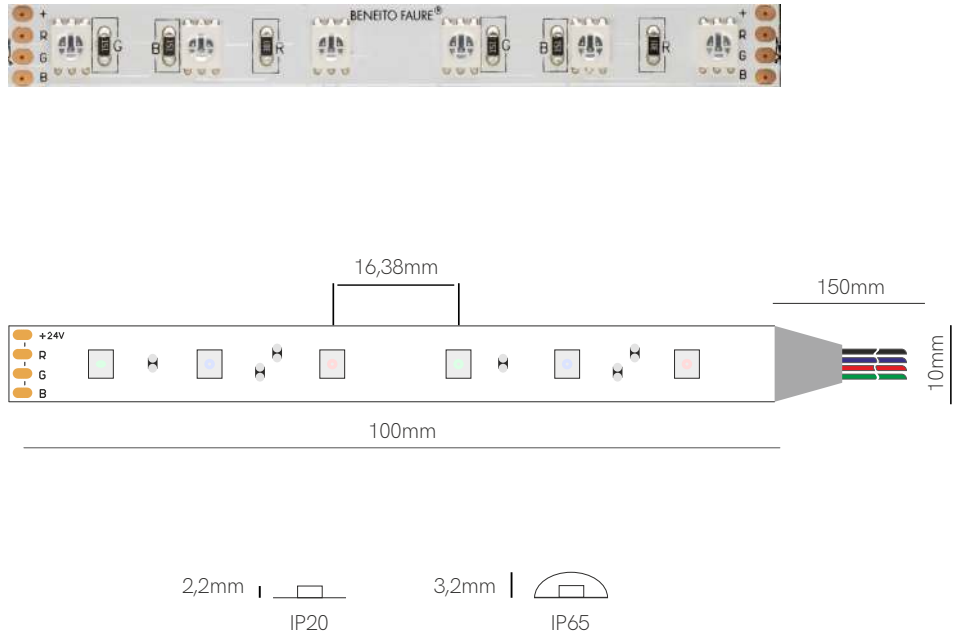

Fine 46

Compatible profiles.

Technical Information

V / A / W	24V / 0,6A / 14,4W/m
Red	33 lm/w 4,8W
Green	75 lm/w 4,8W
Blue	21 lm/w 4,8W

Code	Code	Lumens/w	Lumens/m	CCT	IP
	46460	38 lm/w	547 lm/m	RGB	IP20
	46465	41 lm/w	590 lm/m	RGB	IP65

Accessories

End Cap
○ 20635

End Cap
○ 20625

Joint
13,54x11,7x4,1mm
□ 20240

Joint
13,56x13,46x4,7mm
□ 20140

Joint
24,3x14,6x7,68mm
□ 20245

Joint
24,3x14,6x7,68mm
□ 20145

*Available in reel of 5 or 25 meters. Accessories pages 317-319.

5 YEARS WARRANTY | 14,4 W/m | 60 LED/m | 24 VDC | 50mm | 5050