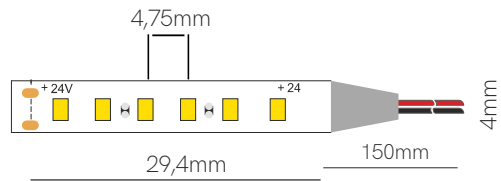

Accessories

Connector Cable
20518

Joint
20528

*Available in reel of 5 meters.

Accessories pages 317-319.

5 YEARS WARRANTY | 12 W/m | 140 LED/m | CRI ≥90 | III | 24 VDC | 50mm LM-80 2835

Fine 49

Compatible profiles.