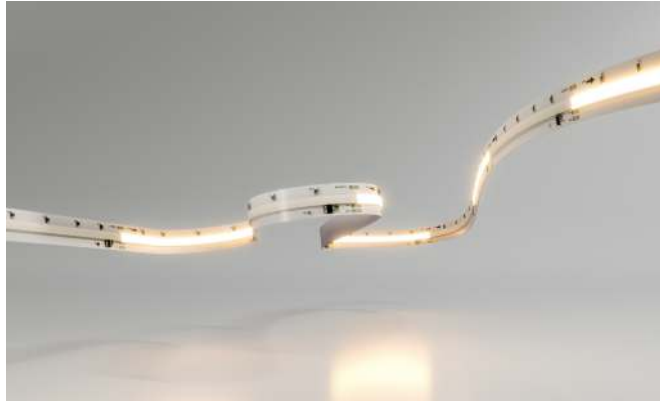

Fine running

Compatible profiles.

Technical Information

V / A / W	24V / 0,5A / 12W/m
IC	WS2811 (12px/m)

Code	Code	Lumens/w	Lumens/m	CCT	IP
	SP1270 New	75 lm/w	900 lm/m	2700K	IP20
	SP1300	79 lm/w	950 lm/m	3000K	IP20
	SP1400	87 lm/w	1.050 lm/m	4000K	IP20

*Available in reel of 5 meters. Accessories pages 317-319.

Control

Code	Version	Power Max	Pixels Max	VDC IN
SP-9812	Controller	-	-	24 VDC
SP-6329	Running Touch Controller	8A	1.024	24 VDC

3 YEARS WARRANTY |
12 W/m |
360 LED/m |
CRI ≥90 |
III |
24 VDC |
83,3mm |
SPI |
COB