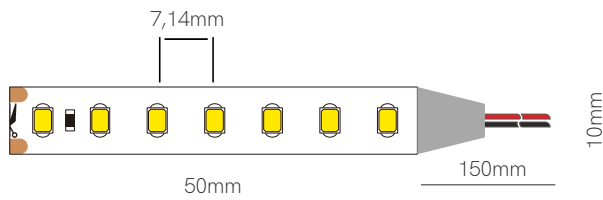

Fine 64

1,5mm | IP20

Compatible profiles.

Technical Information

V / A / W

24V / 0,1A / 2,5W/m

Code	Lumens/w	Lumens/m	CCT	IP
64270	110 lm/w	275 lm/m	2700K	IP20
64300	115 lm/w	287 lm/m	3000K	IP20
64400	120 lm/w	300 lm/m	4000K	IP20

Accessories

Joint
13,8x11,55x3,9mm
 20220

Joint
13,55x11,67x4,7mm
 20120

*Available in reel of 10 meters.

Accessories pages 317-319.

5 YEARS WARRANTY | 2,5 W/m | 140 LED/m | CRI ≥90 | III | 24 VDC | 50mm LM-80 2835