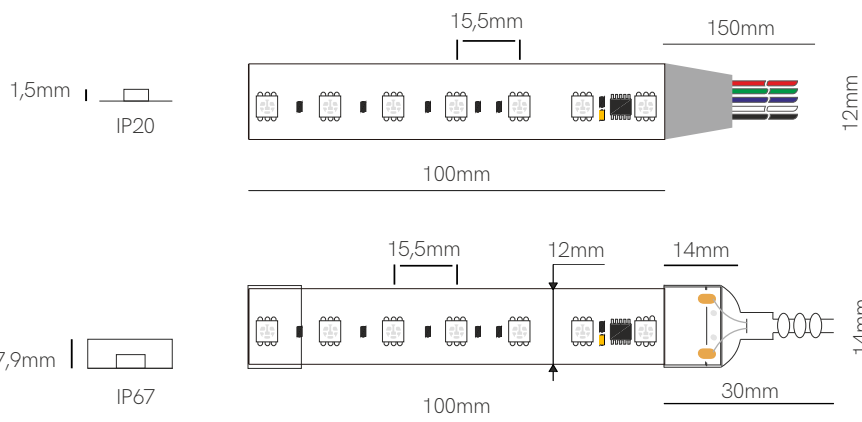

Fine DMX-4

Compatible profiles.

Technical Information

V / A / W	24V / 0,5A / 12W/m
IC	SM18512PS (10px/m)

Code	Lumen/w	Lumen/m	CCT	IP
DM4430	42 lm/w	503 lm/m	RGB	IP20
DM4437	42 lm/w	503 lm/m	RGB	IP67

Accessories

End Cap
32635

End Cap
32625

*Available in reel of 5 meters.

Control accessories page 338. Accessories pages 317-319.

3 YEARS WARRANTY | 12 W/m | 70 LED/m | III | 24 VDC | 100mm | ✂ | DMX | 5050