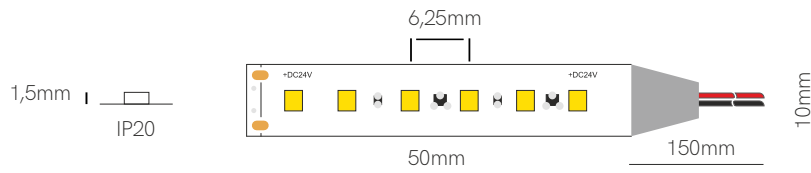

30 W/m

352 LED/m

24 VDC

22,7mm

Fine 51

Compatible profiles.

Technical Information

V / A / W