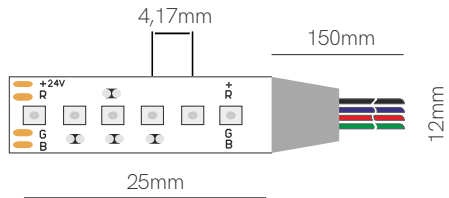

Fine 43

Compatible profiles.

Technical Information

V / A / W	24V / 0,8A / 19,2W/m
Red	23 lm/w 6,4W
Green	75 lm/w 6,4W
Blue	21 lm/w 6,4W

Code	Code	Lumens/w	Lumens/m	CCT	IP
Code	43430	58 lm/w	1.728 lm/m	RGB	IP20

*Available in reel of 5 meters.

Accessories pages 317-319.

5 YEARS WARRANTY | 19,2 W/m | 240 LED/m | 24 VDC | | 25mm | 3535