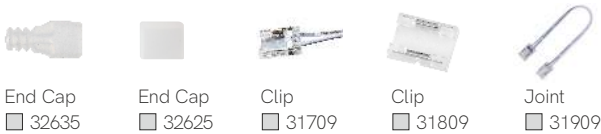

Accessories

*Available in reel of 10 meters.

Accessories pages 317-319.