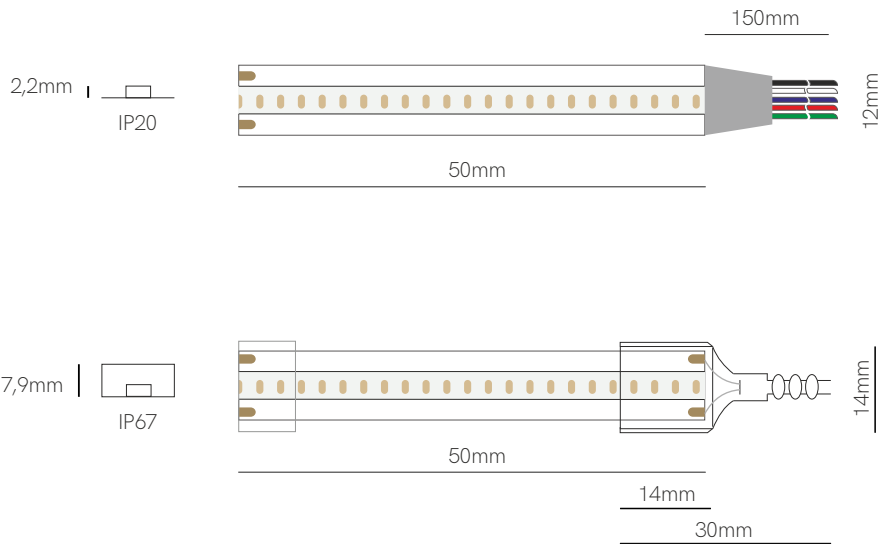

Fine 66 N

Compatible profiles.

Technical Information

V / A / W

24V / 1A / 24W/m

Code	Code	Lumens/w	Lumens/m	CCT	IP
	66470/N	167 lm/w	996 lm/m	RGB-W 2.700K	IP20
	66477/N	167 lm/w	996 lm/m	RGB-W 2.700K	IP67

Accessories

End Cap
32635

End Cap
32625

Joint
20066

Joint
20266

*Available in reel of 5 meters.

Accessories pages 317-319.

5 YEARS WARRANTY | 24 W/m | 560 LED/m | 24 VDC

50mm