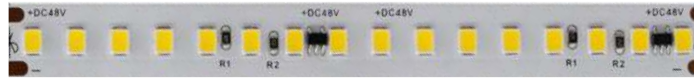

Fine 37

Compatible profiles.

Technical Information

V / A / W 48V / 0,3A / 14,4W/m

Code	Code	Lumens/w	Lumens/m	CCT	IP
	37270	126 lm/w	1.815 lm/m	2700K	IP20
	37300	135 lm/w	1.944 lm/m	3000K	IP20
	37400	140 lm/w	2.016 lm/m	4000K	IP20

Power supply 48V (page 366).

Accessories

Joint
13,8x11,55x3,9mm
20220

Joint
13,55x11,67x4,7mm
20120

*Available in reel of 25 meters.

Accessories pages 317-319.

5 YEARS WARRANTY

14,4 W/m

160 LED/m

48 VDC

100mm