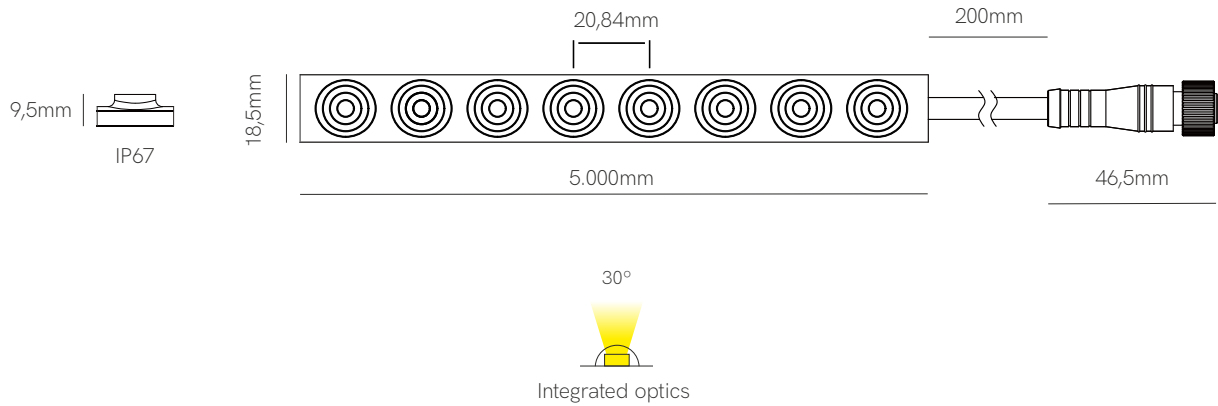

Fine 96

Compatible profiles.

Technical Information

V / A / W (3.000K / 4.000K)	24V / 0,75A / 20W/m
V / A / W (RGB-W)	24V / 0,33A / 20W/m
Red	44 lm/w 5W
Green	89 lm/w 5W
Blue	25 lm/w 5W
White	77 lm/w 5W

Code	Code	Lumens/w	Lumens/m	CCT	IP
	96307	71 lm/w	1.915 lm/m	3000K	IP67
	96407	74 lm/w	2.167 lm/m	4000K	IP67
	96477	55 lm/w	1.200 lm/m	RGB-W 3.000K	IP67

Accessories

*Available in reel of 5 meters. Accessories pages 317-319.

3 YEARS WARRANTY

18/8 W/m

42 LED/m

24 VDC

monocolor 23,81mm rgb-w 166mm