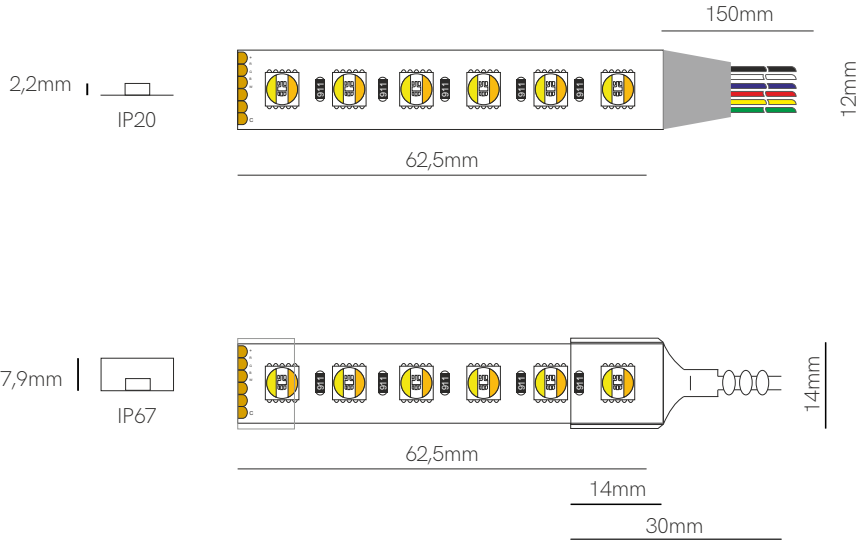

Fine 71

Compatible profiles.

Technical Information

V / A / W   24V / 0,875A / 21W/m

Code	Code	Lumens/w	Lumens/m	CCT	IP
71470	71470	29-117 lm/w	70-1.555 lm/m	RGB-WW 2.700K 6000K	IP20
71477	71477	29-117 lm/w	70-1.555 lm/m	RGB-WW 2.700K 6000K	IP67

Accessories

End Cap 32635   End Cap 32625

*Available in reel of 5 meters.

Accessories pages 317-319.

5 YEARS WARRANTY | 21 W/m | 96 LED/m | 24 VDC | 62,5mm | 5050