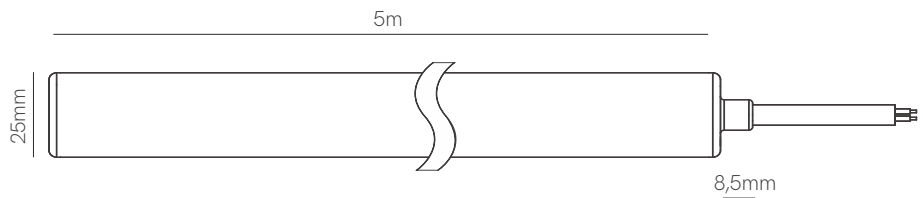

Fine SPI-4

Technical Information

V / A / W	24V / 0,83A / 20W/m
IC	SK6812 12MA (12px/m)

Code	Code	Lumens/w	Lumens/m	CCT	IP
SP4437		12,5 lm/w	250 lm/m	RGB	IP67

Accessories

End Cap ● 25627	End Cap ○ 25657-1 ● 25657-2 ○ 25657	Initial roof Cap ○ 25997-1 ● 25997-2 ○ 25997	Clip ○ 25530	Initial Cap ○ 25667-1 ● 25667-2 ○ 25667	Initial Cap ○ 25637	Tube ○ 25450	Joint with base ○ 25227-1 ● 25227-2 ○ 25227	Suspension kit ○ 25887

*Available in reel of 5 meters. Control accessories pages 323/338. Accessories pages 317-319.

5 YEARS WARRANTY | 20 W/m | 168 LED/m | 24 VDC | 83,3mm | | | | | SPI | 5050