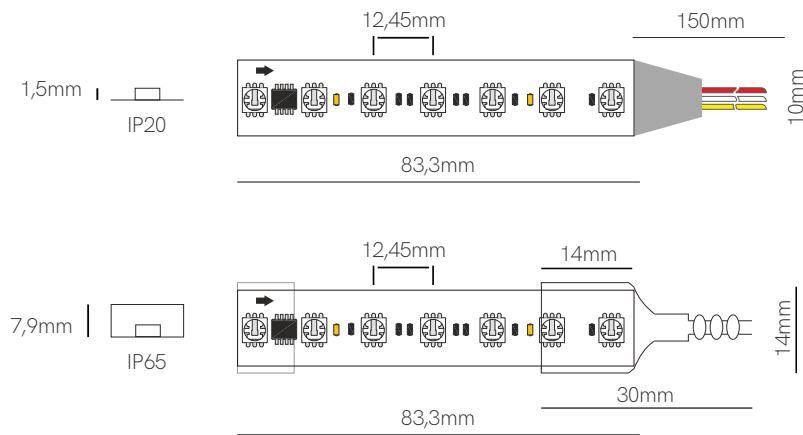

Fine SPI-2

Compatible profiles.

Technical Information

V / A / W	24V / 0,58A / 14W/m
IC	SM16703PB (12px/m)

Code	Code	Lumens/w	Lumens/m	CCT	IP
SP2430	37 lm/w	515 lm/m	RGB	IP20	
SP2435	37 lm/w	515 lm/m	RGB	IP65	

Accessories

End Cap 32635 End Cap 32625

*Available in reel of 5 meters.

Control accessories pages 323/338. Accessories pages 317-319.

3 YEARS WARRANTY

14 W/m

84 LED/m

24 VDC

83,3mm

SPI