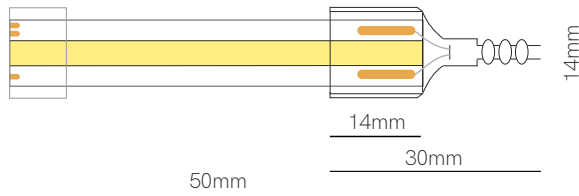

Accessories

Joint
13,8x11,55x3,9mm
20220

Joint
13,55x11,67x4,7mm
20120

*Available in reel of 5 meters.

Accessories pages 317-319.

Fine 63

Compatible profiles.

Technical Information