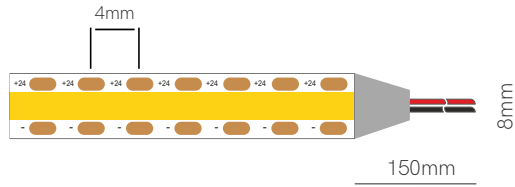

Fine 82

Compatible profiles.

Technical Information

V / A / W

24V / 0,63A / 10W/m

Code	Code	Lumens/w	Lumens/m	CCT	IP
	82270	65 lm/w	650 lm/m	2700K	IP20
	82300	65 lm/w	650 lm/m	3000K	IP20
	82400	70 lm/w	700 lm/m	4000K	IP20

Accessories

Connector Cable

20818

Joint

20828

L Joint

20838

L Joint

20T90

*Available in reel of 10 meters.

Accessories pages 317-319.

5 YEARS WARRANTY

10 W/m

480 LED/m

CRI ≥90

24 VDC

Free cut

LM-80