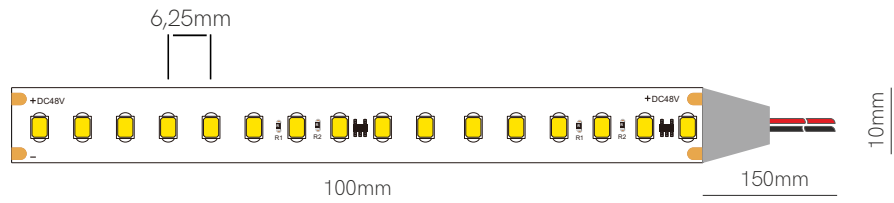

Fine 37

Compatible profiles.

Technical Information

V / A / W 48V / 0,3A / 14,4W/m

Code	Code	Lumens/w	Lumens/m	CCT	IP
	37270	126 lm/w	1.815 lm/m	2700K	IP20
	37300	135 lm/w	1.944 lm/m	3000K	IP20
	37400	140 lm/w	2.016 lm/m	4000K	IP20

Power supply 48V (page 366).

Accessories

Joint
13,8x11,55x3,9mm
20220

Joint
13,55x11,67x4,7mm
20120

*Available in reel of 25 meters.

Accessories pages 317-319.

5 YEARS WARRANTY

14,4 W/m

160 LED/m

48 VDC

100mm