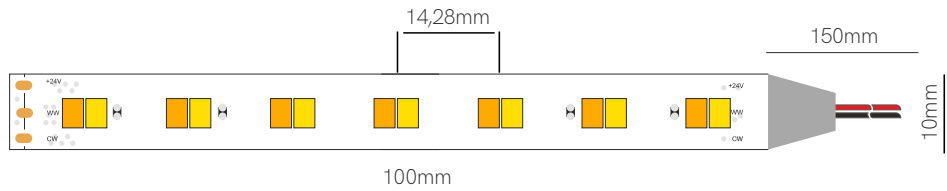

Fine 36

Compatible profiles.

Technical Information

V / A / W 24V / 0,5A / 12W/m

Code	Code	Lumens/w	Lumens/m	CCT	IP
36360	36360	90-110 lm/w	1.200 lm/m	2.700-5.000K	IP20

Accessories

Joint
13,57x11,63x3,5mm
20230

Joint
13,57x11,63x4,7mm
20130

*Available in reel of 5 meters.

Accessories pages 317-319.

5 YEARS WARRANTY | 12 W/m | 140 LED/m | CRI ≥90 | III | 24 VDC | 100mm | 2835