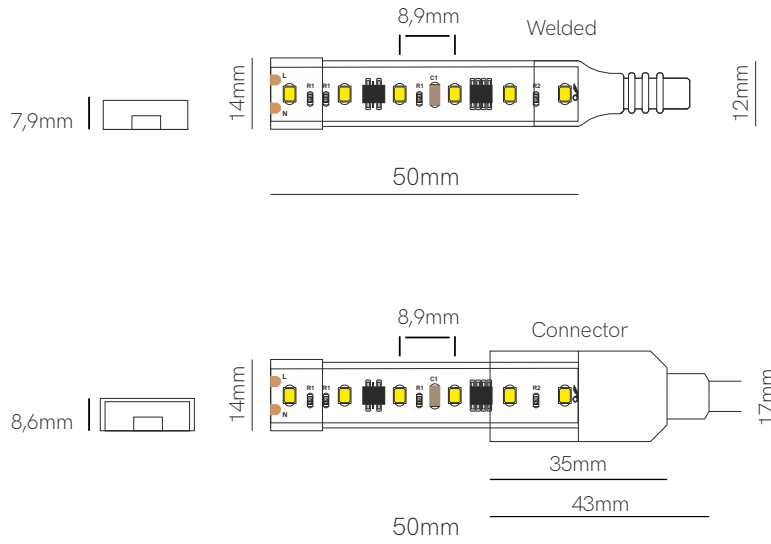

Fine 75

Compatible profiles.

Technical Information

V / A / W 220V / 0,03A / 7W/m

Code	Code	Lumen/w	Lumen/m	CCT	IP
	75275	100 lm/w	700 lm/m	2700K	IP65
	75305	105 lm/w	735 lm/m	3000K	IP65
	75405	110 lm/w	770 lm/m	4000K	IP65