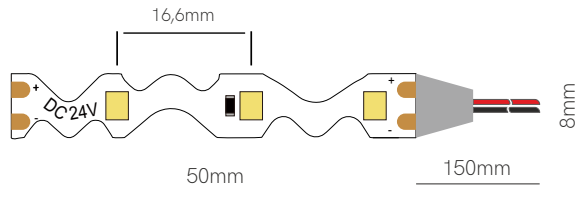

*Available in reel of 5 meters.

Accessories pages 317-319.

5 YEARS WARRANTY | 10 W/m 2700K 3000K | 12 W/m RGB-W | 480 LED/m | CRI ≥90 | III | 24 VDC | 50mm | LM-80 | COB

New

Fine 90

1,5mm | IP20

Compatible profiles.