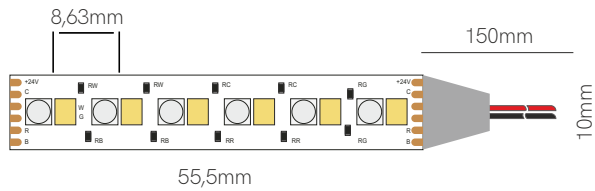

New

Fine 81

Compatible profiles.

Technical Information

V / A / W   24V / 0,94A / 22,5W/m

Code	Code	Lumens/w	Lumens/m	CCT	IP
81470	100 lm/w	2.250 lm/m	RGB	2.700-6.000K	IP20

Accessories

Joint
20738

Connector Cable
20718

Joint
20728

*Available in reel of 5 meters.

Accessories pages 317-319.

5 YEARS WARRANTY | 22,5 W/m | 216 LED/m | CRI ≥80 | III | 24 VDC | 55mm | LM-80 | 2835