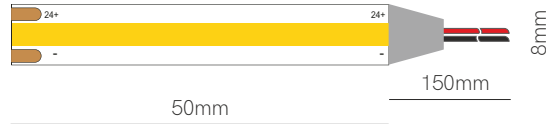

New

Fine 20

Compatible profiles.

Technical Information

V / A / W 24V / 0,25A / 6W/m

Code	Code	Lumens/w	Lumens/m	CCT	IP
	20274	72 lm/w	432 lm/m	2700K	IP54
	20304	78 lm/w	468 lm/m	3000K	IP54
	20404	84 lm/w	504 lm/m	4000K	IP54

Accessories

*Available in reel of 10 meters.

Accessories pages 317-319.