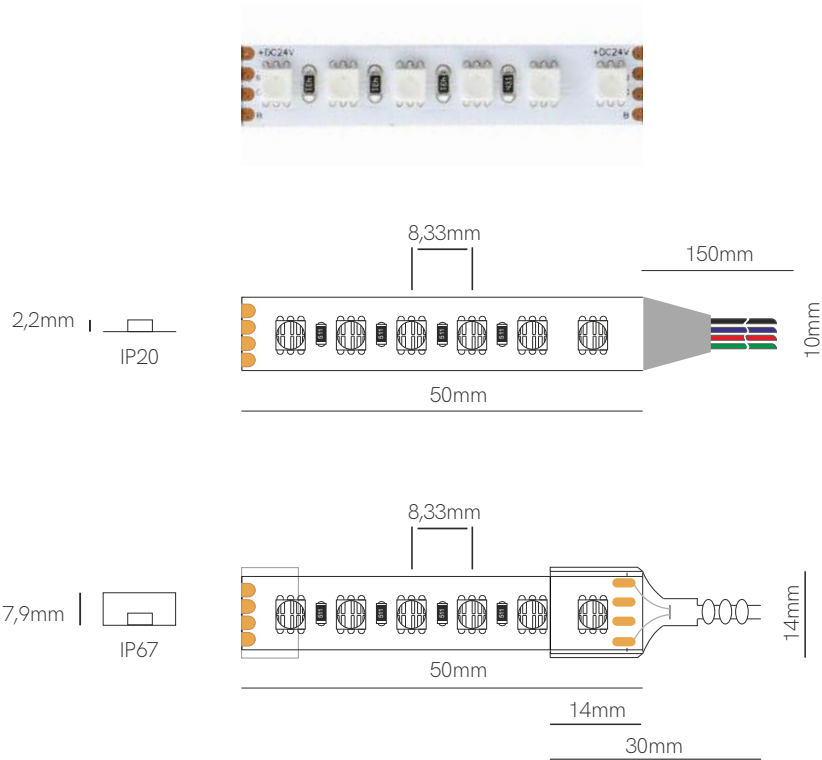

5 YEARS WARRANTY

19,2 W/m

168 LED/m

24 VDC

83,3mm

▶ VIDEO

Fine 54

Compatible profiles.