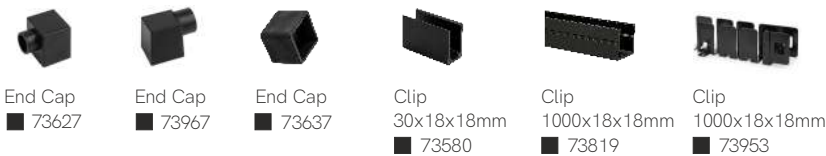

Accessories

*Available in reel of 10 meters. Accessories pages 317-319.

5 YEARS WARRANTY | 14,4 W/m | 140 LED/m | 24 VDC | III | 50mm | LM-80 | 2835 | CRI ≥80 | Sun icon | Lightbulb icon | Plug icon