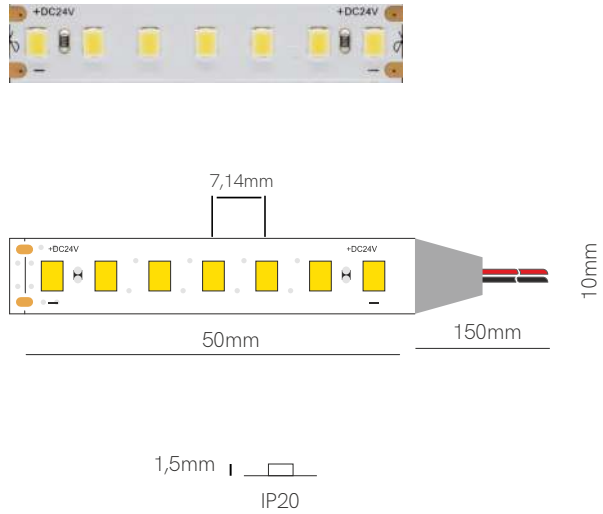

Fine 44

Compatible profiles.

Technical Information

V / A / W 24V / 0,6A / 14,4W/m

Code	Lumens/w	Lumens/m	CCT	IP
44370	85lm/w	1.224 lm/m	MEAT (3.700K)	IP20
44110	95 lm/w	1.368 lm/m	FISH (11.600K)	IP20
44500	90 lm/w	1.296 lm/m	FRUIT (5.000K)	IP20
44270	80 lm/w	1.152 lm/m	BREAD (2.700K)	IP20

Accessories

Joint
13,8x11,55x3,9mm
20220

Joint
13,55x11,67x4,7mm
20120

*Available in reel of 5 meters.

Accessories pages 317-319.