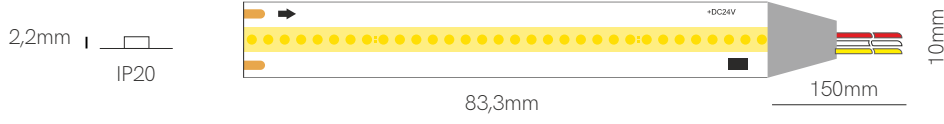

Fine running

Compatible profiles.

Technical Information

V / A / W	24V / 0,5A / 12W/m
IC	WS2811 (12px/m)

Code	Code	Lumens/w	Lumens/m	CCT	IP
	SP1270 New	75 lm/w	900 lm/m	2700K	IP20
	SP1300	79 lm/w	950 lm/m	3000K	IP20
	SP1400	87 lm/w	1.050 lm/m	4000K	IP20

*Available in reel of 5 meters. Accessories pages 317-319.

Control

Code	Version	Power Max	Pixels Max	VDC IN
SP-9812	Controller	-	-	24 VDC
SP-6329	Running Touch Controller	8A	1.024	24 VDC

3 YEARS WARRANTY |
12 W/m |
360 LED/m |
CRI ≥90 |
III |
24 VDC |
83,3mm |
SPI |
COB