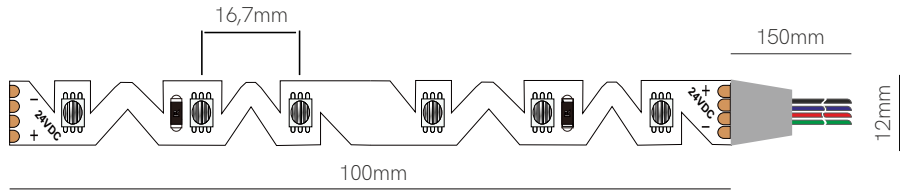

Code	Code	Lumens/w	Lumens/m	CCT	IP
Code	50460	58 lm/w	556 lm/m	RGB	IP20

*Available in reel of 5 meters.

Accessories pages 317-319.

5 YEARS WARRANTY | 9,6 W/m | 120 LED/m | 24 VDC | 50mm | 2835

Fine 60

Compatible profiles.