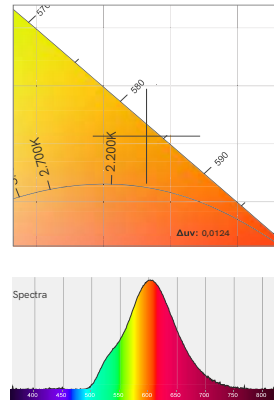

Fine 97

Compatible profiles.

Technical Information

V / A / W 24V / 0,4A / 10W/m

Code	Lumens/w	Lumens/m	CCT	IP
97220	140 lm/w	1.400 lm/m	2200K	IP20

Accessories

Joint
13,8x11,55x3,9mm
20220

Joint
13,55x11,67x4,7mm
20120

*Available in reel of 5 meters. Accessories pages 317-319.

5 YEARS WARRANTY

10 W/m

160 LED/m

24 VDC

50mm