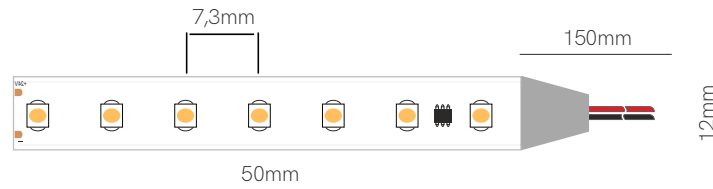

Fine 76

Compatible profiles.

Technical Information

V / A / W   24V / 0,62A / 15W/m

Code	Lumens/w	Lumens/m	CCT	IP
76300	120 lm/w	1.800 lm/m	3000K	IP20
76400	128 lm/w	1.920 lm/m	4000K	IP20

*Available in reel of 5 meters.

Accessories pages 317-319.