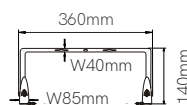

Lira 240W
■ 4567

5 YEARS WARRANTY | 50.000 HOURS | | IP 65 | 100/260 VAC | PF >0,9 | CRI ≥80 | | CABLE 2M | 60°/90°/120° | 50/60 Hz | IK10 | +50°C / -30°C | >4KV | | 1