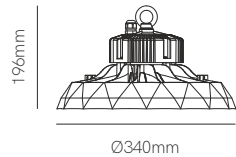

Ufo Lens switch
120W / 160W / 200W

Ufo Lens switch
140W / 190W / 240W

Technical Information

Power	Switch 120W / 160W / 200W	Switch 140W / 190W / 240W
Installation	Surface	Surface
Color Temperature	Switch 3.000K / 4.000K / 5.000K	Switch 3.000K / 4.000K / 5.000K
Lumens	123-169 lm/W	125-156 lm/W
Material	Aluminium	Aluminium
Finishes	Black	Black
Code	● 5149	● 5150