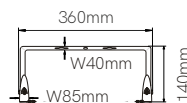

Lira 240W
■ 4567

5 YEARS WARRANTY | 50.000 HOURS | → | IP 65 | 100/260 VAC | PF >0,9 | CRI ≥80 | | CABLE 2M | 60°/90°/110° | 50/60 Hz | | +45°C / -25°C | CCT SWITCH | POWER SWITCH | >6KV | 1