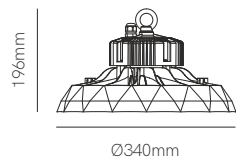

Ufo Lens Dali 200W

Ufo Lens Dali 240W

Technical Information

Power	200W	240W
Installation	Surface	Surface
Color Temperature	4.000K / 5.000K	4.000K
Lumens	32.000 lm / 32.200 lm	38.400 lm
Material	Aluminium	Aluminium
Finishes	Black	Black
Code	● 4.000K 4919 ● 5.000K 4920	● 4.000K 4921