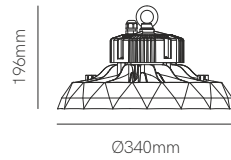

Ufo Lens Dali 100W

Ufo Lens Dali 150W

Technical Information

Power	100W	150W
Installation	Surface	Surface
Color Temperature	4.000K / 5.000K	4.000K / 5.000K
Lumens	16.000 lm / 16.200 lm	24.000 lm / 24.200 lm
Material	Aluminium	Aluminium
Finishes	Black	Black
Code	● 4.000K 4915 ● 5.000K 4916	● 4.000K 4917 ● 5.000K 4918