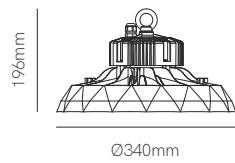

▶ VIDEO

Industrial

Ufo Lens switch
60W / 80W / 100W

Ufo Lens switch
90W / 120W / 150W

Technical Information

| | | |
|-------------------|---------------------------------|---------------------------------|
| Power | Switch 60W / 80W / 100W | Switch 90W / 120W / 150W |
| Installation | Surface | Surface |
| Color Temperature | Switch 3.000K / 4.000K / 5.000K | Switch 3.000K / 4.000K / 5.000K |
| Lumens | 131-167 lm/W | 128-167 lm/W |
| Material | Aluminium | Aluminium |
| Finishes | Black | Black |
| Code | ● 5147 | ● 5148 |