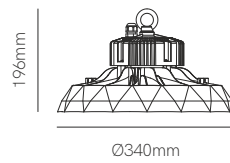

▶ VIDEO

Industrial

Ufo Lens switch
60W / 80W / 100W

Ufo Lens switch
90W / 120W / 150W

Technical Information

| | | |
|-------------------|---------------------------------|---------------------------------|
| Power | Switch 60W / 80W / 100W | Switch 90W / 120W / 150W |
| Installation | Surface | Surface |
| Color Temperature | Switch 3.000K / 4.000K / 5.000K | Switch 3.000K / 4.000K / 5.000K |
| Lumens | 131-167 lm/W | 128-167 lm/W |
| Material | Aluminium | Aluminium |
| Finishes | Black | Black |
| Code | ● 5147 | ● 5148 |