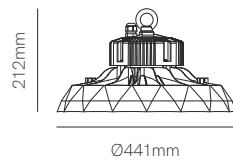

Ufo Lens Dali 200W

Ufo Lens Dali 240W

Technical Information

Power	200W	240W
Installation	Surface	Surface
Color Temperature	4.000K / 5.000K	4.000K
Lumens	32.000 lm / 32.200 lm	38.400 lm
Material	Aluminium	Aluminium
Finishes	Black	Black
Code	● 4.000K 4919 ● 5.000K 4920	● 4.000K 4921