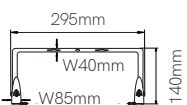

Accessories

Lira 100W/150W/200W
■ 4566