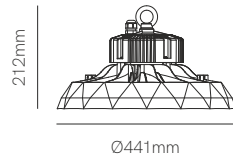

Ufo Lens switch
120W / 160W / 200W

Ufo Lens switch
140W / 190W / 240W

Technical Information

Power	Switch 120W / 160W / 200W	Switch 140W / 190W / 240W
Installation	Surface	Surface
Color Temperature	Switch 3.000K / 4.000K / 5.000K	Switch 3.000K / 4.000K / 5.000K
Lumens	123-169 lm/W	125-156 lm/W
Material	Aluminium	Aluminium
Finishes	Black	Black
Code	● 5149	● 5150