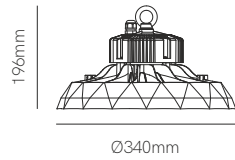

Ufo Lens Dali 100W

Ufo Lens Dali 150W

Technical Information

Power	100W	150W
Installation	Surface	Surface
Color Temperature	4.000K / 5.000K	4.000K / 5.000K
Lumens	16.000 lm / 16.200 lm	24.000 lm / 24.200 lm
Material	Aluminium	Aluminium
Finishes	Black	Black
Code	● 4.000K 4915 ● 5.000K 4916	● 4.000K 4917 ● 5.000K 4918