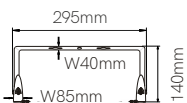

Accessories

Lira 100W/150W/200W
■ 4566